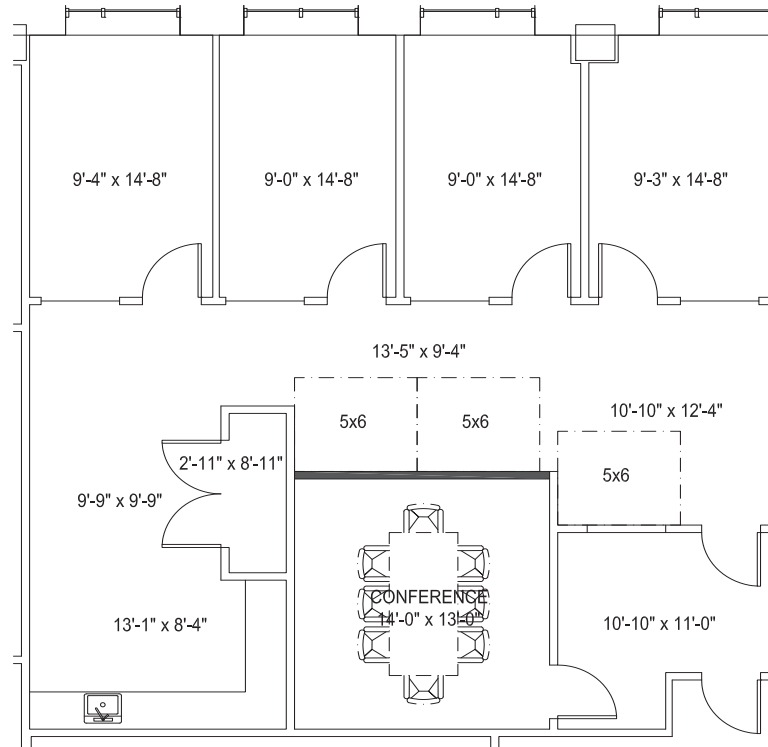

TWO HARBOUR PLACE

302 KNIGHTS RUN AVENUE

TAMPA, FL 33602

Suite 1110
1,822 SF

NORTH

CONTACT US

KRISTIN KENNEY
+1 985 788 5105
kristin.kenney@cbre.com

DREW SWITALSKI
+1 612 214 2580
drew.switalski@cbre.com