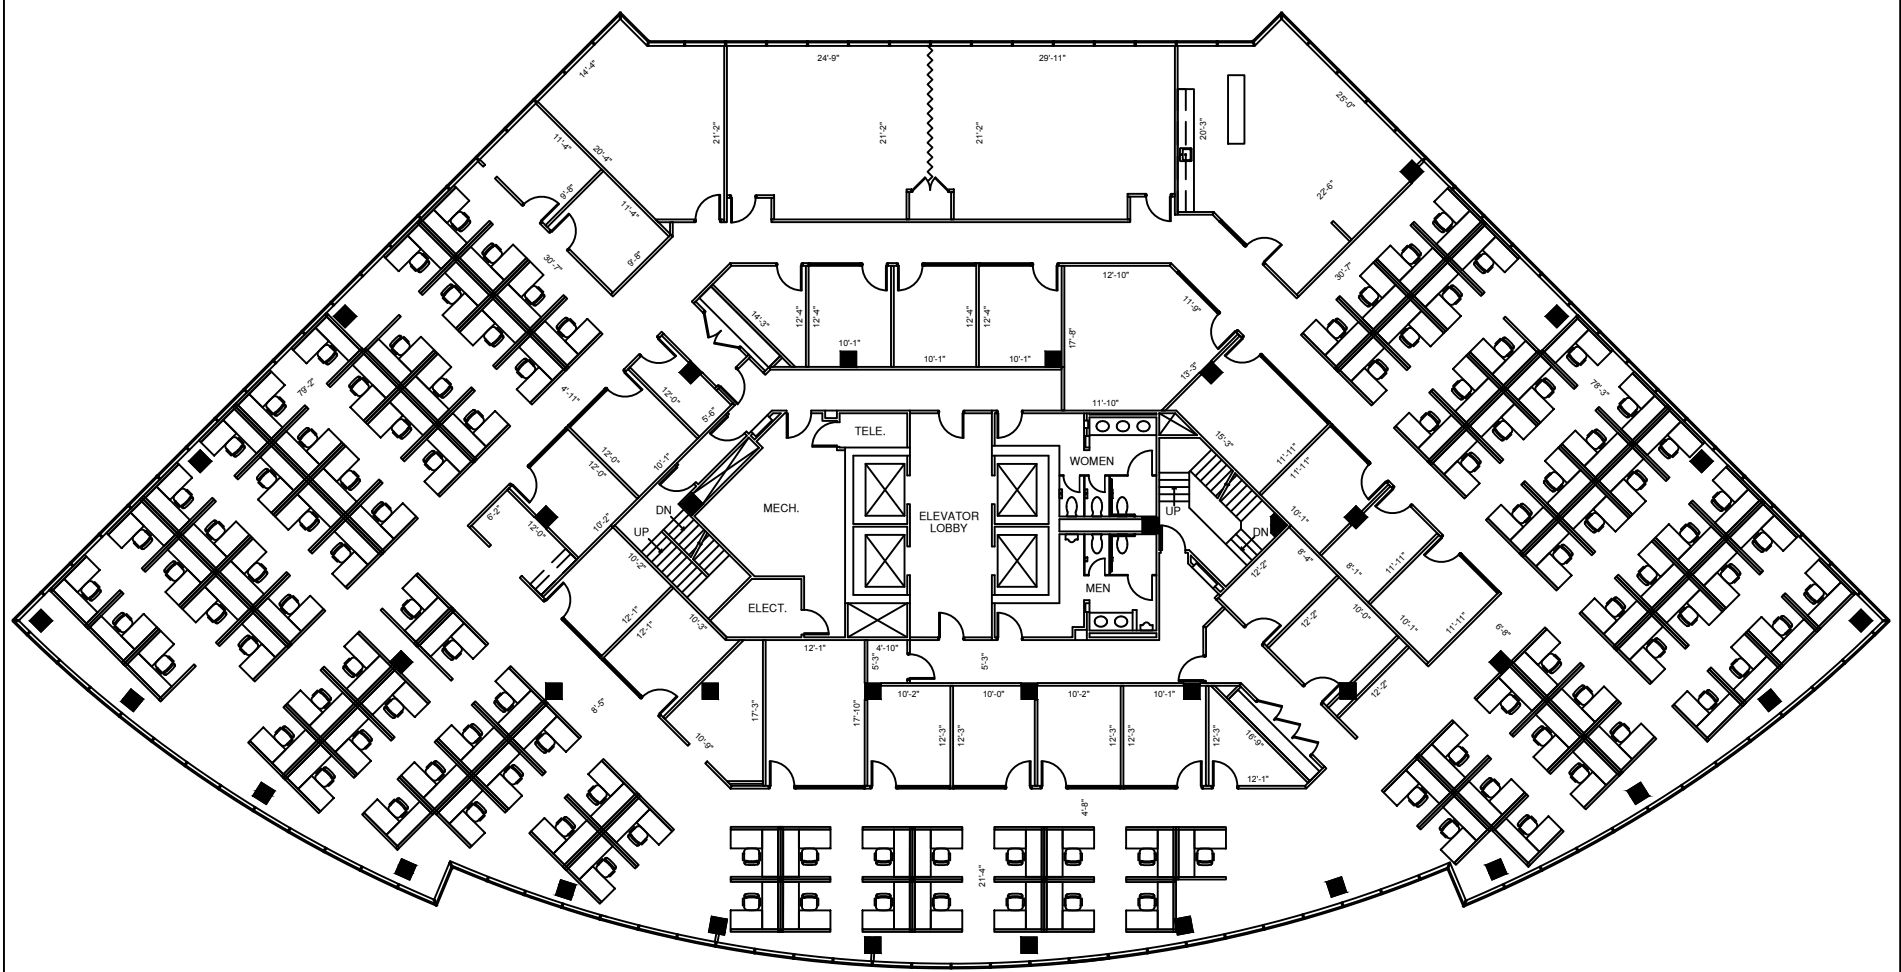

ISSUE DATES

1	12-21-23	ISSUE FOR

SPECTRUM
613 NW LOOP
SAN ANTONIO, TX 78216
LEVEL 9

SHEET TITLE
EXISTING PLAN

SHEET NUMBER
EX-1

SUITE 900
17,900

LEVEL 09
17,900 NRA

1 FLOOR PLAN
SCALE: 1/8"=1'-0"

FLOOR PLANS MAY NOT BE TO SCALE AND MAY NOT REFLECT EXISTING CONDITIONS AND SHALL NOT BE RELIED UPON AS SUCH THESE DRAWINGS ARE DESIGN INTENT AND ARE AN EXHIBIT TO THE LEASE