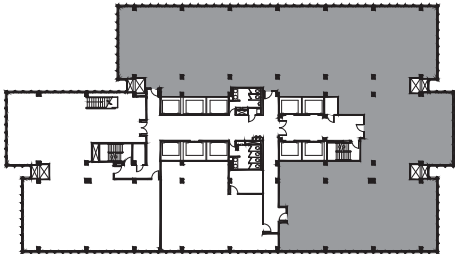

TOWER 229, SUITE 1200

9,718 RSF

KEY PLAN