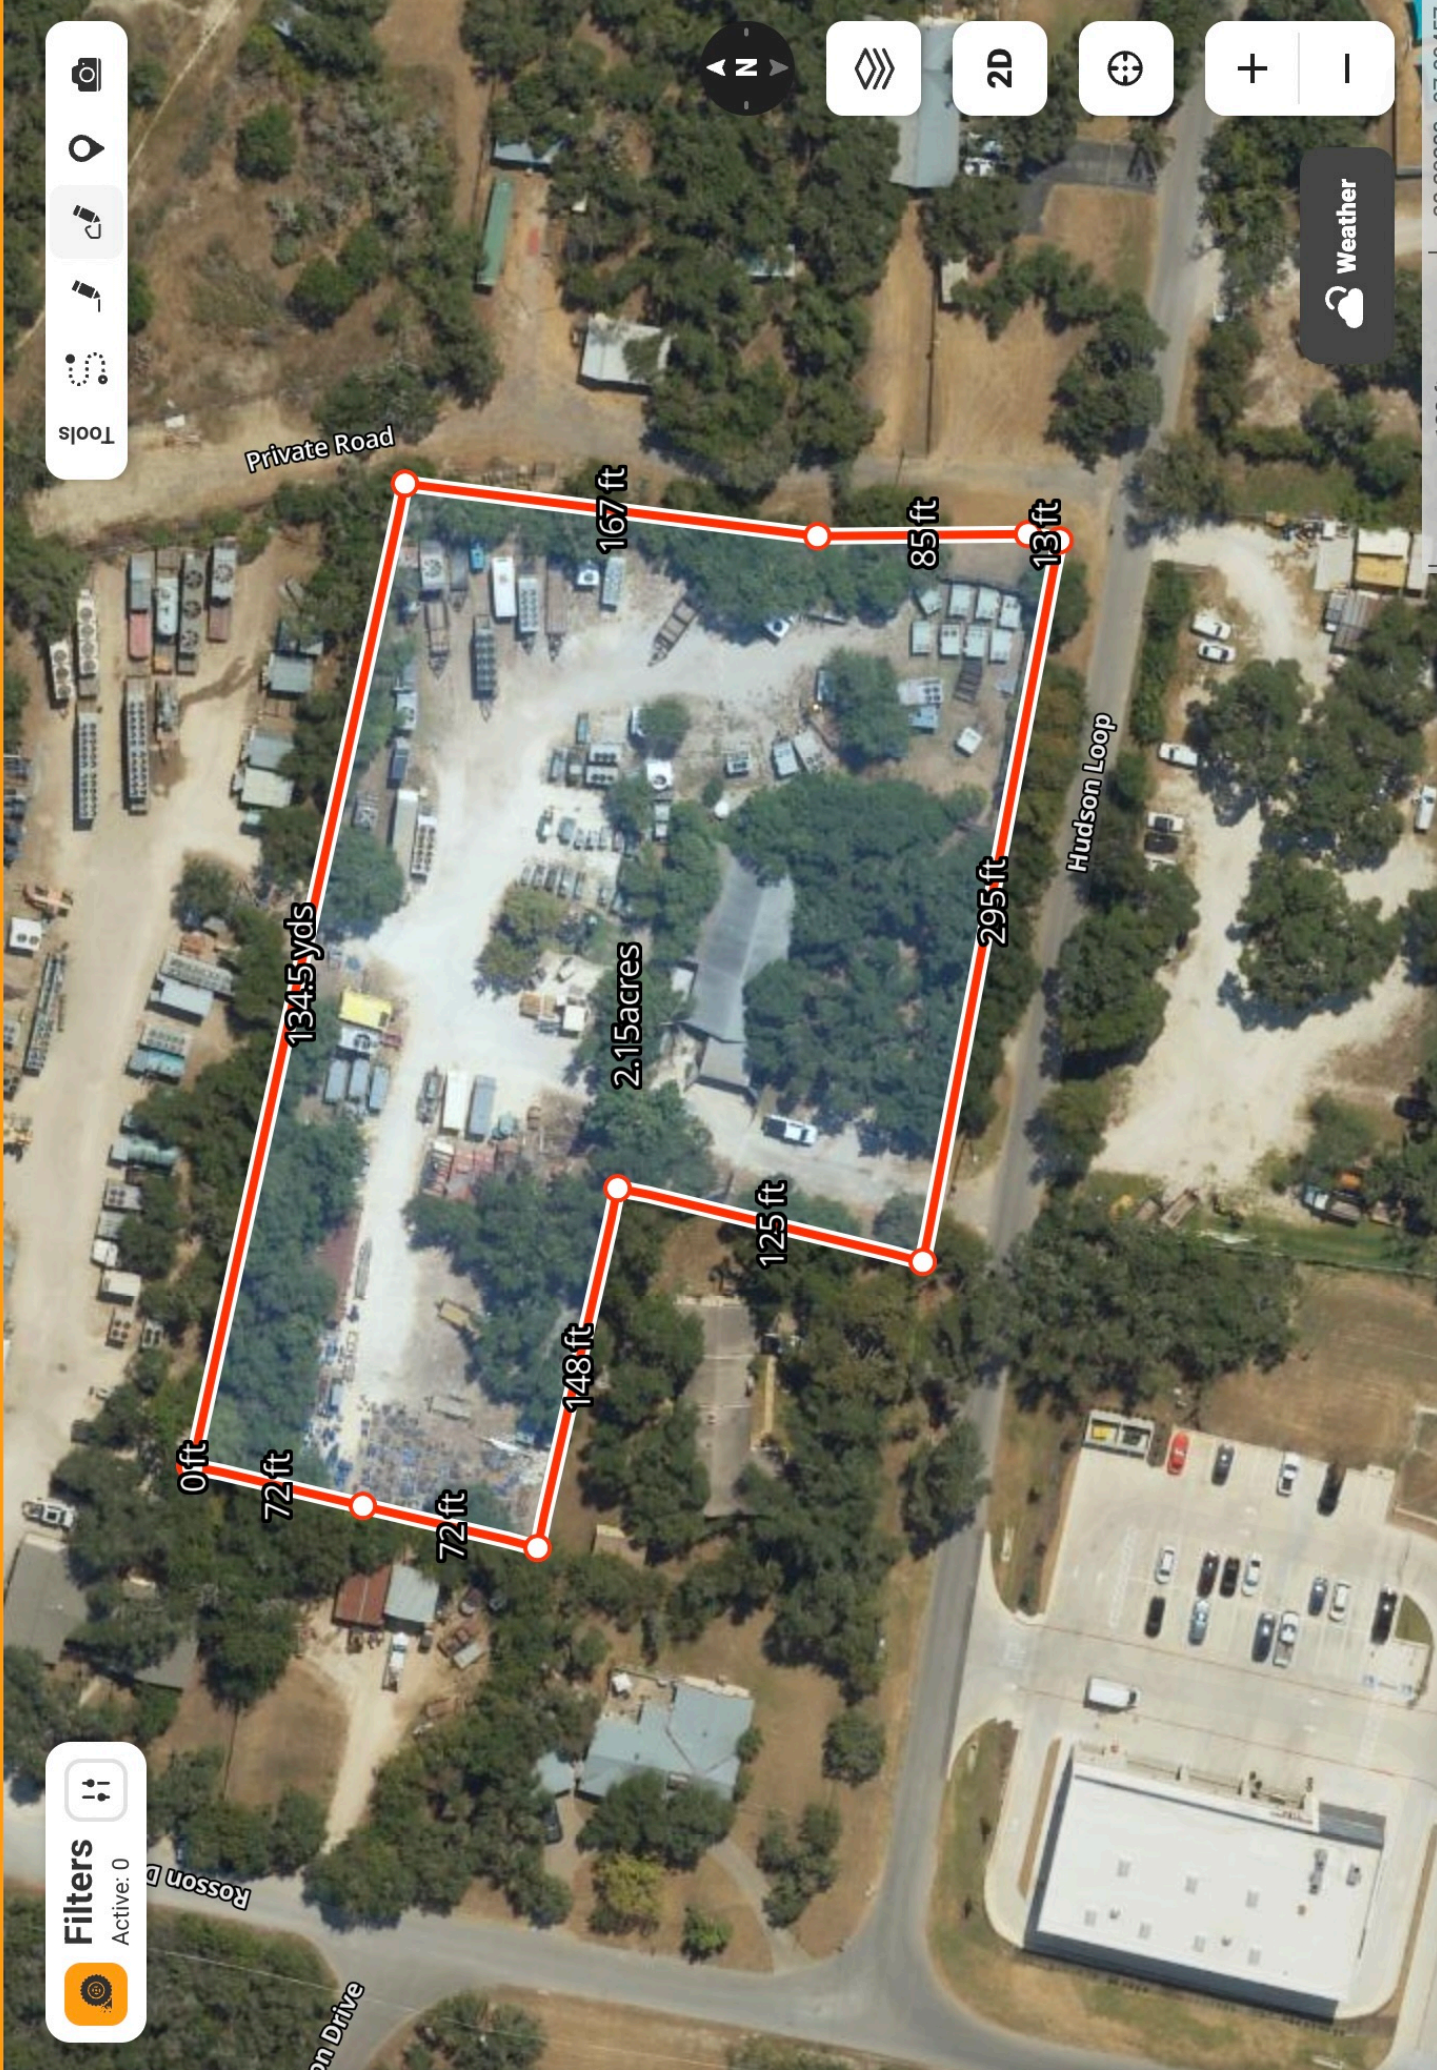

Filters
Active: 0

Tools

Weather

Navigation and map controls: North arrow, 2D view, and zoom in (+) / zoom out (-) buttons.

20 29902 07 004E7
100 4