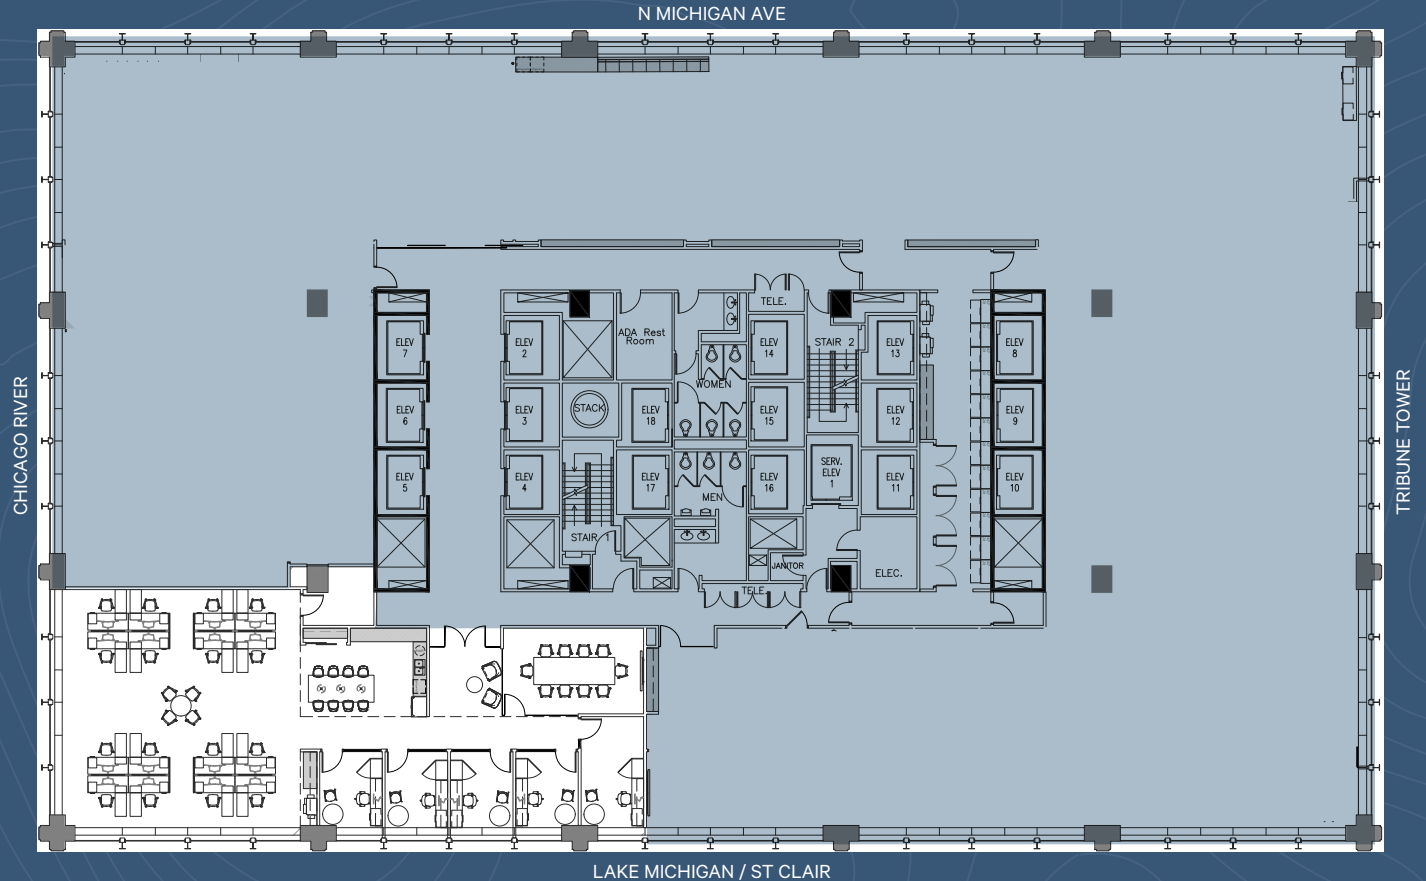

Suite 750 | 3,669 RSF

- 5 PRIVATE OFFICES
- 16 WORKSTATIONS
- 1 CONFERENCE ROOM

KELSEY MORGAN
 kelsey.morgan@cbre.com
 +1 312 297 7363

KELSEY SCHEIVE
 kelsey.scheive@cbre.com
 +1 312 935 1910

MICHAEL KAZMIERCZAK
 michael.kazmierczak@cbre.com
 +1 312 861 7899