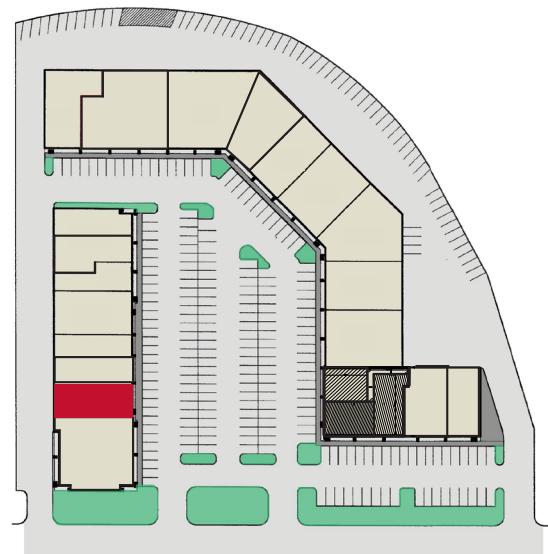

ALPHA PLAZA

4885 ALPHA ROAD, DALLAS, TEXAS 75244

Suite 110 - 2,422 rsf

Melanie Hughes

972.776.7046 (office) | 214.507.6060 (cell)
mhughes@bradford.com

Erik Blais

817.921.8179
eblais@bradford.com

Bradford Commercial Real Estate Services
www.bradford.com