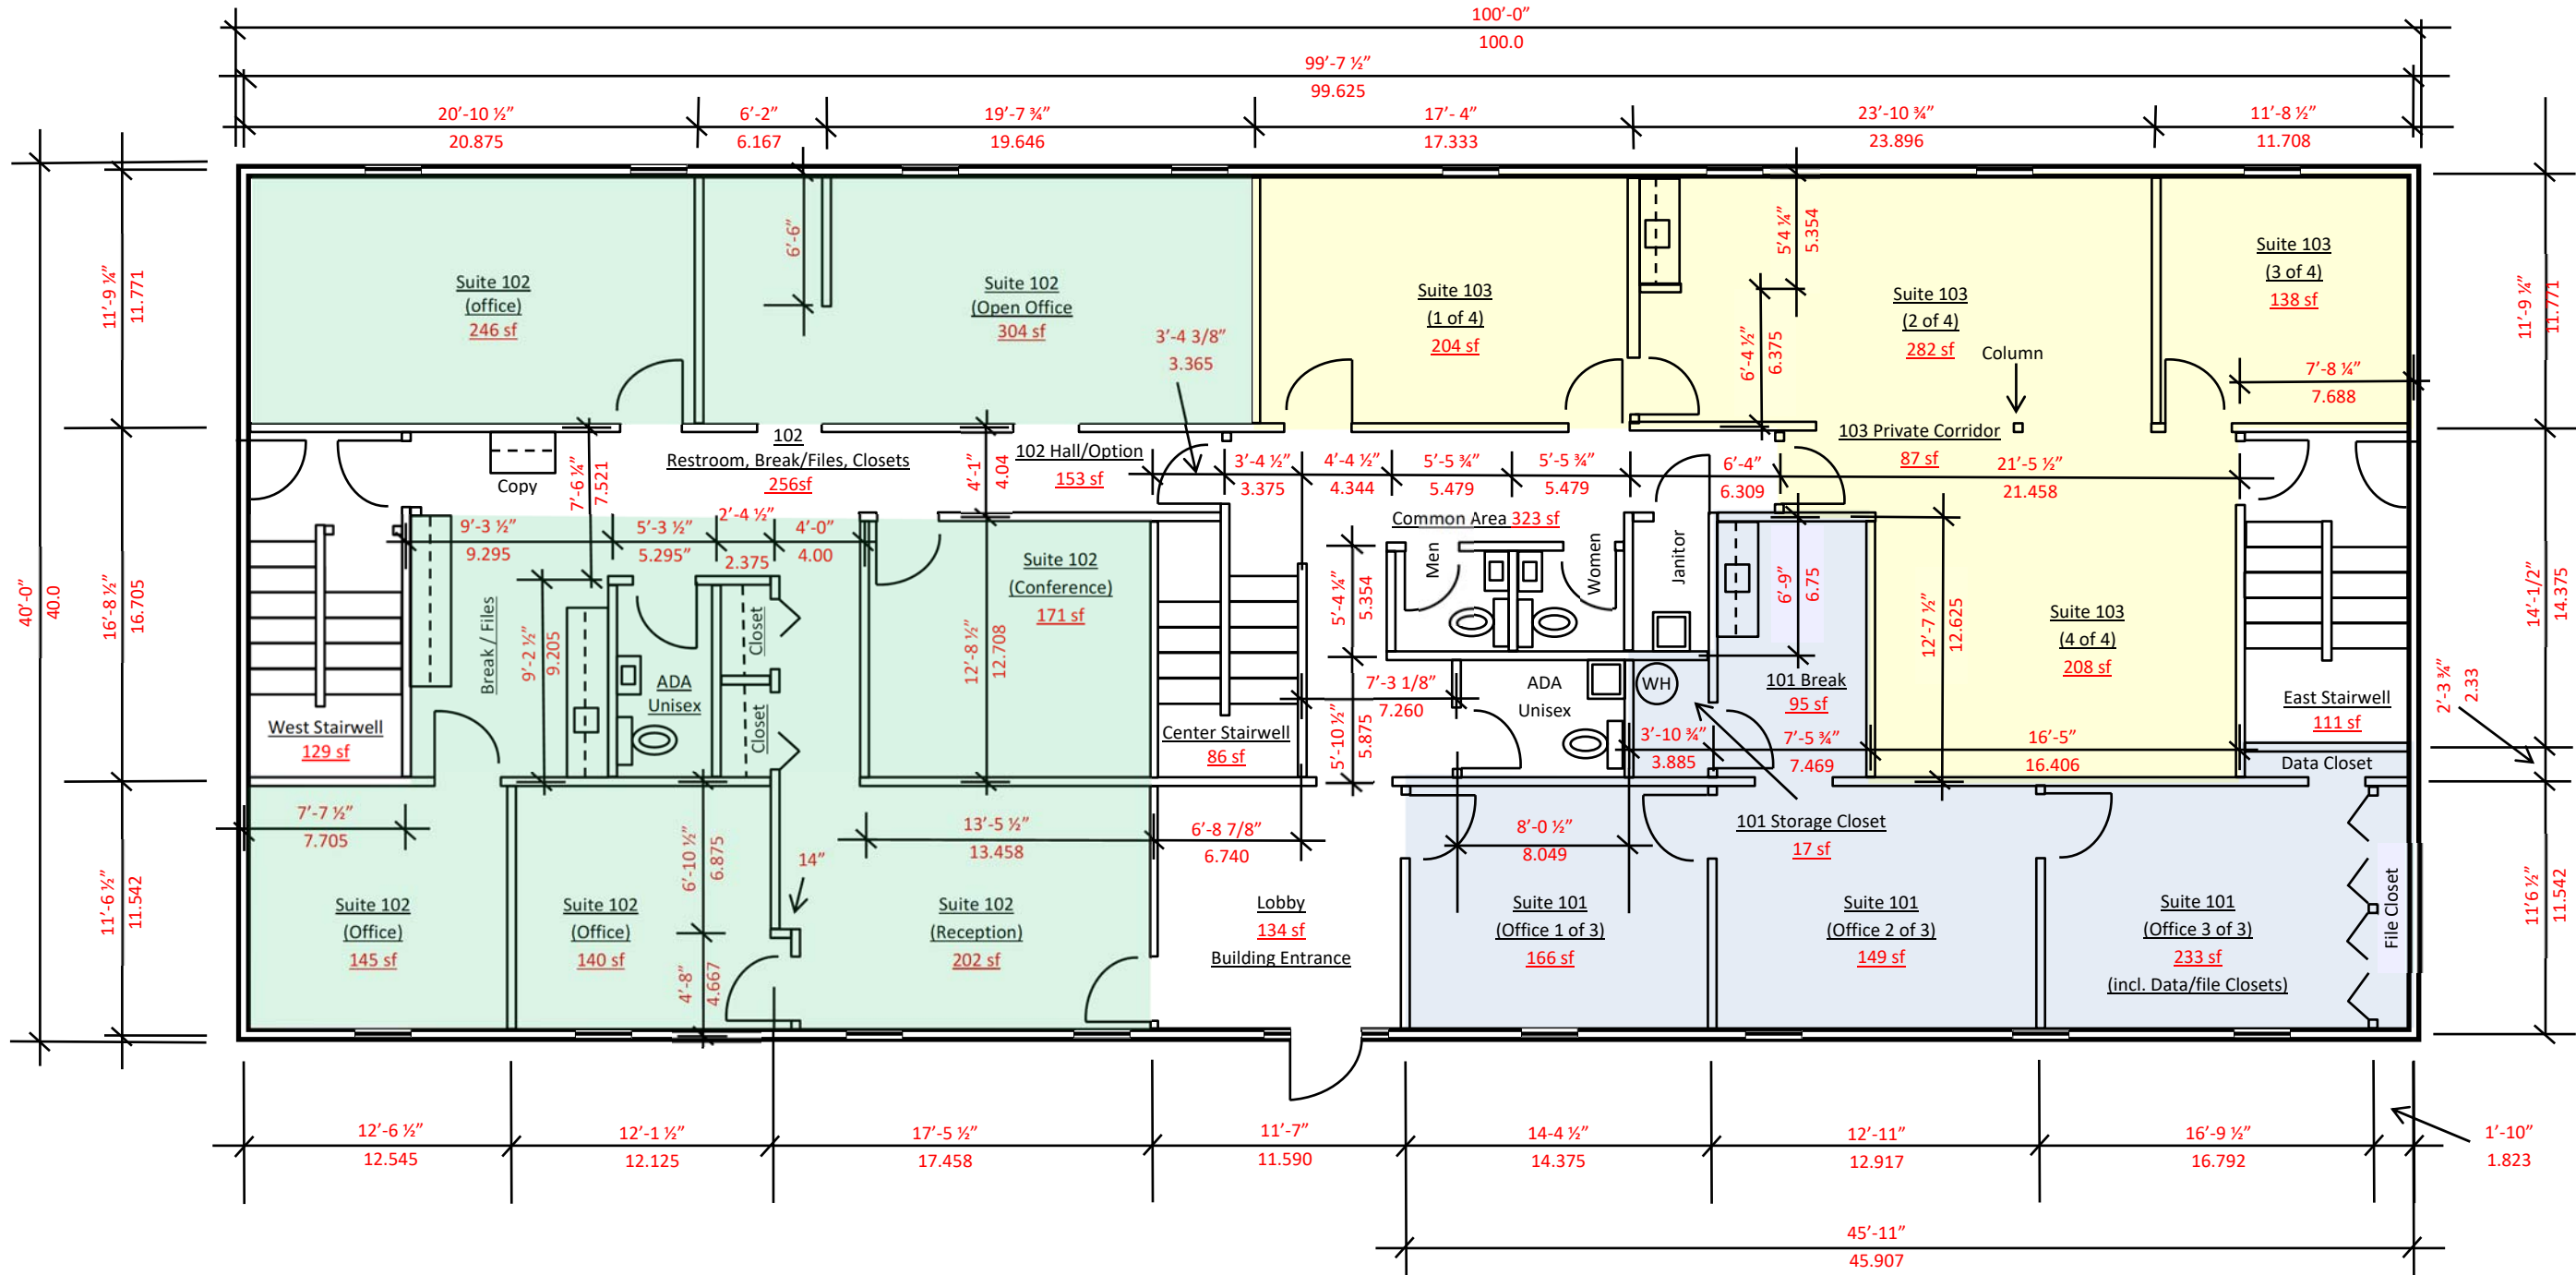

10810 Hasty Lane
 Midlothian, VA 23112

1st Floor Plan
 (4,000 SF)

- Suite 102, **1464 sf**
 (Occupied)
- Suite 103, **919 sf**
 (Occupied)
- Suite 101, **660 sf**
 (Occupied)
- 102 Hall/Option **153 sf**
- Common Areas, **783 sf**

All wall dimensions are center to center unless otherwise noted