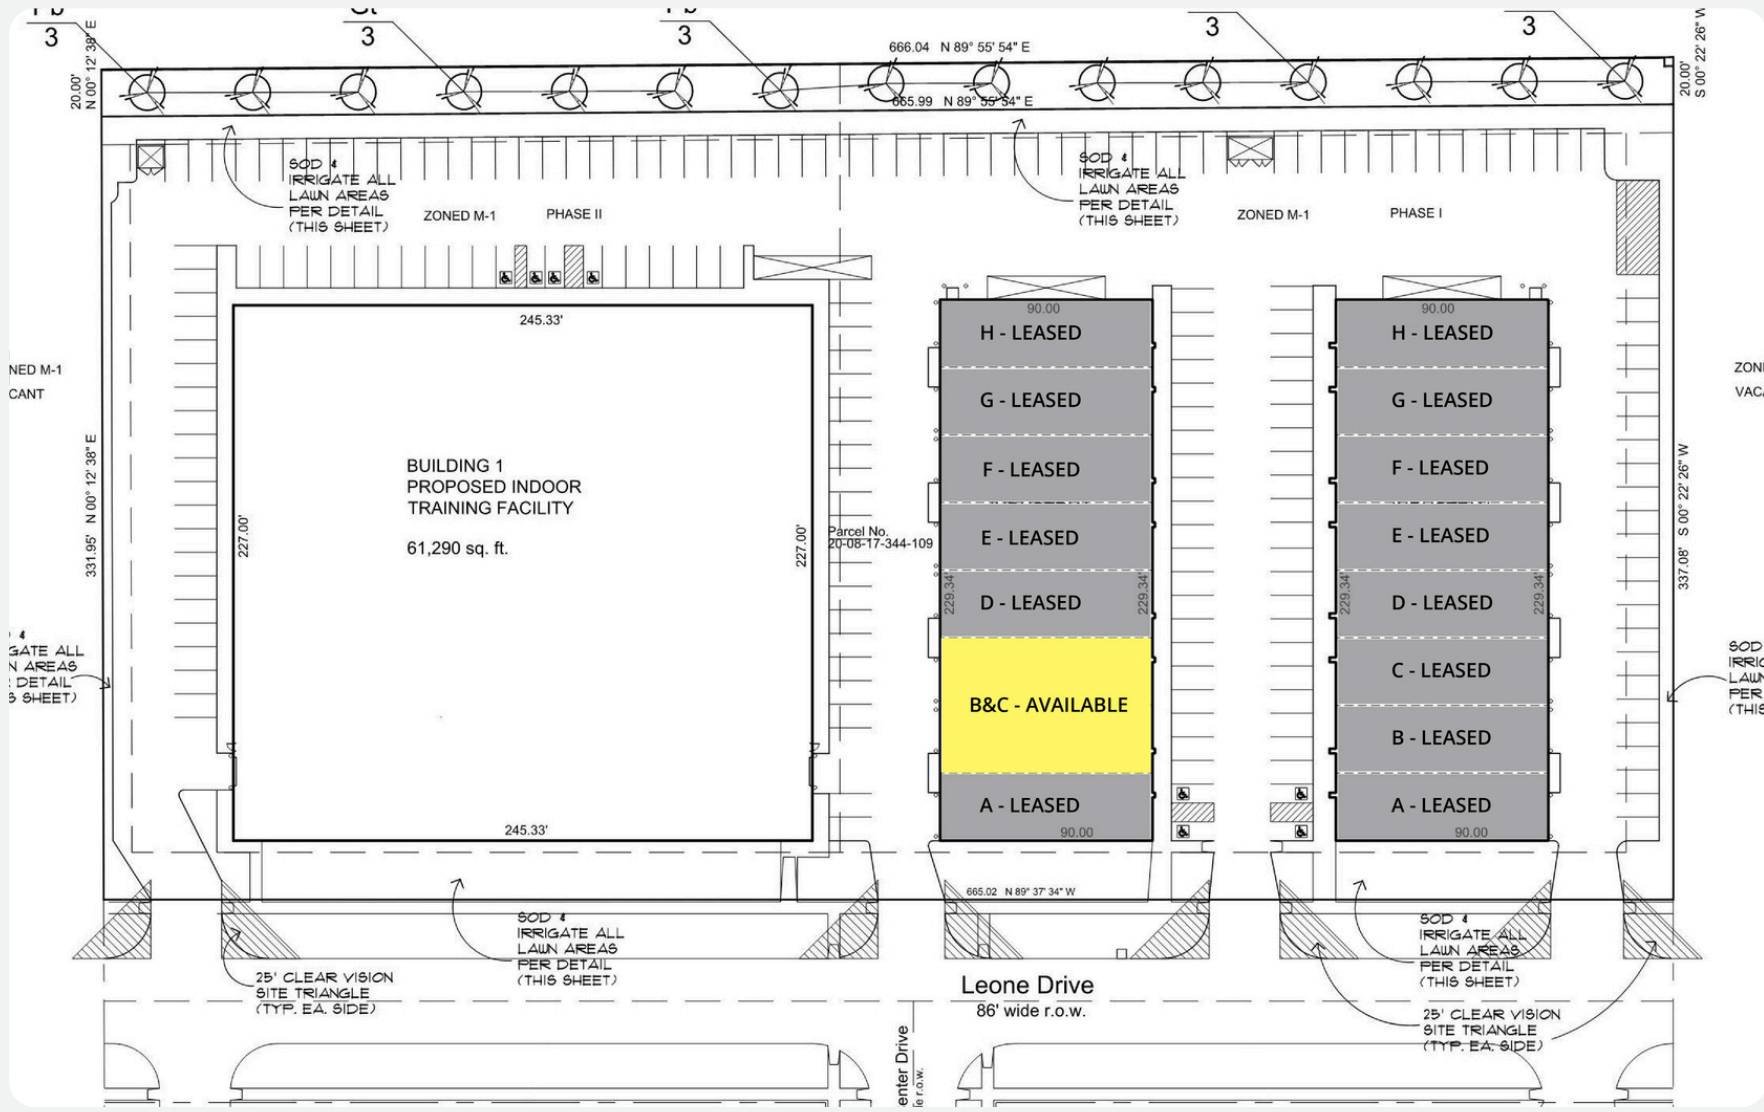

17243 Leone Drive

Macomb, MI

L. MASON CAPITANI

CORFAC INTERNATIONAL

248.637.9700 | LMCap.com

Information contained herein was obtained from sources deemed to be reliable but is not guaranteed. Subjects to prior sales, changes of price or withdrawal.