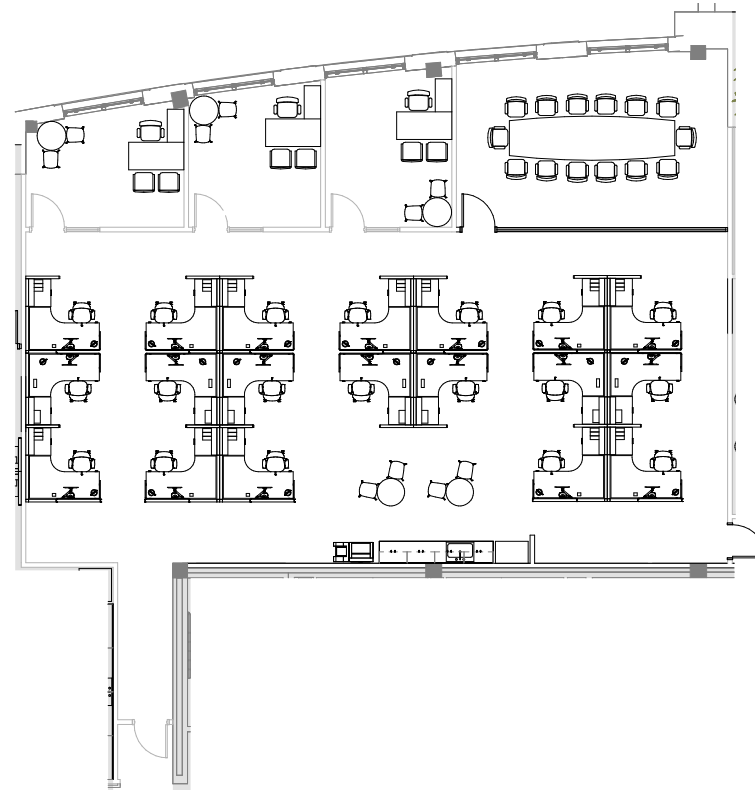

SUITE 150 | 3,426 RSF

FOR MORE INFO, CONTACT

JENNIFER KURZ | 704.295.0412 | JTK@TRINITY-PARTNERS.COM

TIM ARNOLD | 704.295.0404 | TARNOLD@TRINITY-PARTNERS.COM