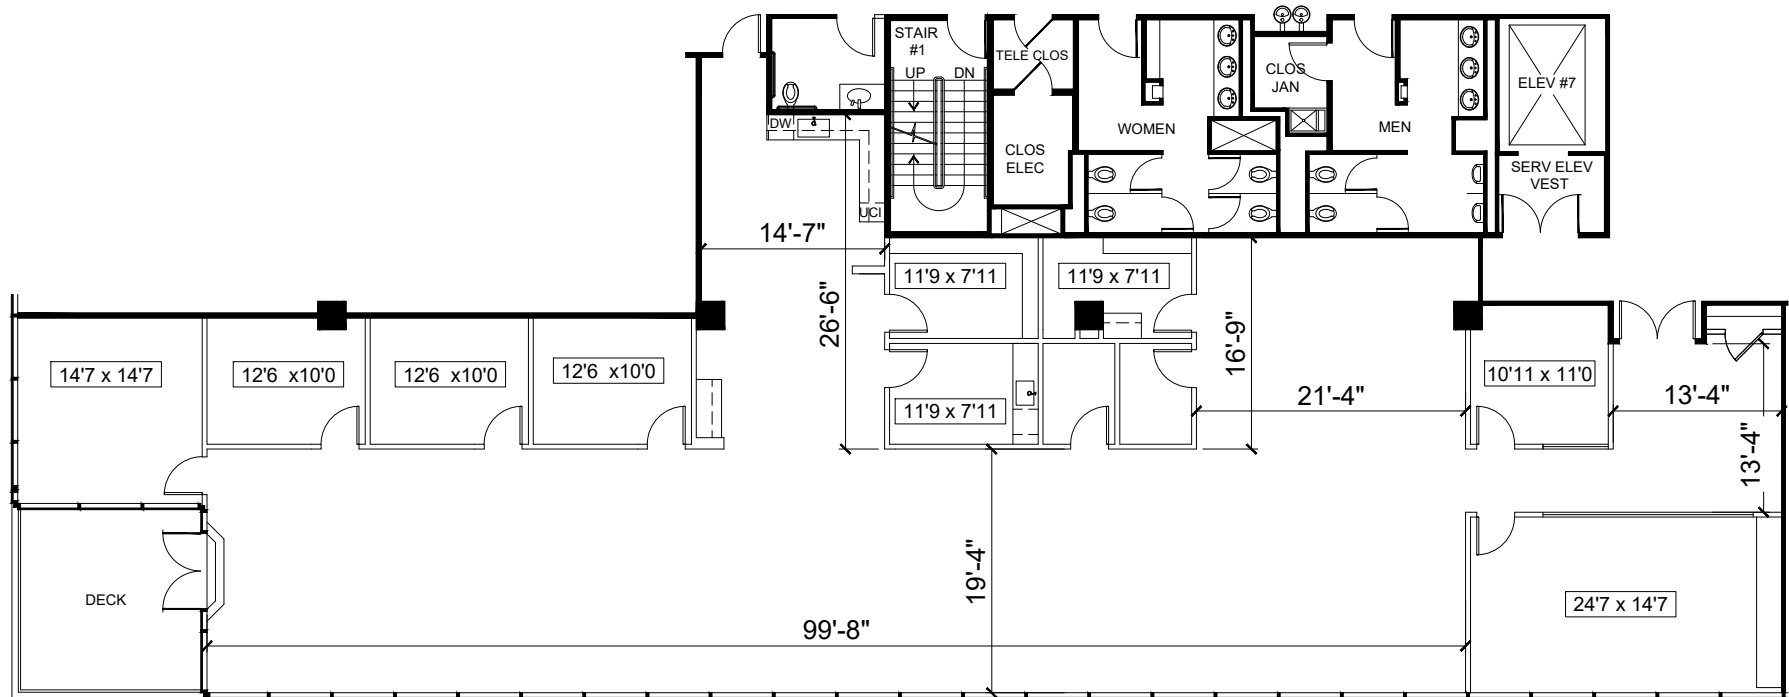

South Terraces

Suite 860 | 5,432 RSF

115 Perimeter Center Place | Atlanta, GA 30346

TERRACES

Brooke Dewey 404.995.2138
Glenn Aspinwall 404.995.2139

KEY PLAN

As Built | 06.19.25