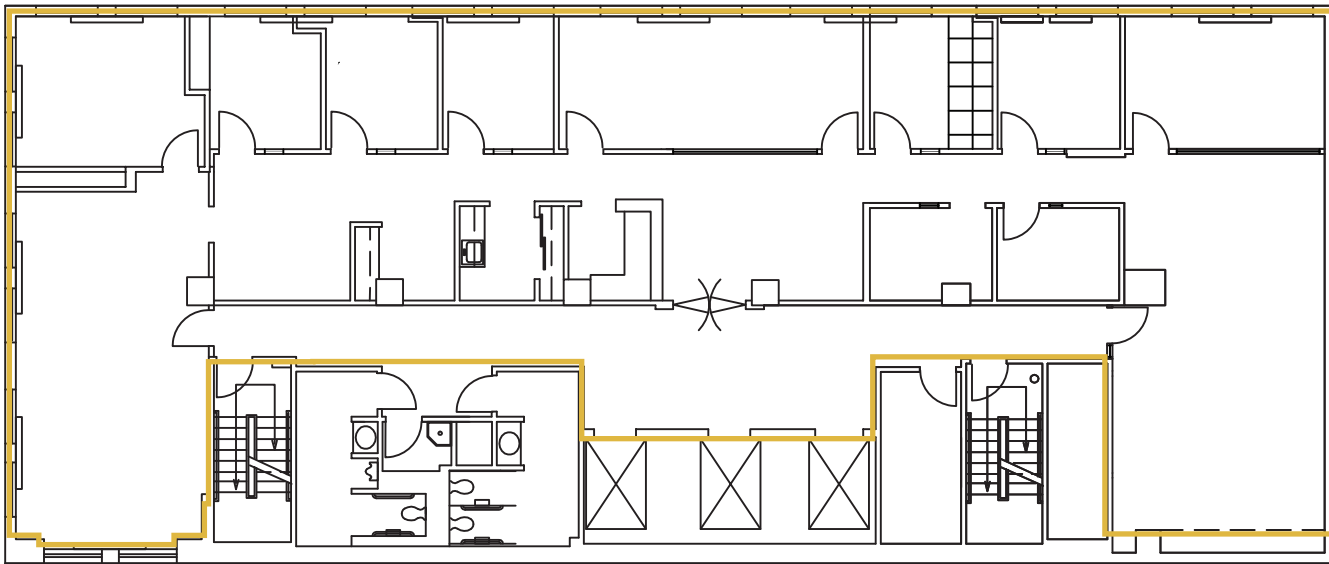

HARZFELDS BUILDING

1110 Main - Kansas City, MO 64106

 = VACANT

Suite 450
4,814 RSF

4TH FLOOR

SCALE: 1/16" = 1'-0"

 THE SKYLINE COLLECTION