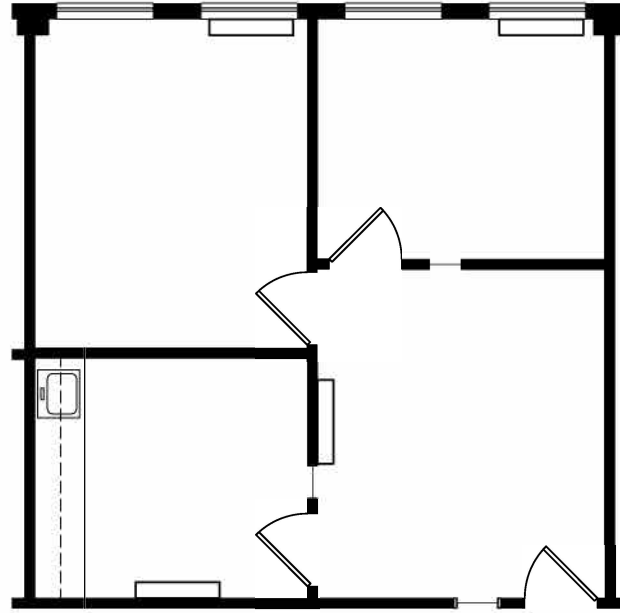

BOULEVARD 25 - 1777 South Bellaire Street

Scale: 1/8" = 1'-0"

Level 1

May 9, 2024

SUITE 165 697 SF

KEY PLAN