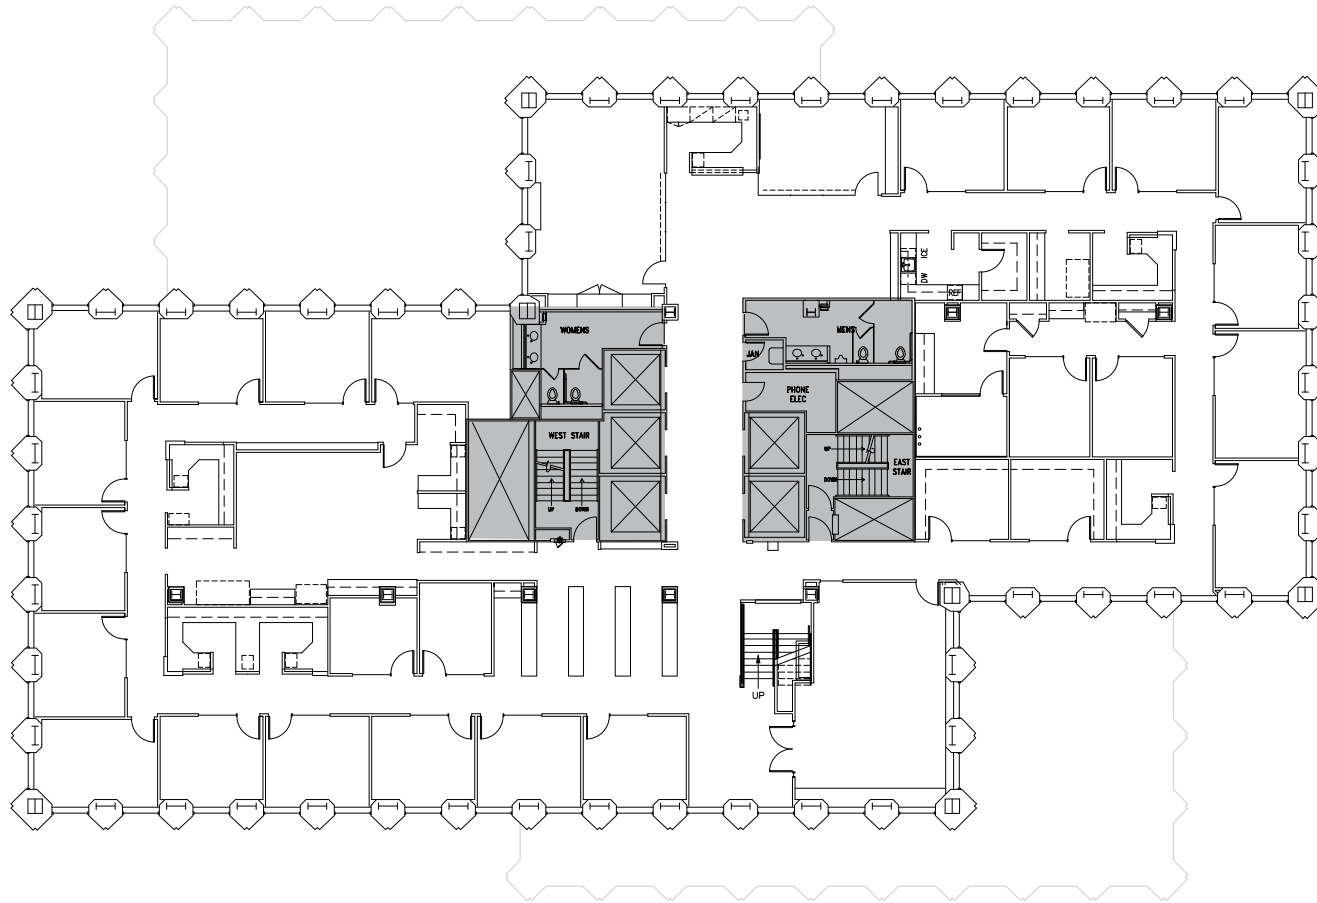

Suite 3500

13,786 SF

Available 4/1/2024

901
FIFTH

Exclusively offered by:

LLOYD LOW

+1 206 607 1796

lloyd.low@jll.com