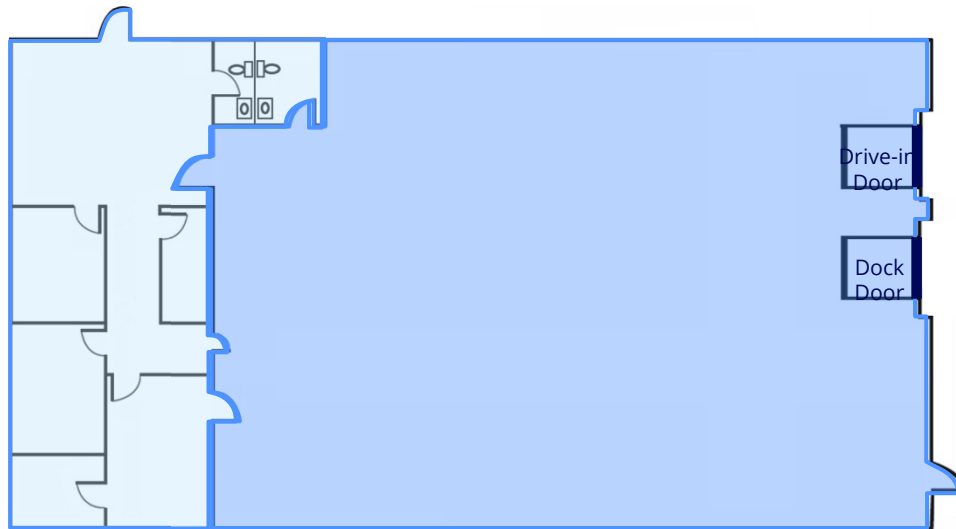

1402-1430 Sadler Cir W Dr
1430 Sadler Circle W Dr

SUITE SPECS

Available SF	± 5,000
Office SF	± 1,200
Clear Height	15'
Drive-ins	1
Dock	1
Rate PSF	\$11.00 IG
Available	Within 30 days notice

- Office
- Warehouse