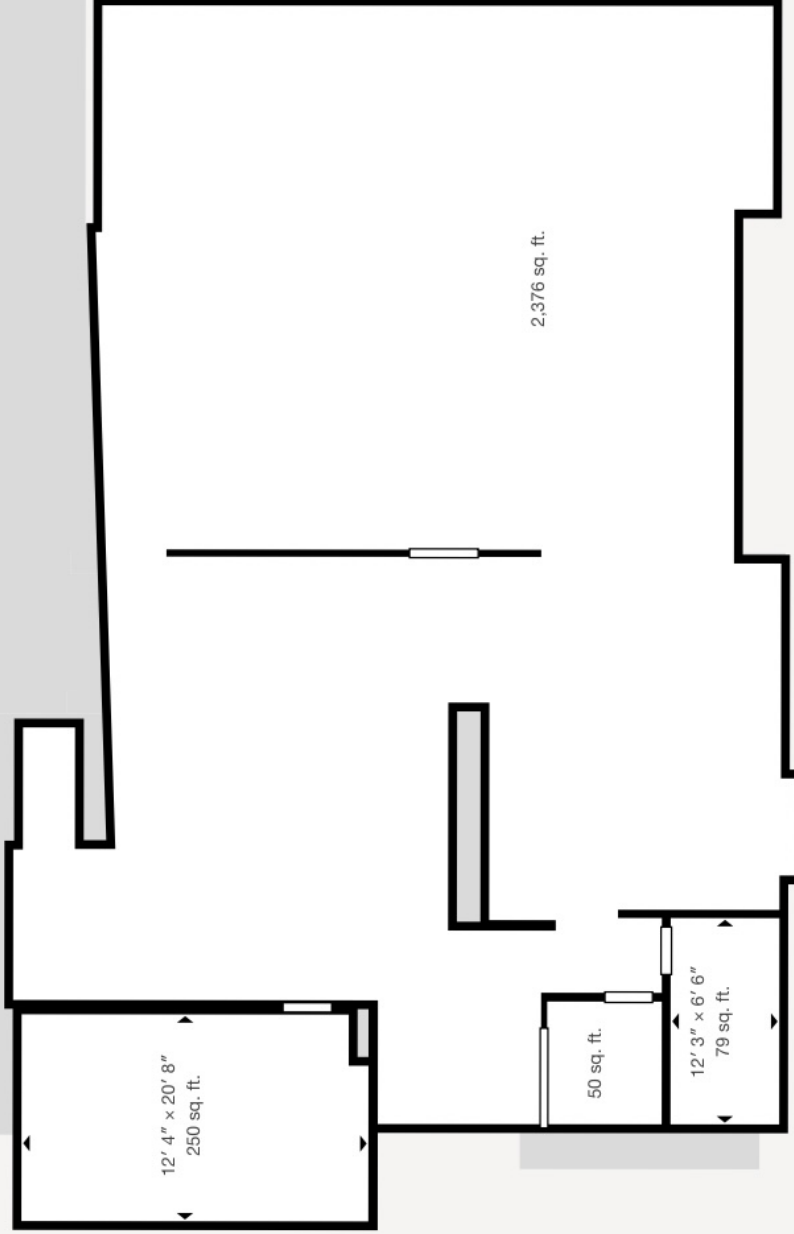

Visit 3D space on
Matterport

Matterport Property Report:

2350 W Valley Blvd

Indoor Scanned Area - Full Property 6,621 sq. ft. | Floor 2 2,755 sq. ft.

Sizes and dimensions are approximate, actual may vary