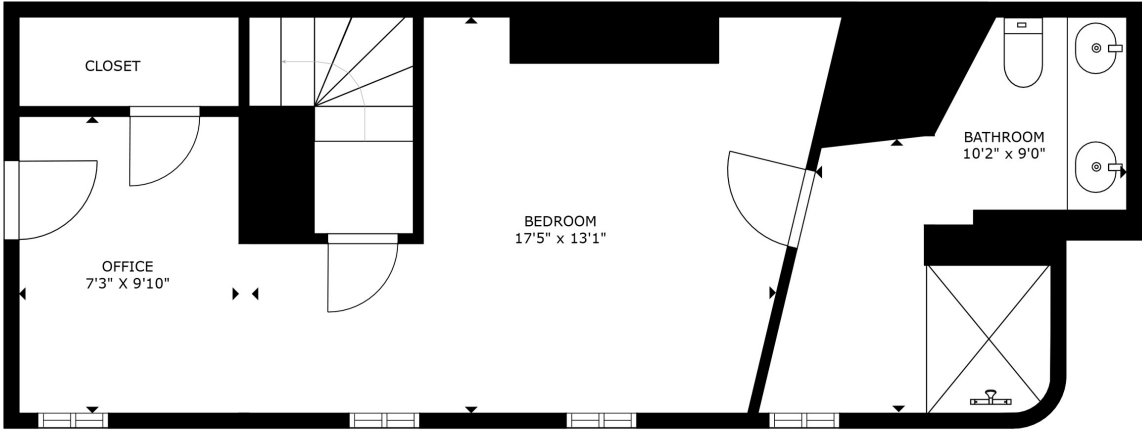

FIRST LEVEL

TOTAL: 1137 sq ft
FIRST LEVEL: 447 sq ft, SECOND LEVEL: 690 sq ft