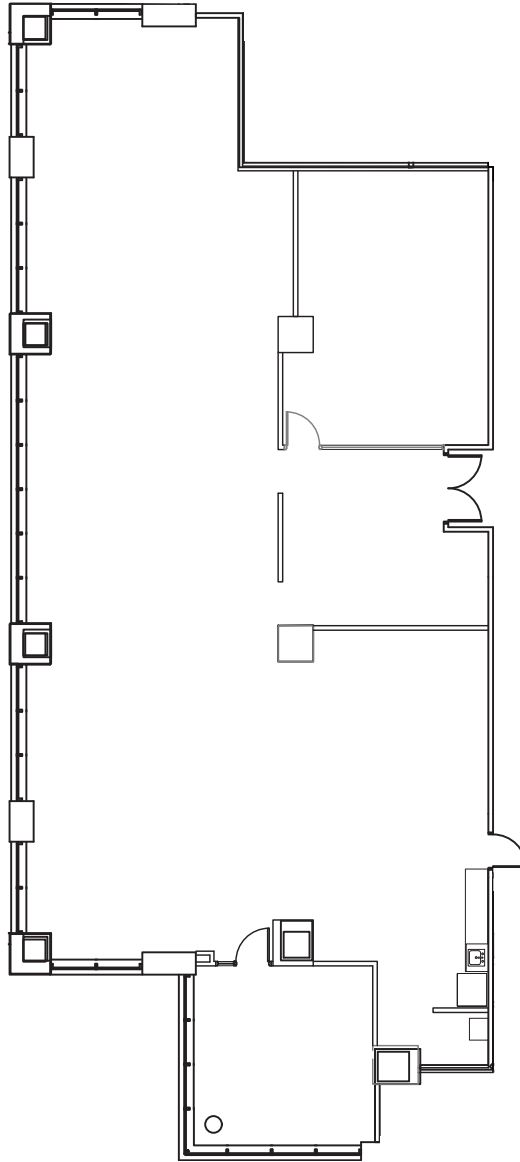

# 150 FAYETTEVILLE

150 Fayetteville Street | Raleigh

**Suite 820** | 4,532 RSF

Disclaimer: The above floor plans are not to scale. The available space shown is a representative layout.

JOHN HOGAN | 919-875-6617  
JOHN.HOGAN@HIGHWOODS.COM

# 150 FAYETTEVILLE

150 Fayetteville Street | Raleigh

8<sup>th</sup> Floor

**SUITE 830**

*leased*

1,805 RSF

**SUITE 820**

*available now*

4,532 RSF

**SUITE 800**

*leased*

5,478 RSF

**SUITE 810**

*available now*

6,375 RSF

Disclaimer: The above floor plans are not to scale. The available space shown is a representative layout.