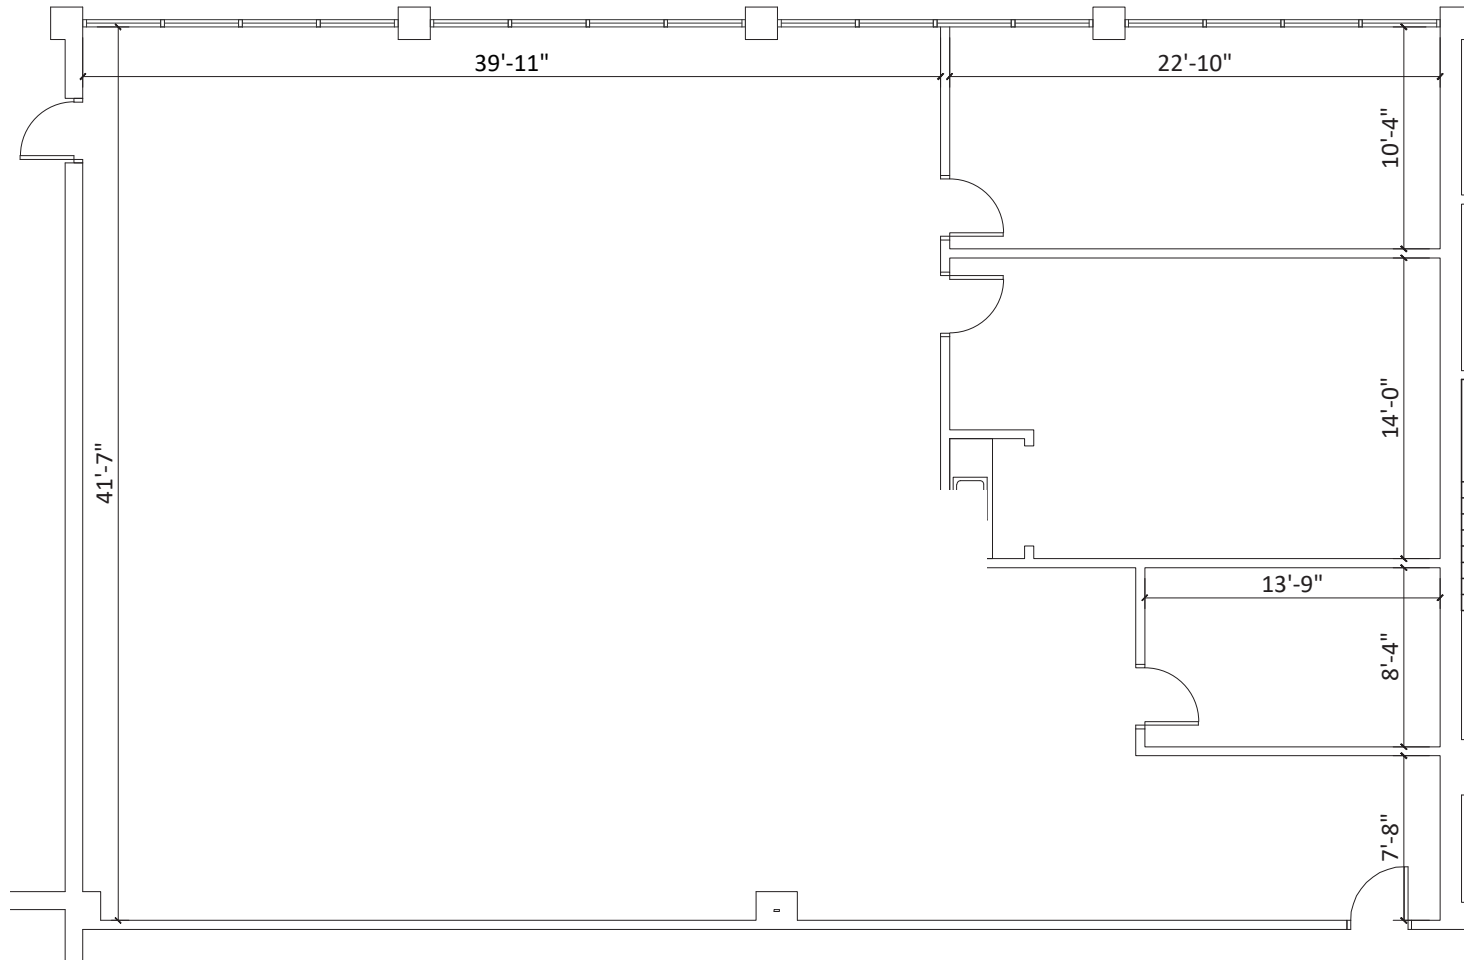

SPACE AVAILABLE

SUITE 110: 3,015 RSF

WESTSHORE CITY CENTER
1211 N. Westshore Blvd
Tampa, FL 33607

No warranty or representation, expressed or implied, is made to the accuracy of information contained herein, and same is submitted subject to errors, change of price, rental or other conditions, withdrawal without notice, and to any special listing conditions imposed by our principals. PLANS NOT TO SCALE