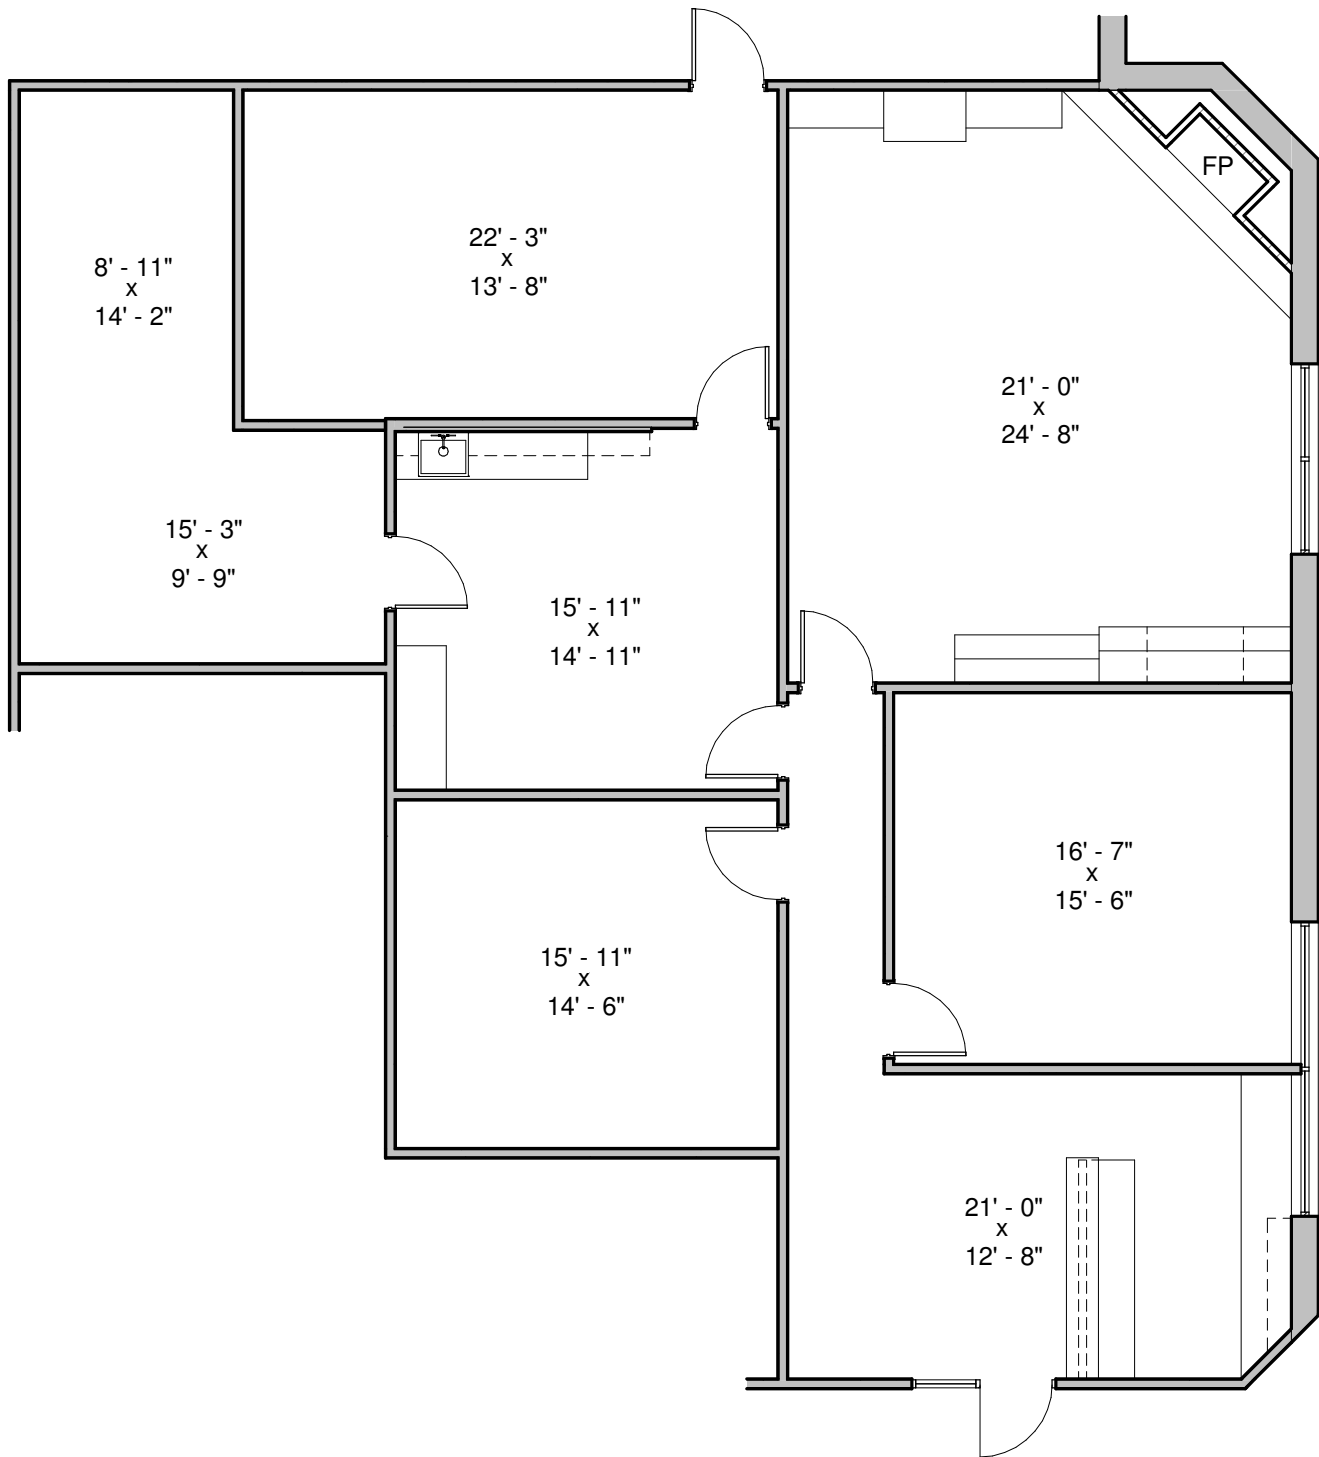

## Lakeview Office Park

Amarillo, TX 79109

2505 Lakeview Drive

Suite 301

± 2,720 Rentable Square Feet