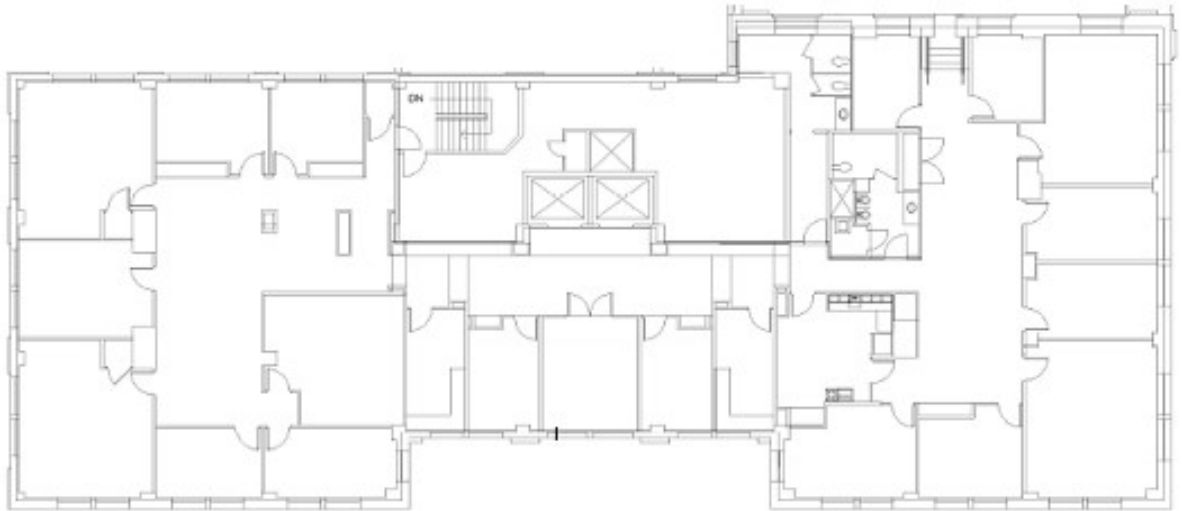

Esperson

Level 18 - Suite 1800 N (8,186 RSF)

808 Travis, Houston, Texas 77002

cameron
MANAGEMENT

For leasing information:

Christine Gabriel 713.224.1663 x 284

Morris Chen 713.224.1663 x 256

leasing@cameronmanagement.com