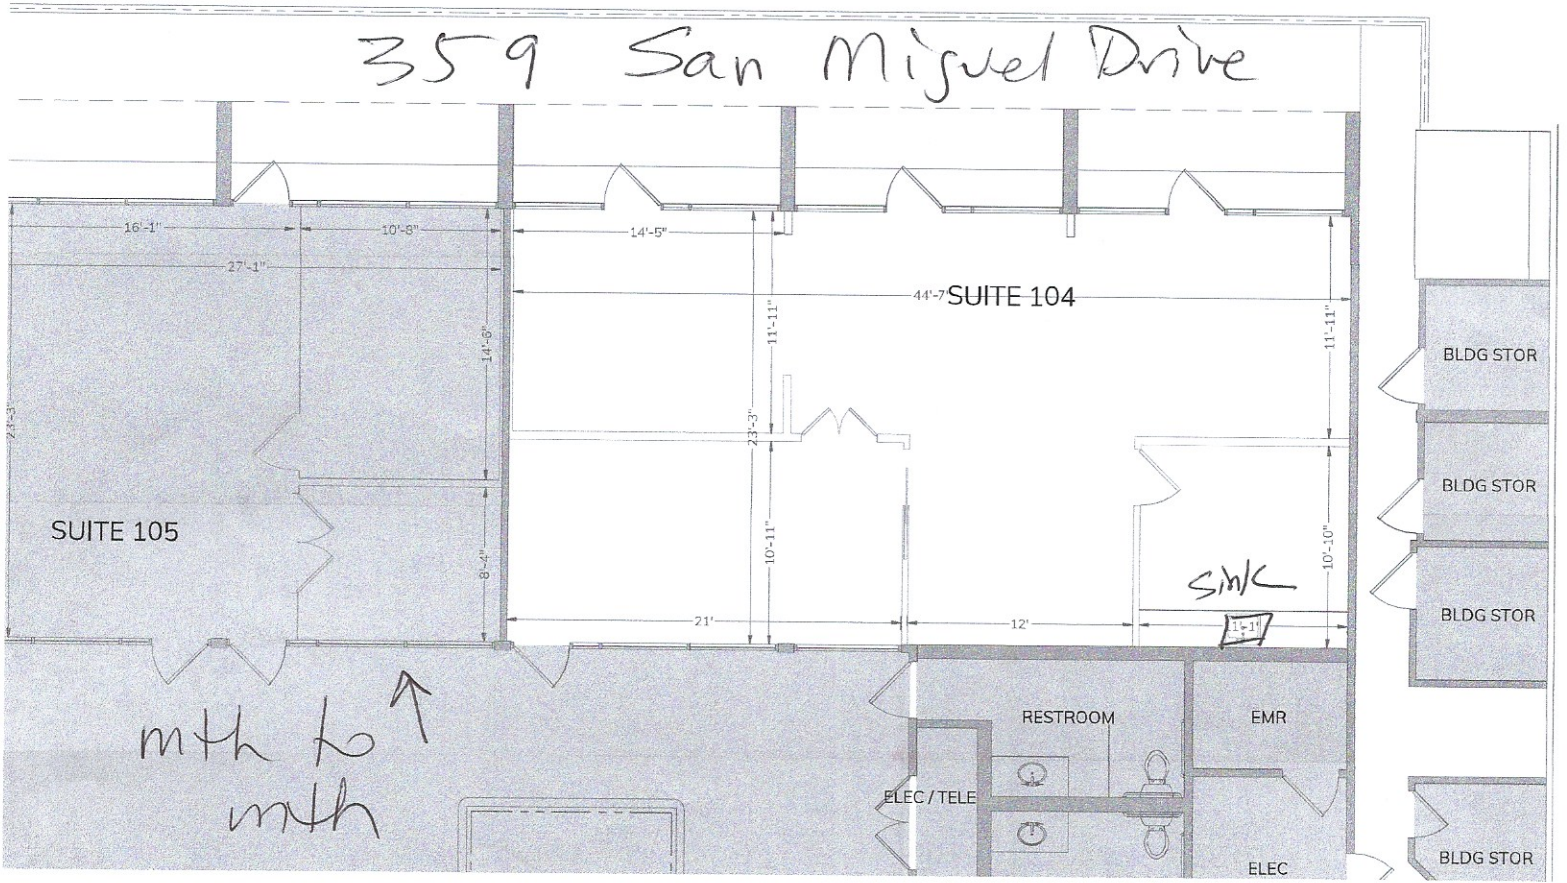

359 San Miguel Drive

Suite 105
776 Ft

Suite 104
1260 Ft

common area
restrooms

2036 Ft
combined