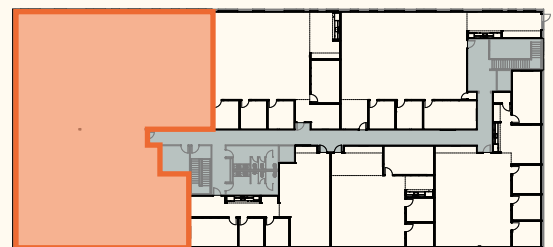

Suite 82110

8,788 SF

Second Floor

Office Space For Lease at Leander Union - 10860 Crystal Falls Pkwy, Leander, TX 78641