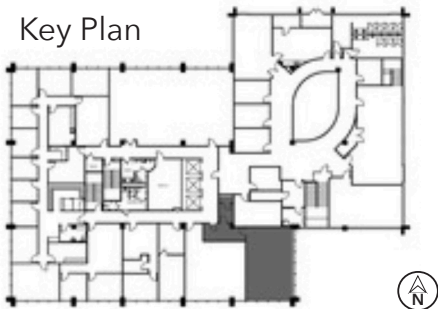

## FLOOR PLAN - SUITE 205

1,035 RSF

Key Plan

**Justin Owen** | 214.253.0797  
jowen@dominuscommercial.com

Dallas | 214.941.9500  
1825 Market Center Blvd, #420

Fort Worth | 817.242.2361  
909 W Magnolia Ave, #2