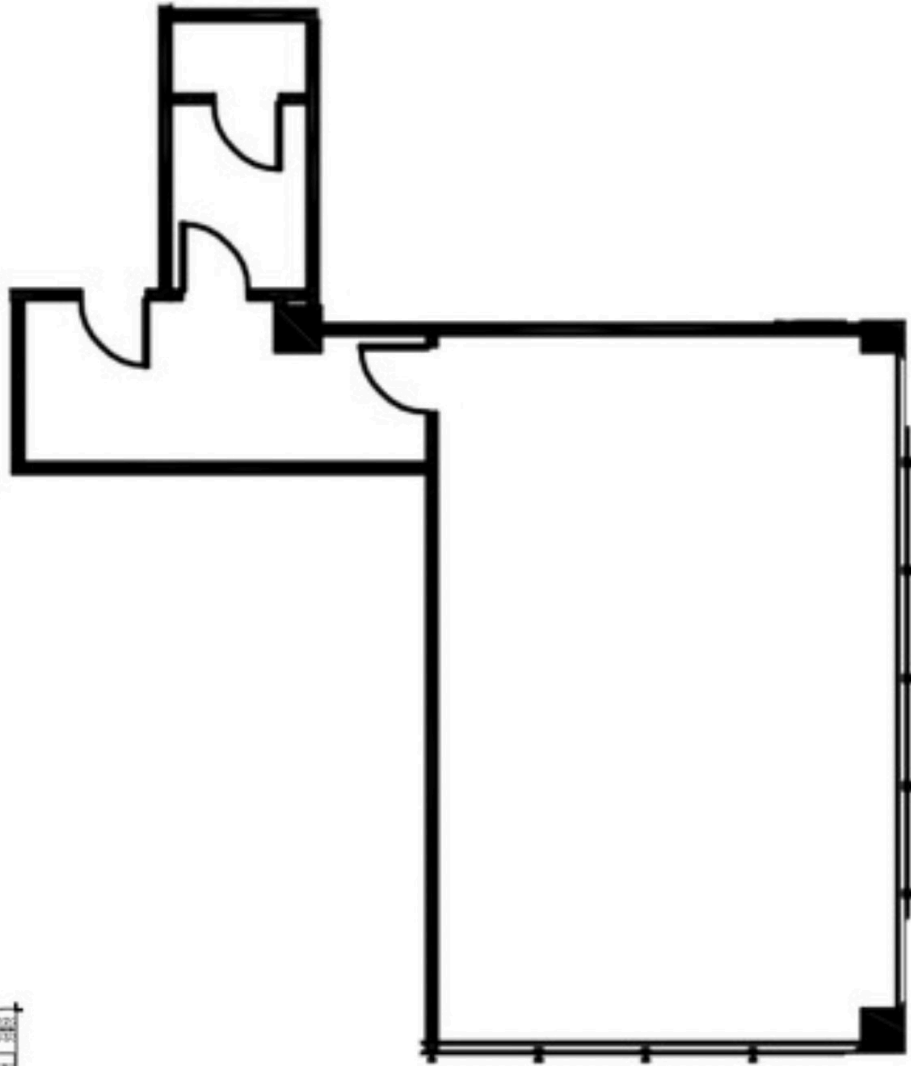

## FLOOR PLAN - SUITE 205

1,035 RSF

Key Plan

**Justin Owen** | 214.253.0797  
jowen@dominuscommercial.com

Dallas | 214.941.9500  
1825 Market Center Blvd, #420

Fort Worth | 817.242.2361  
909 W Magnolia Ave, #2