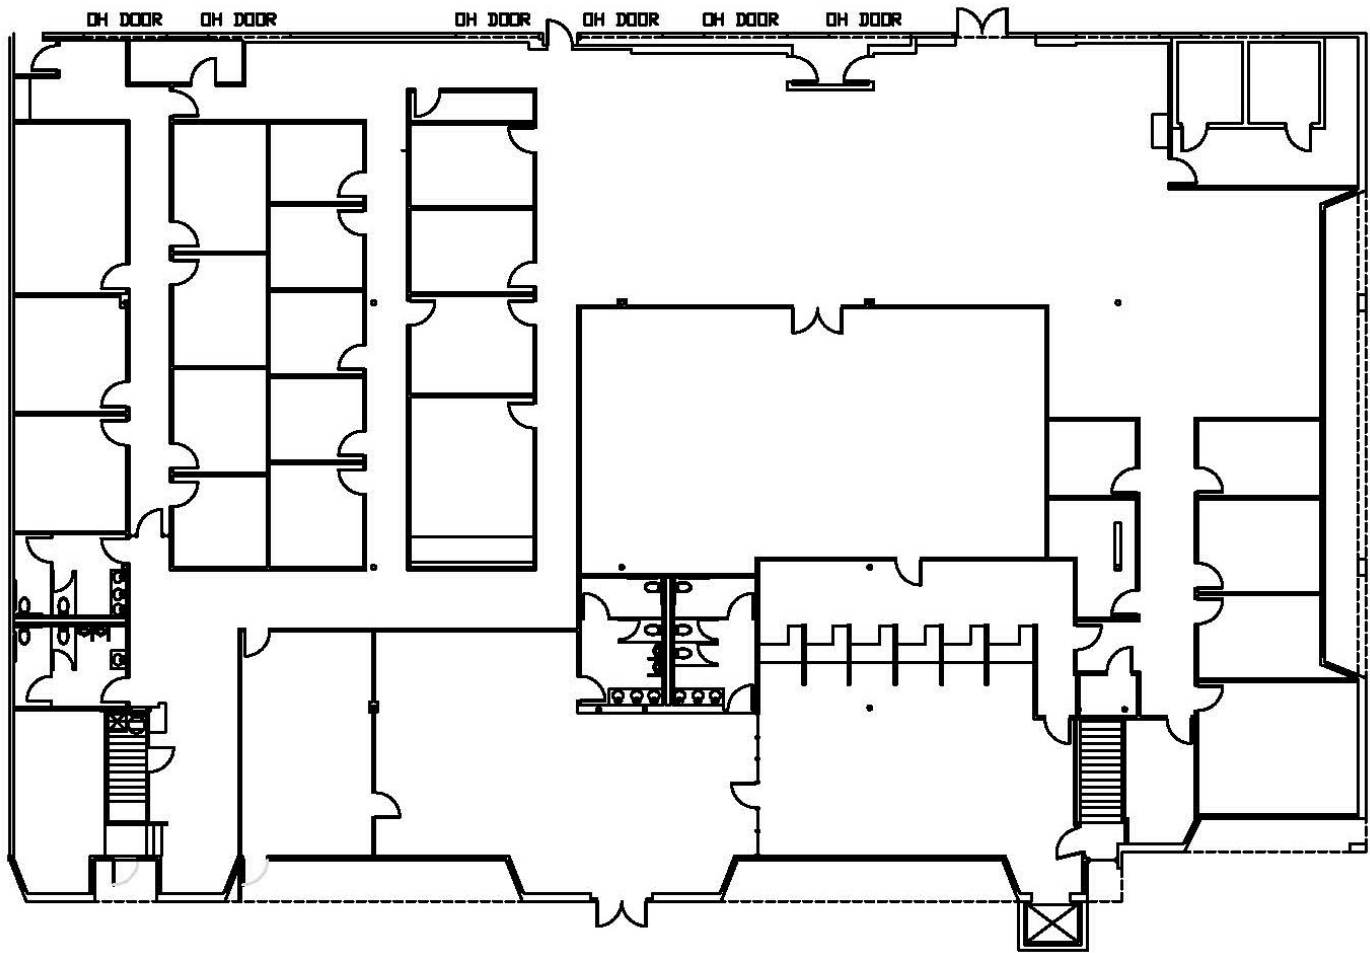

KIRBY INTERCHANGE LIFE SCIENCE PARK

8864-8888 Interchange Drive | Houston, TX 77054

Building D1
Suite 8933 - 16,492 SF

Leasing Information:

Chris Boyd
713.272.1268
Chris.Boyd@transwestern.com

Christian Connell
713.231.1588
Christian.Connell@transwestern.com