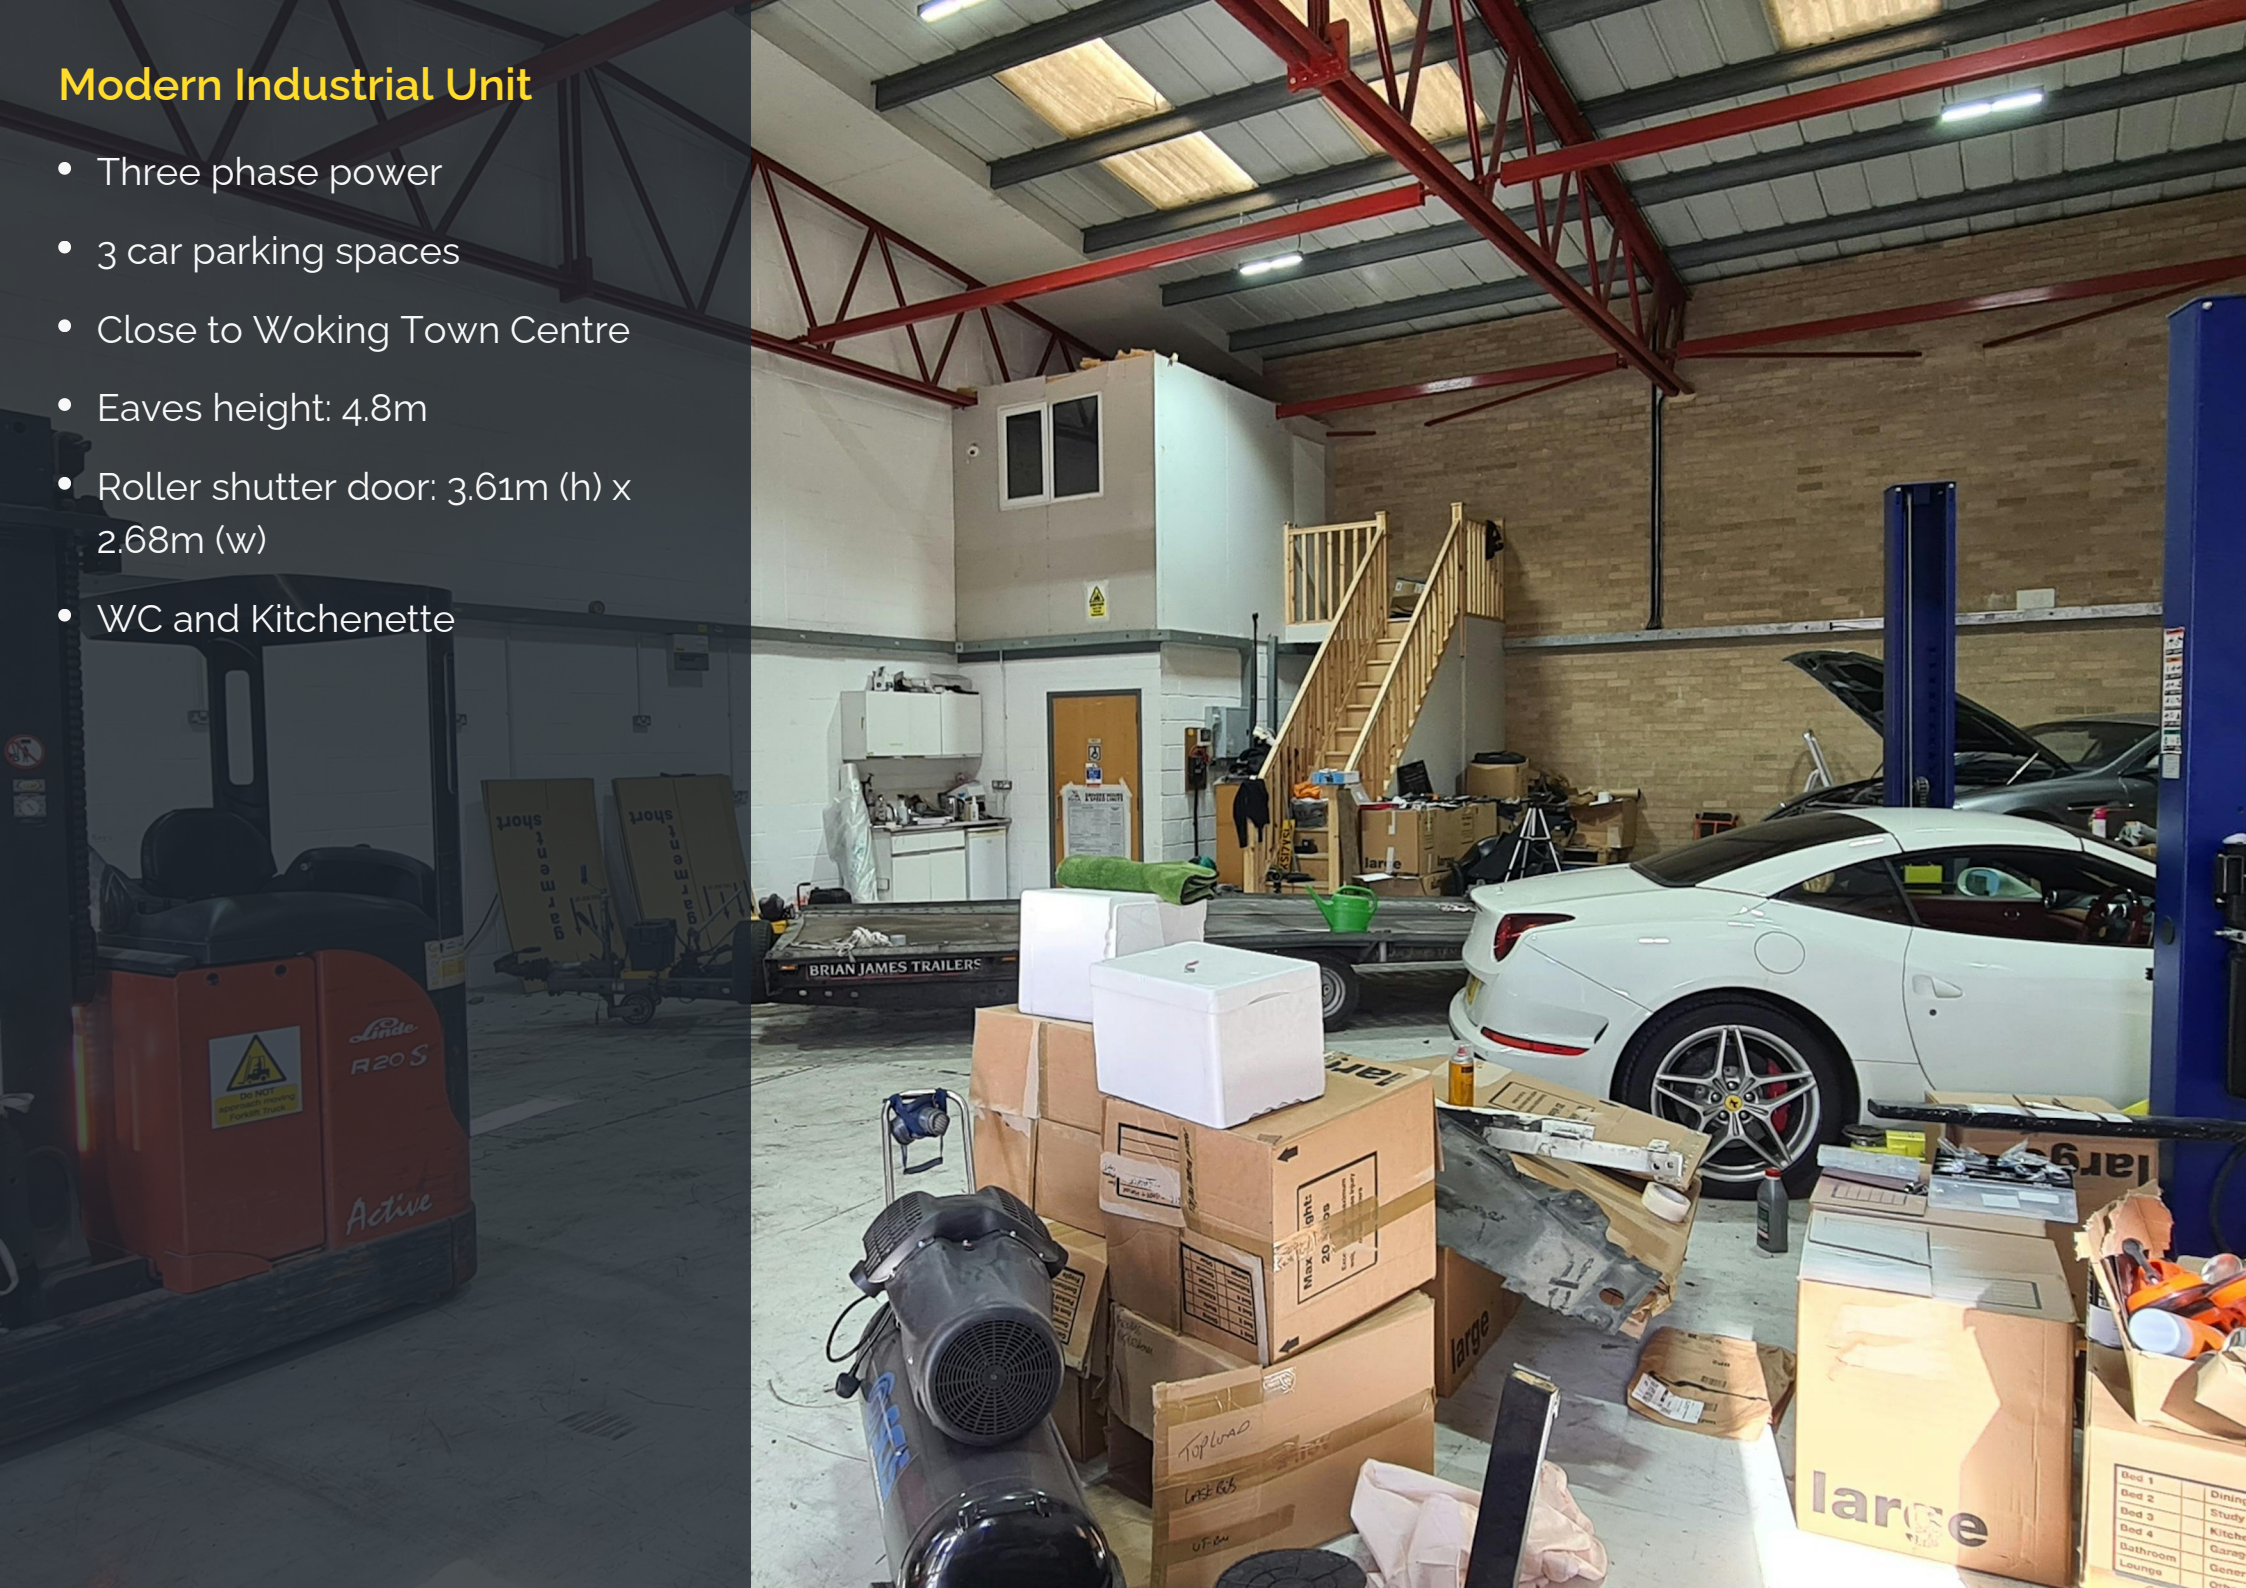

Owen  
Isherwood  
CHARTERED SURVEYORS

Unit 4 Boundary Business Centre, Boundary Way, Maybury, Woking, GU21 5DH

**TO LET | 2,084 SQ FT (193.61 SQ M)**

Modern Industrial Unit

## Modern Industrial Unit

- Three phase power
- 3 car parking spaces
- Close to Woking Town Centre
- Eaves height: 4.8m
- Roller shutter door: 3.61m (h) x 2.68m (w)
- WC and Kitchenette

## Location

Boundary Business Centre is located about 0.5 miles from Six Crossroads roundabout (linking to the A320). Woking town centre is within walking distance, offering strong retail and cultural amenities, while the mainline station provides fast, frequent services to London Waterloo (around 28 minutes). Woking lies roughly 30 miles southwest of central London and 6 miles north of Guildford.

## Description

The unit provides modern, high-quality industrial accommodation, featuring WC and kitchenette facilities. It benefits from three-phase power, three allocated car parking spaces, and a convenient location close to Woking town centre. The property has an eaves height of 4.8m and includes a roller shutter door measuring 3.61m (h) x 2.68m (w), making it suitable for a range of industrial and storage uses.