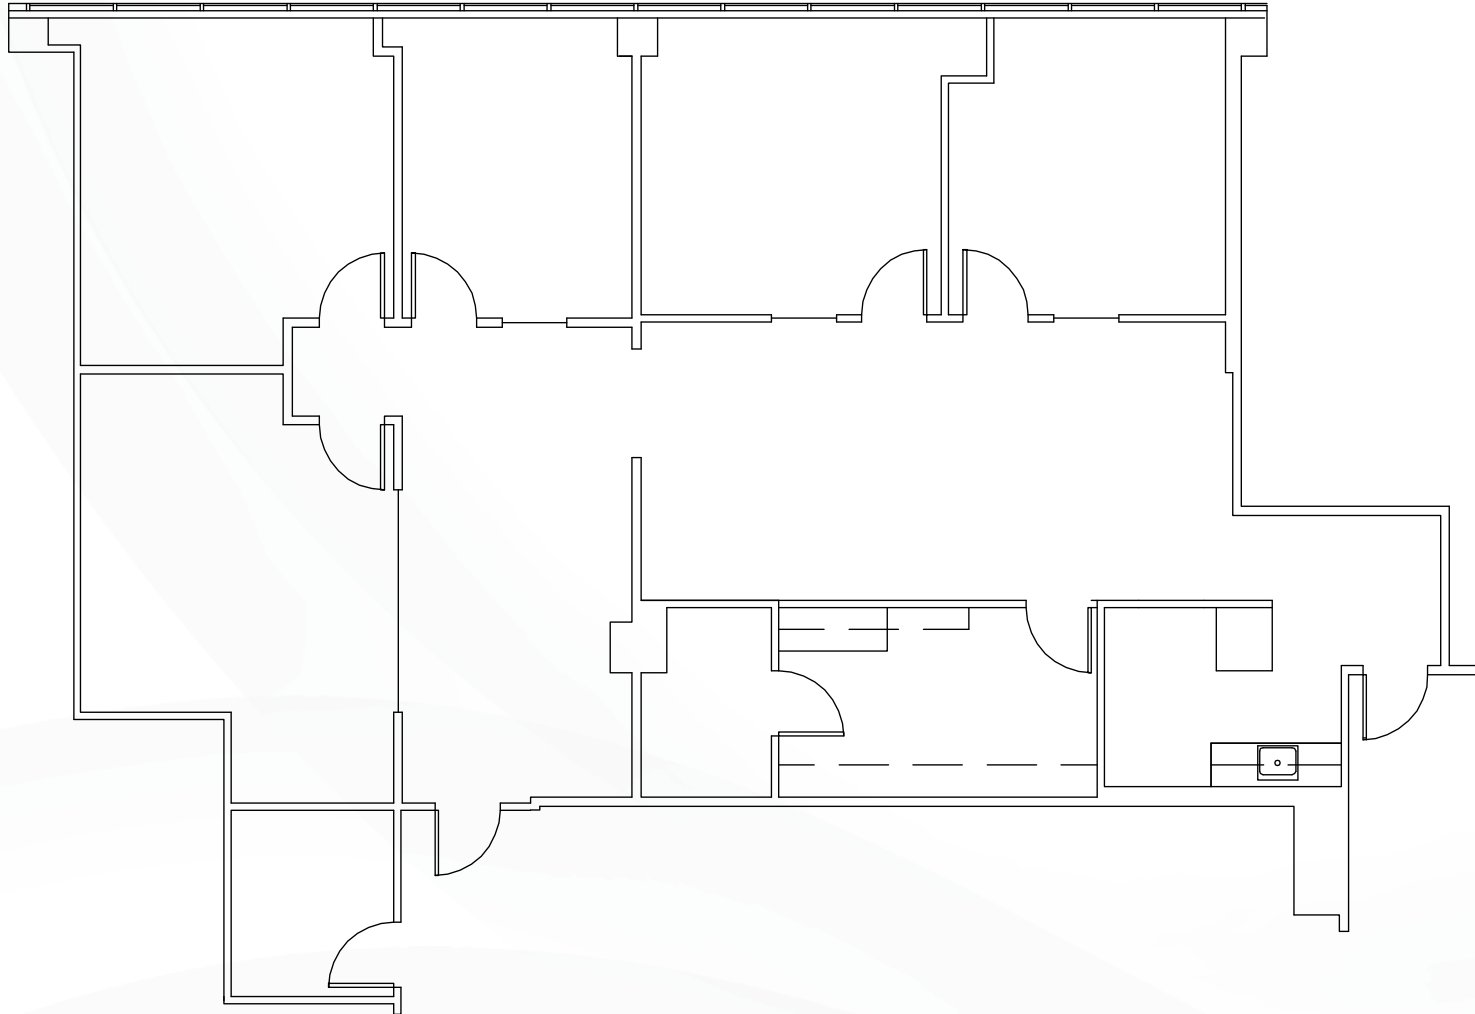

# FLORIDA BLUE TOWER

Suite 814  
2,445 RSF