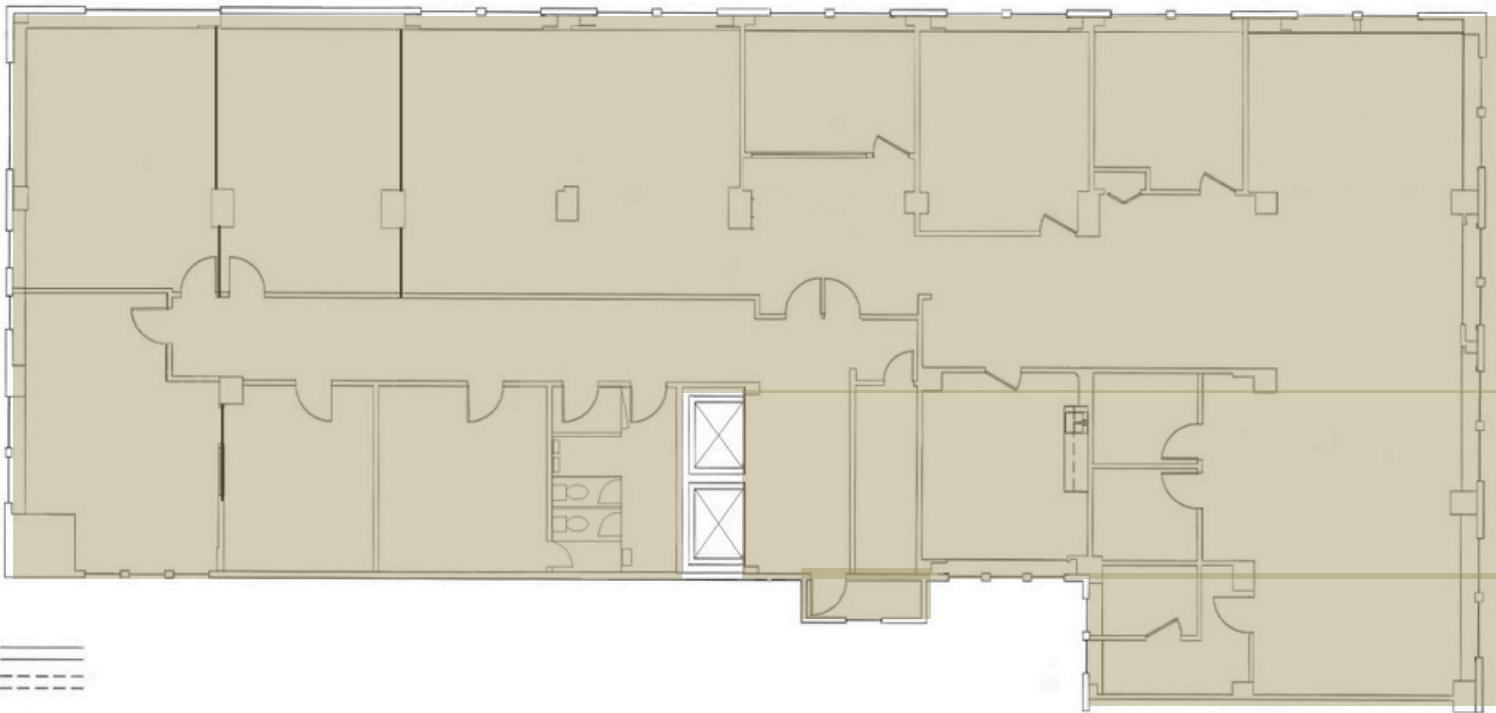

610 BUILDING

610 SW BROADWAY | PORTLAND, OR

SUITE 600: 4,125 RSF

FOR LEASING INFORMATION:

CARTER BEYL

Licensed in Oregon

503.522.2280

Carter@menasheproperties.com