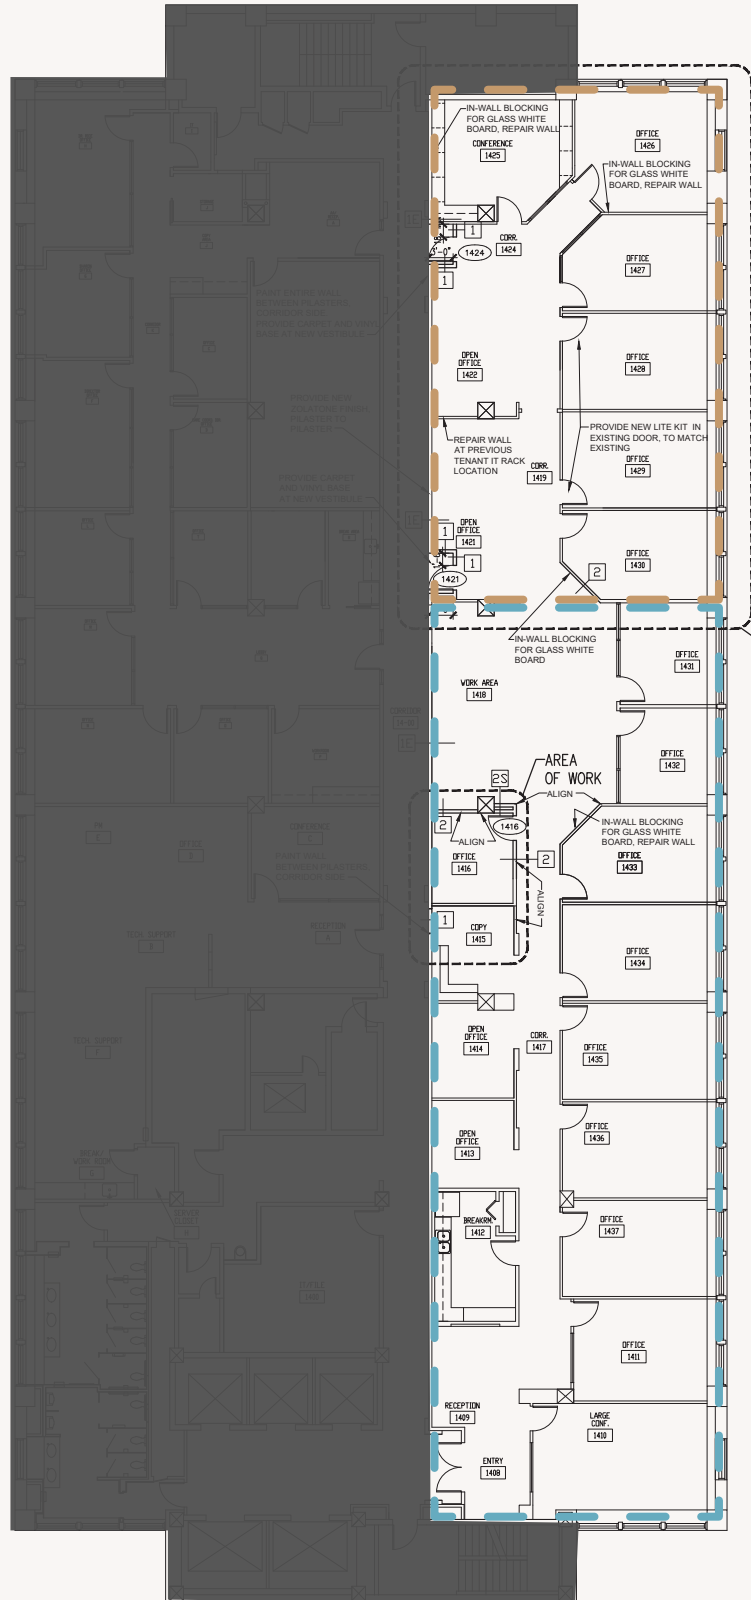

SUITE 1400

2,505 - 6,994 RSF

841

PRUDENTIAL DR.

JACKSONVILLE, FL 32207

SUITE 1400A
±2,505 RSF

SUITE 1400A
±4,489 RSF