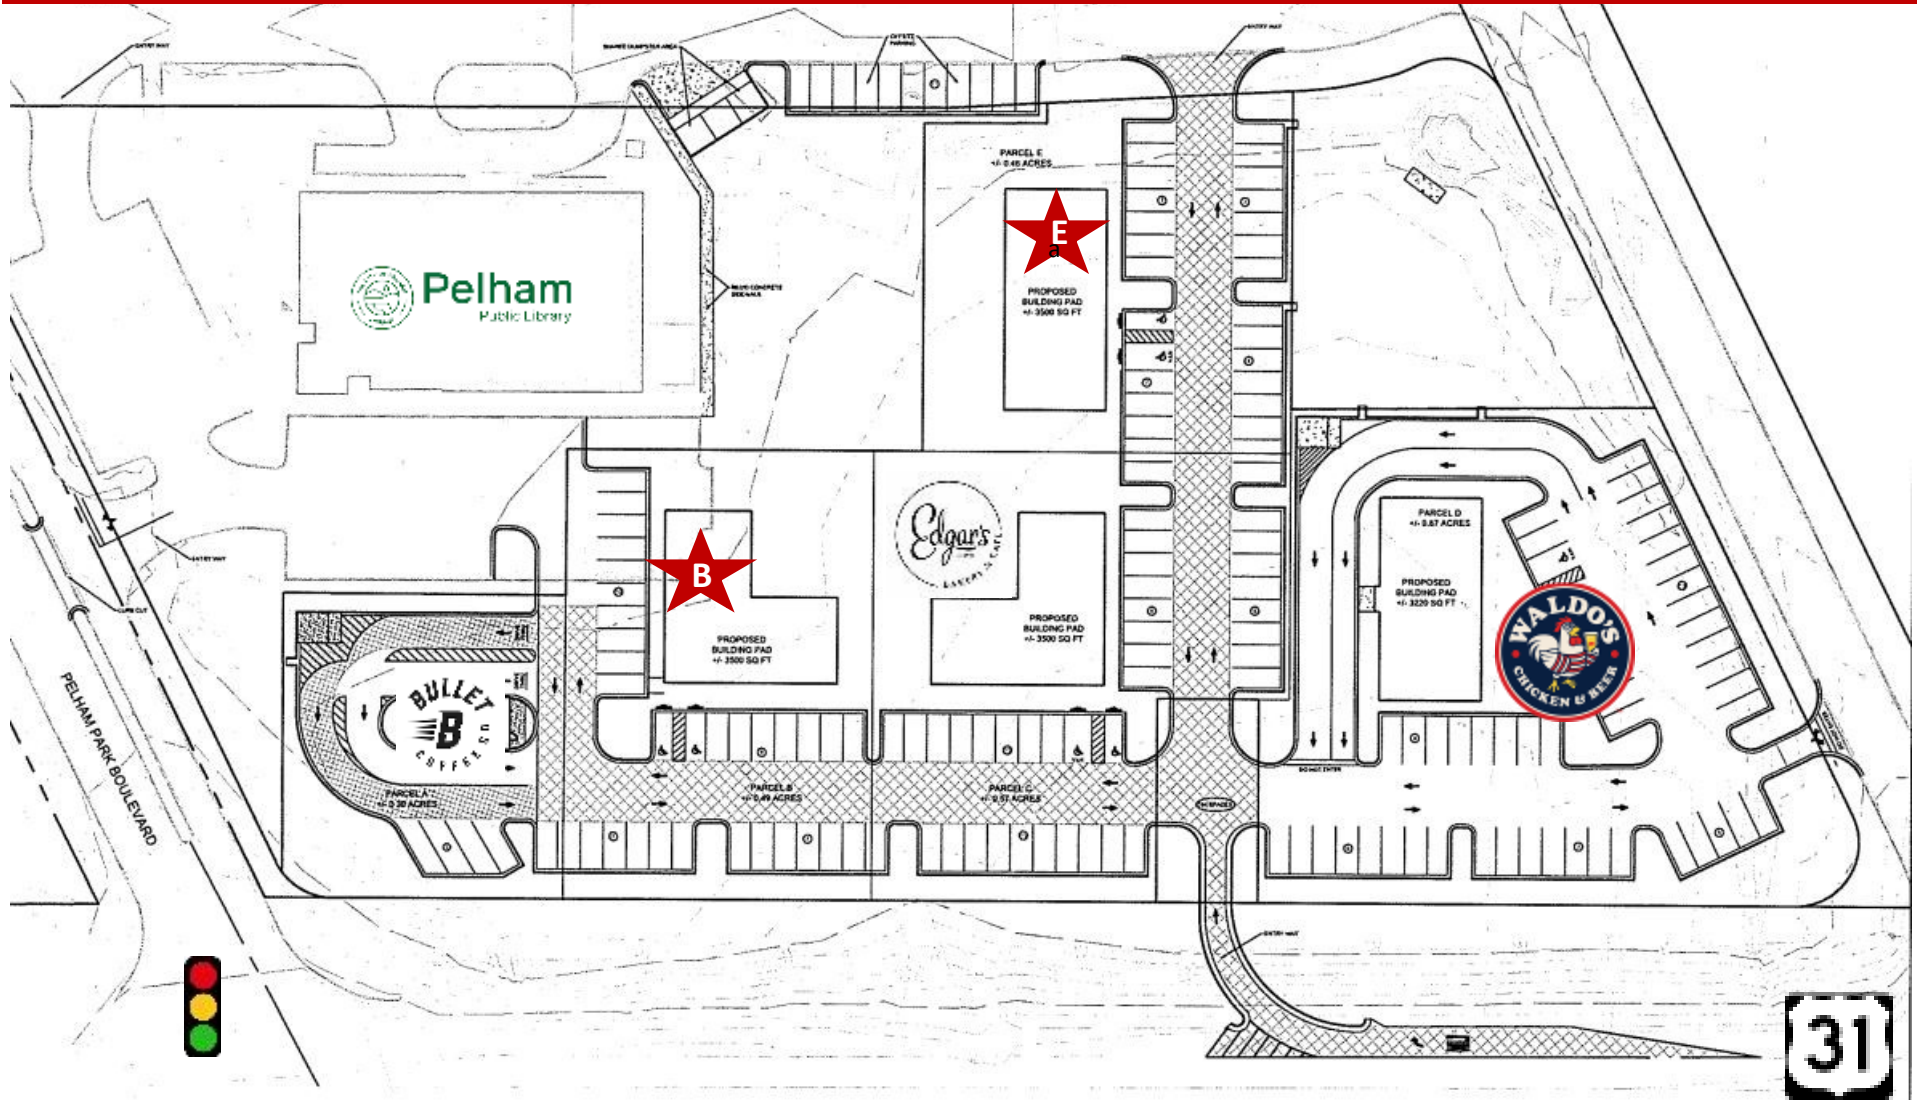

CONCEPTUAL BUILDING PLAN

Pelham Park ♦ Pelham, AL ♦ 35124 ♦ Shelby County