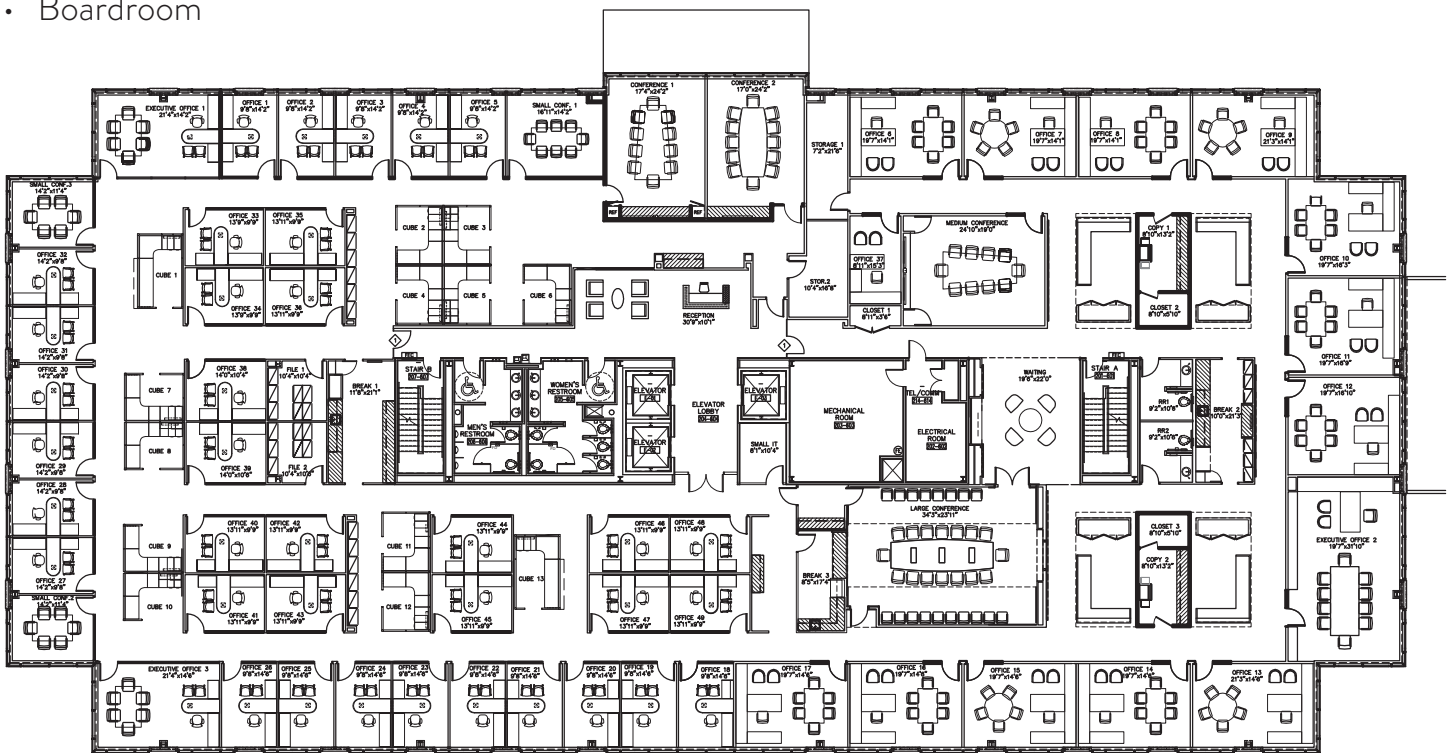

Suite 600 - 28,520 SF

16 executive offices | 21 standard offices
14 cubicles | 3 conference rooms | 1 boardroom

[TAKE VIRTUAL TOUR](#)

Features

- Plug-n-play
- Boardroom