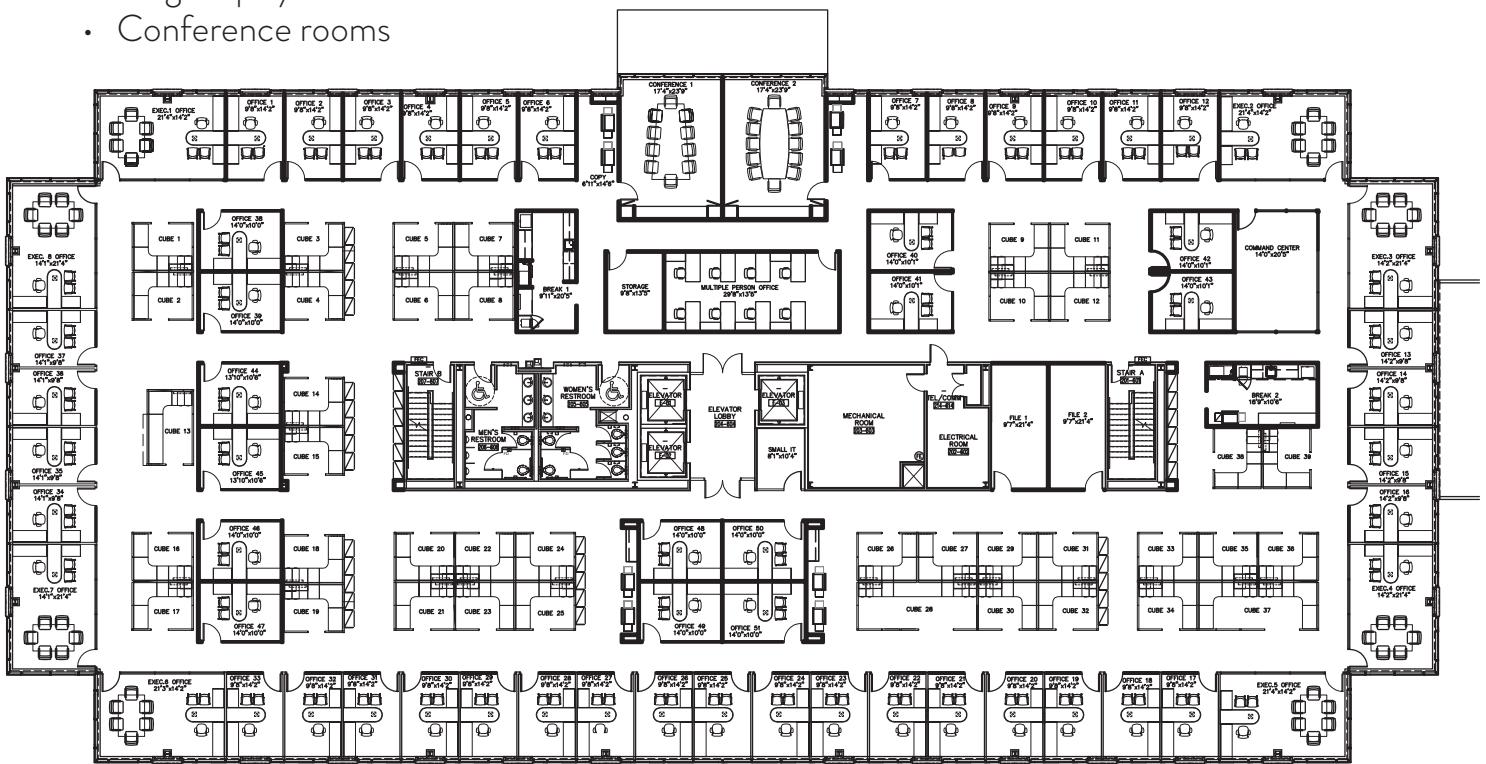

Suite 500 - 28,520 SF

8 executive offices | 51 standard offices
37 cubicles | 2 conference rooms

[TAKE VIRTUAL TOUR](#) 

Features

- Plug-n-play
- Conference rooms

Suite 600 - 28,520 SF

16 executive offices | 21 standard offices
14 cubicles | 3 conference rooms | 1 boardroom