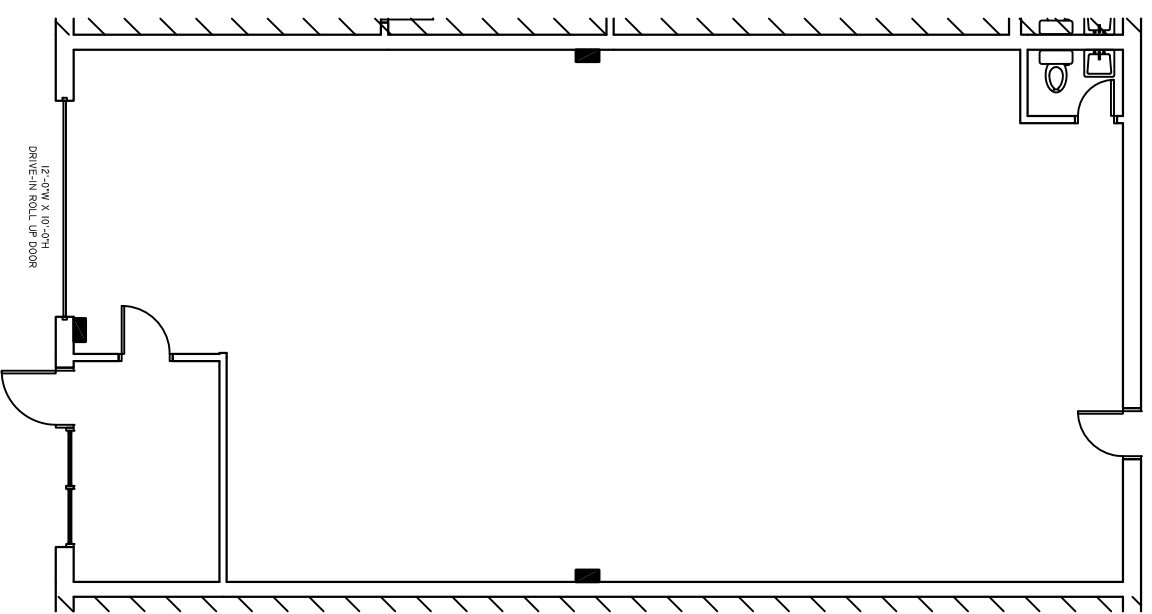

KEYPLAN

WILLIAM MIDDOUR 404.290.9713
WMIDDOUR@MIDDOURINVESTMENTS.COM
ALLIE SCHONBERG 404.242.1660
ASCHONBERG@MIDDOURINVESTMENTS.COM

PLANNING
INTERIORS

6487 GA-85

SUITE J

1,833 RSF