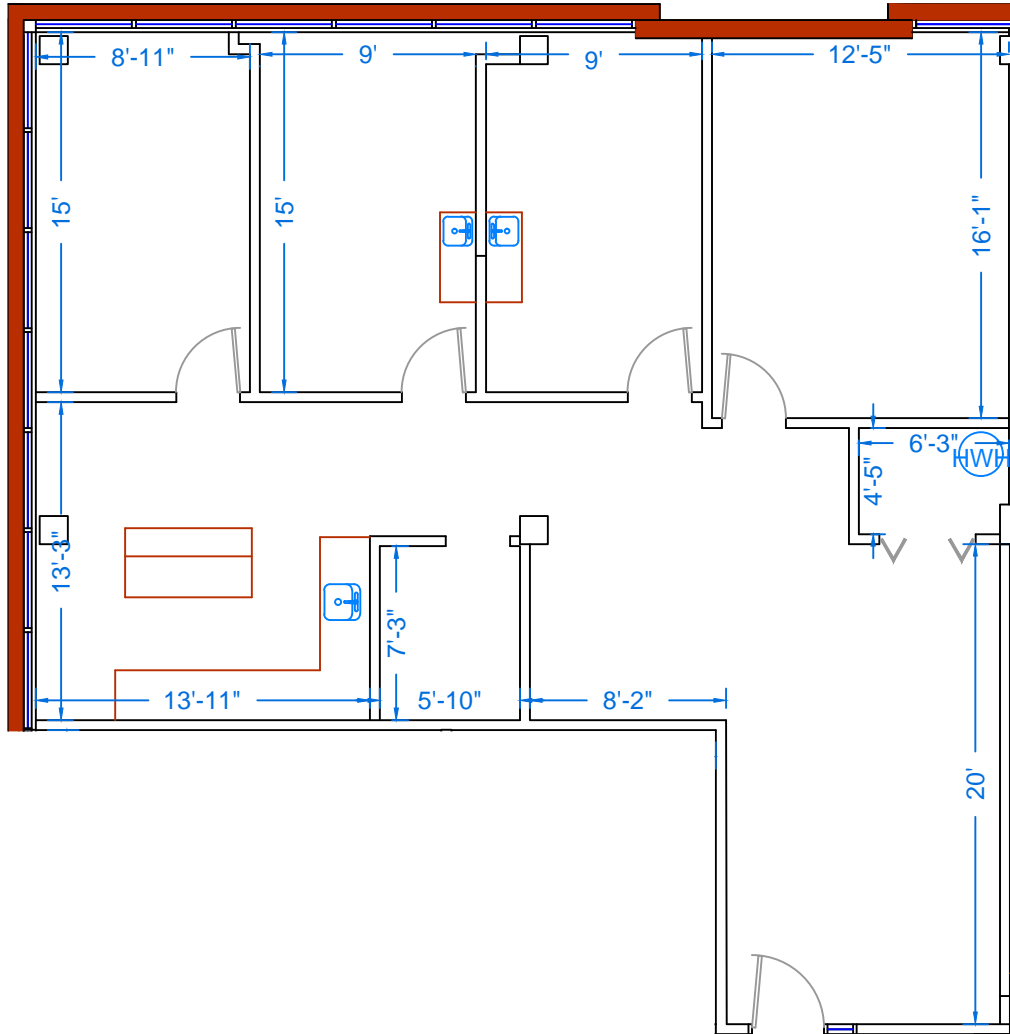

# Ritzenthaler Building

3233 N Arlington Hts, Suite 302  
1,741 Rentable Square Feet

Scale: 1/4" = 1'-0"

PO Box 1189  
Palatine, IL 60078

**MOATS**  
OFFICE PROPERTIES

Office: 847-359-2121  
Ryan: 847-363-9700