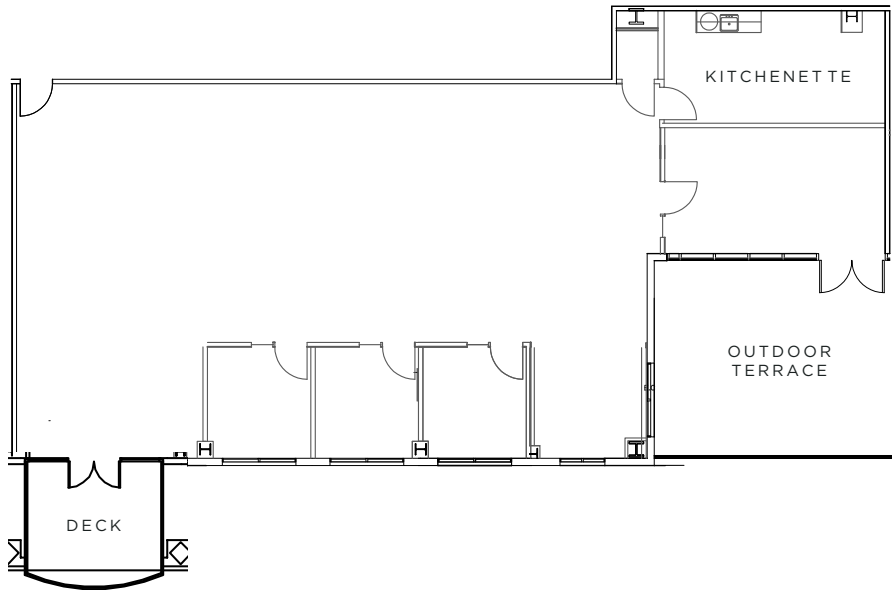

WOODSIDE OFFICE CENTER

7250 Redwood Boulevard Novato, CA 94945

SUITE 109: ± 3,444 RSF

SUITE HIGHLIGHTS

- 3 private offices
- Conference room
- Kitchenette
- Large open creative space
- Outdoor terrace
- Deck