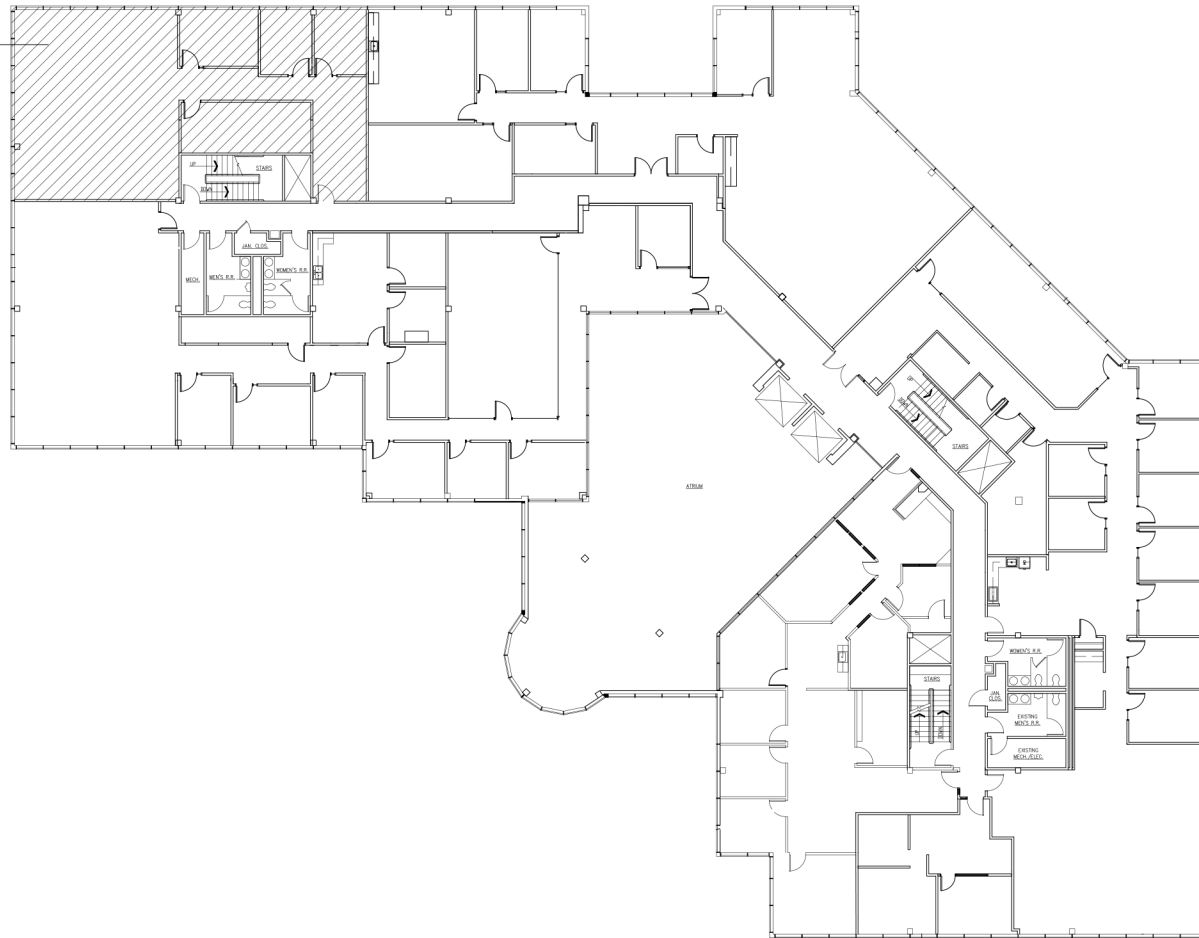

**SUITE 260
AVAILABLE
2,525 SF**

CASTLE CREEK V

5750 CASTLE CREEK PARKWAY - 2ND FLOOR
INDIANAPOLIS, INDIANA 46250