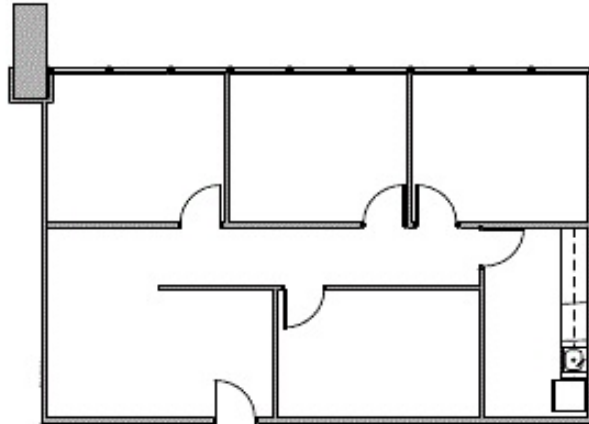

CALL TO SCHEDULE A TOUR TODAY!

DallasLeasing@BoxerProperty.com

(214) 651-RENT (7368)

www.boxerproperty.com

CARILLON TOWERS

13601 PRESTON RD, DALLAS, TX 75240

SUITE: E420

RSF: 1,336