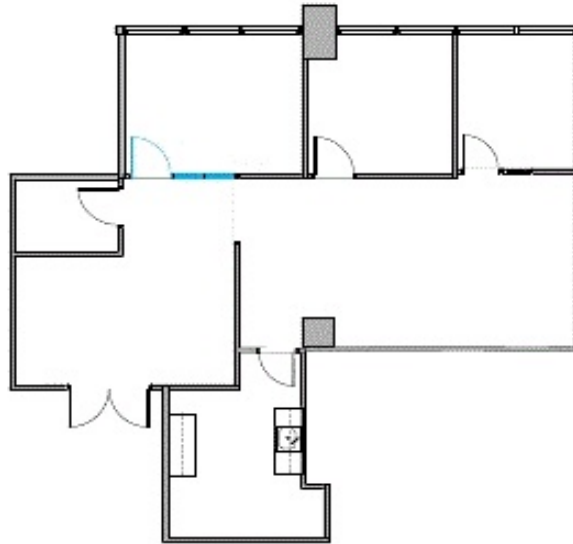

CARILLON TOWERS

13601 PRESTON RD, DALLAS, TX 75240

SUITE: W460

RSF: 1,364

SUITE FEATURES:

- Reception Area
- 2 Window Offices
- 1 Conference Room
- 1 Bullpen
- Kitchen
- Break Area
- Sink
- File Or Storage Area
- 1 Entrance

CALL TO SCHEDULE A TOUR TODAY!

DallasLeasing@BoxerProperty.com

(214) 651-RENT (7368)

www.boxerproperty.com