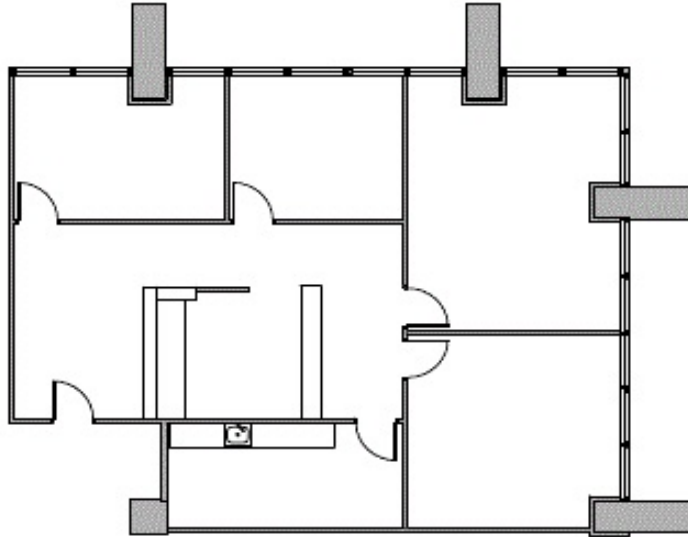

CARILLON TOWERS

13601 PRESTON RD, DALLAS, TX 75240

SUITE: E430

RSF: 1,856

SUITE FEATURES:

Reception area with tile entry
built-in reception desk with granite countertop. Work Area
with Built-Ins
4 Window offices
breakroom with sink.

CALL TO SCHEDULE A TOUR TODAY!

DallasLeasing@BoxerProperty.com

(214) 651-RENT (7368)

www.boxerproperty.com