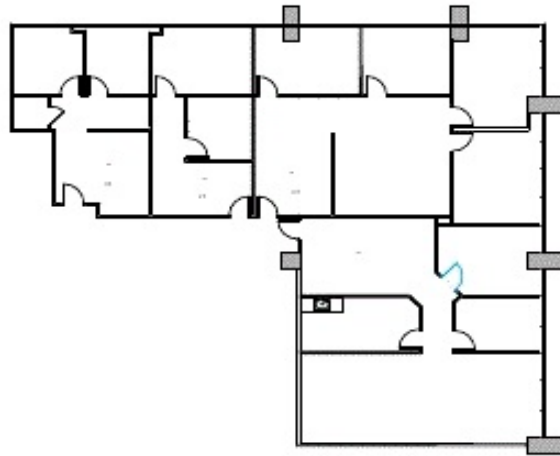

CARILLON TOWERS

13601 PRESTON RD, DALLAS, TX 75240

SUITE: E1090.02

RSF: 4,199

SUITE FEATURES:

- 8 Window Offices
- 1 Interior Office
- 1 Conference Room
- 2 Bullpens
- 1 Closets
- 4 Entrances

CALL TO SCHEDULE A TOUR TODAY!

DallasLeasing@BoxerProperty.com

(214) 651-RENT (7368)

www.boxerproperty.com