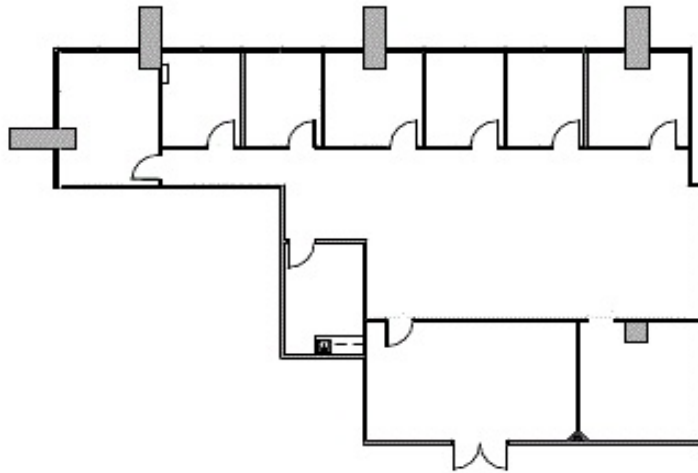

CALL TO SCHEDULE A TOUR TODAY!

DallasLeasing@BoxerProperty.com

(214) 651-RENT (7368)

www.boxerproperty.com

CARILLON TOWERS

13601 PRESTON RD, DALLAS, TX 75240

SUITE: W400

RSF: 2,790