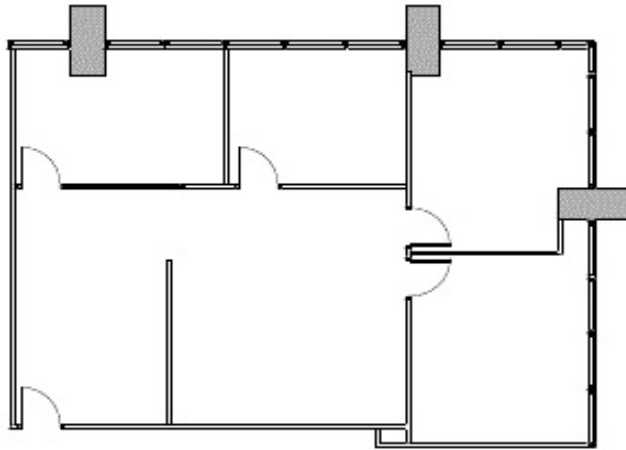

CARILLON TOWERS

13601 PRESTON RD, DALLAS, TX 75240

SUITE: E1092

RSF: 1,547

SUITE FEATURES:

- Reception Area
- 3 Window Offices
- 1 Conference Room
- 1 Bullpen
- Corner Location
- 1 Entrance

CALL TO SCHEDULE A TOUR TODAY!