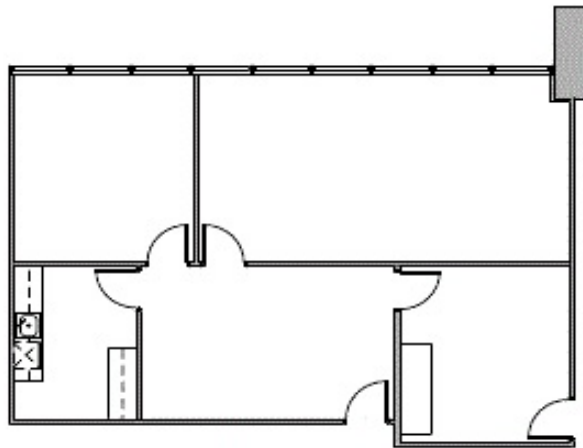

SUITE FEATURES:

Reception
Open area
2 window office
with kitchen
sink
File Or Storage Area.

CALL TO SCHEDULE A TOUR TODAY!

DallasLeasing@BoxerProperty.com

(214) 651-RENT (7368)

www.boxerproperty.com

CARILLON TOWERS