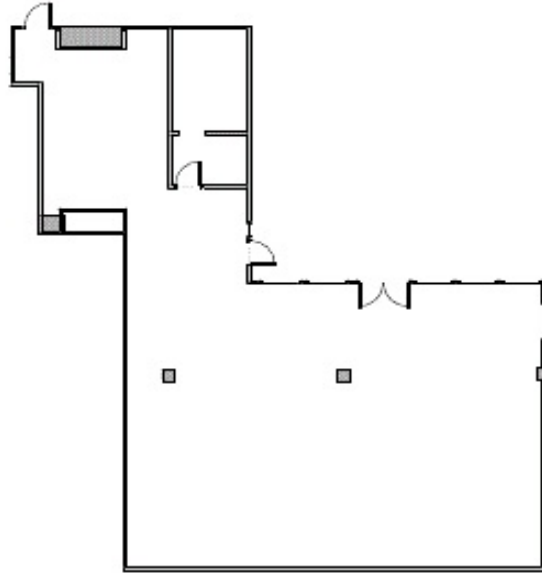

www.boxerproperty.com

CARILLON TOWERS

13601 PRESTON RD, DALLAS, TX 75240

SUITE: C-15

RSF: 2,964

SUITE FEATURES:

Basement shell space

large open area with 2 interior and one exterior entrance.