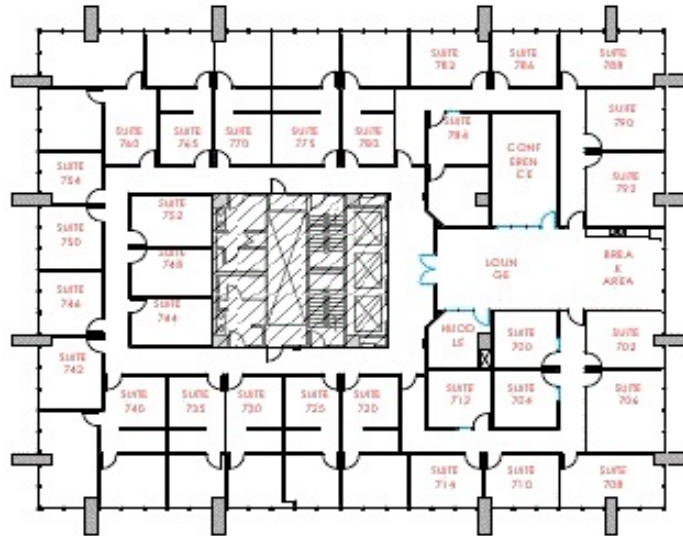

CARILLON TOWERS

13601 PRESTON RD, DALLAS, TX 75240

SUITE: W700.01

RSF: 12,203

SUITE FEATURES:

- Reception Area
- 24 Window Offices
- 7 Interior Offices
- 1 Conference Room
- 1 Bullpen
- Open Area
- 1 Rest Room
- Corner Location
- 1 Entrance

CALL TO SCHEDULE A TOUR TODAY!

DallasLeasing@BoxerProperty.com

(214) 651-RENT (7368)

www.boxerproperty.com