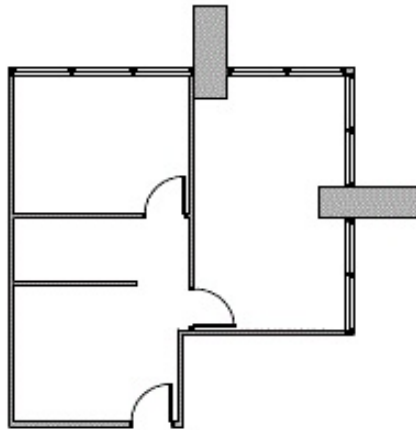

DallasLeasing@BoxerProperty.com

(214) 651-RENT (7368)

www.boxerproperty.com

CARILLON TOWERS

13601 PRESTON RD, DALLAS, TX 75240

SUITE: W740

SUITE FEATURES:

Reception
open area
and 2 window offices