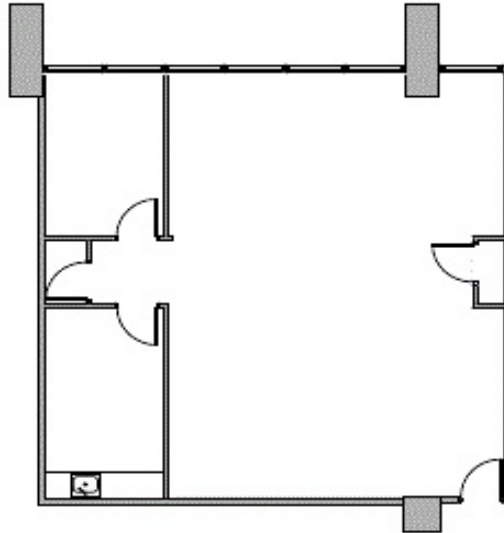

CARILLON TOWERS

13601 PRESTON RD, DALLAS, TX 75240

SUITE: E930

RSF: 1,395

SUITE FEATURES:

- Large open Area
- 1 Window Office
- 2 Storage Closets
- Break room with sink
- 1 entrance

CALL TO SCHEDULE A TOUR TODAY!

DallasLeasing@BoxerProperty.com

(214) 651-RENT (7368)

www.boxerproperty.com