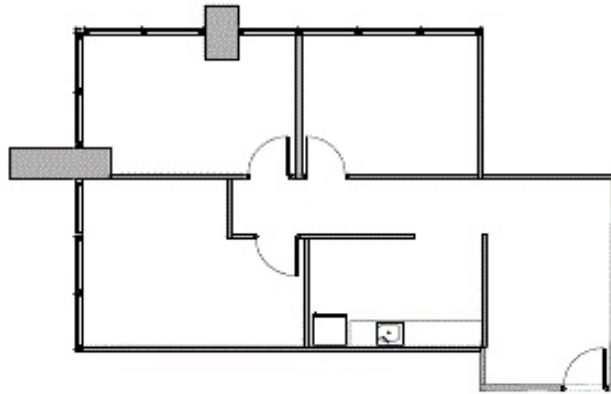

DallasLeasing@BoxerProperty.com

(214) 651-RENT (7368)

www.boxerproperty.com

CARILLON TOWERS

13601 PRESTON RD, DALLAS, TX 75240

SUITE: W430

RSF: 1,075

SUITE FEATURES:

- Reception Area
- 3 Window Offices
- Break Area
- Corner Location
- 1 Entrance

CALL TO SCHEDULE A TOUR TODAY!

DallasLeasing@BoxerProperty.com

(214) 651-RENT (7368)

www.boxerproperty.com

CARILLON TOWERS

13601 PRESTON RD, DALLAS, TX 75240