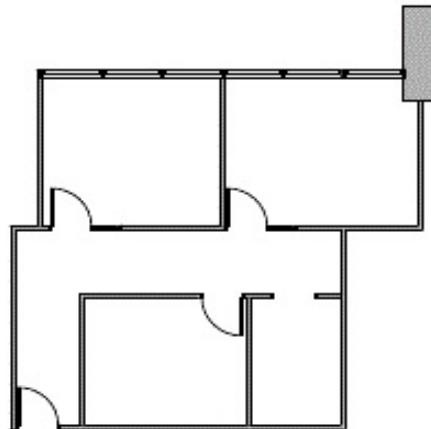

CALL TO SCHEDULE A TOUR TODAY!

DallasLeasing@BoxerProperty.com

(214) 651-RENT (7368)

www.boxerproperty.com

CARILLON TOWERS

13601 PRESTON RD, DALLAS, TX 75240

SUITE: E215

SUITE FEATURES:

Two large window offices

1 interior office

1 storage area.

CALL TO SCHEDULE A TOUR TODAY!

DallasLeasing@BoxerProperty.com

(214) 651-RENT (7368)

www.boxerproperty.com

CARILLON TOWERS