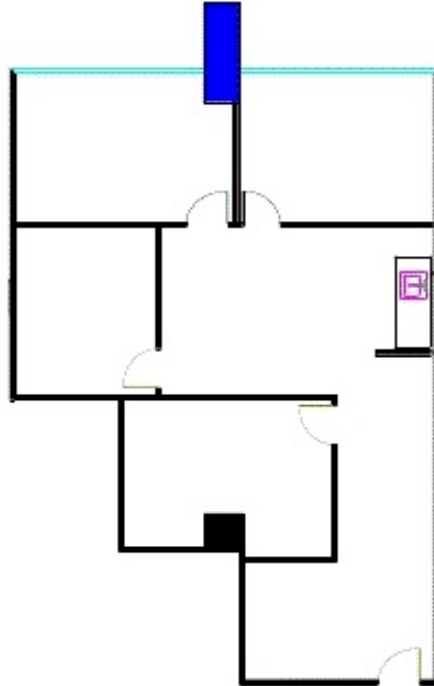

CALL TO SCHEDULE A TOUR TODAY!

DallasLeasing@BoxerProperty.com

(214) 651-RENT (7368)

www.boxerproperty.com

CARILLON TOWERS

13601 PRESTON RD, DALLAS, TX 75240

SUITE: W312

RSF: 1,331

SUITE FEATURES:

Reception Area with tile entry

2 Large Window Offices

2 Interior Offices

Coffee bar area with sink & dishwasher!

CALL TO SCHEDULE A TOUR TODAY!

DallasLeasing@BoxerProperty.com

(214) 651-RENT (7368)