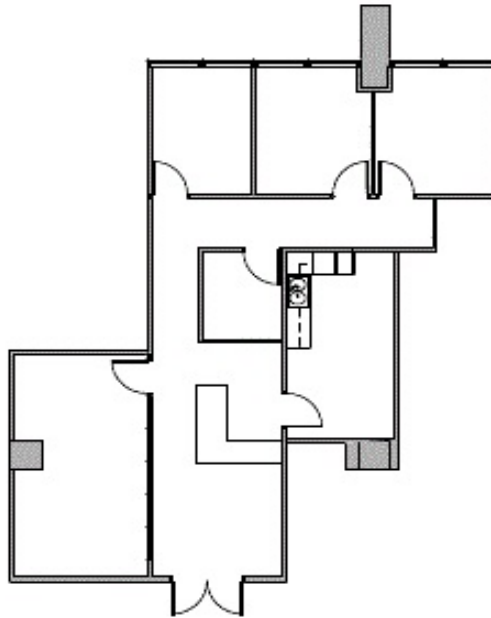

CARILLON TOWERS

13601 PRESTON RD, DALLAS, TX 75240

SUITE: W800

RSF: 1,416

SUITE FEATURES:

Reception Area

Tile Entry

Conference Room with floor to ceiling glass

3 Window Offices

Kitchen/Breakroom with sink
dishwasher & cabinets!

CALL TO SCHEDULE A TOUR TODAY!

DallasLeasing@BoxerProperty.com

(214) 651-RENT (7368)

www.boxerproperty.com