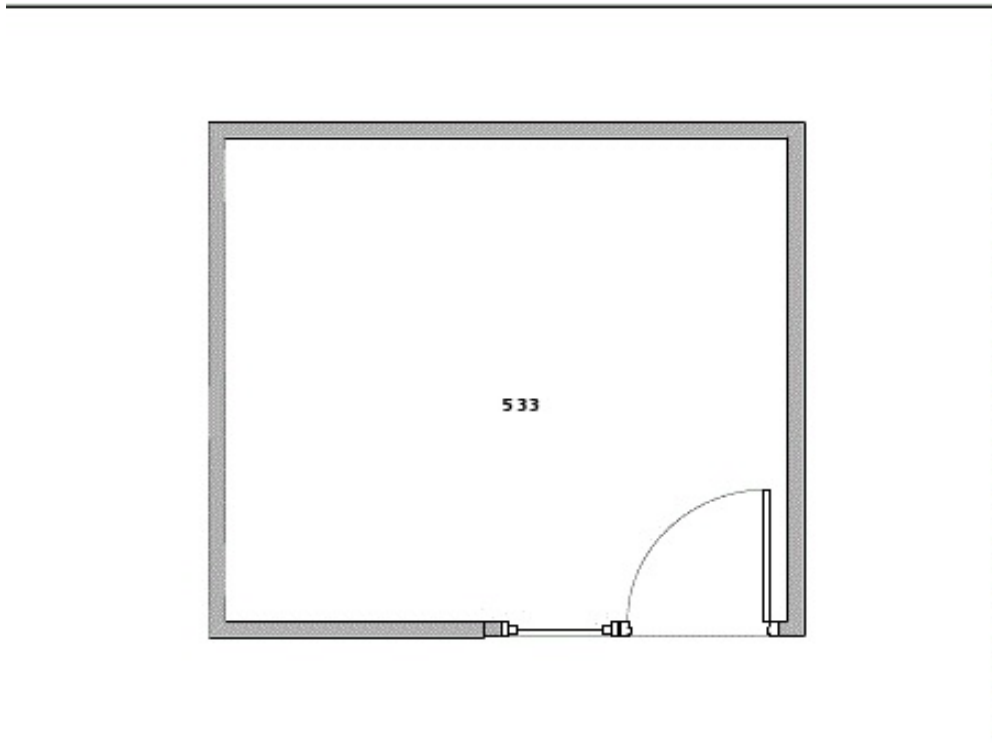

CARILLON TOWERS

13601 PRESTON RD, DALLAS, TX 75240

SUITE: W533

SUITE FEATURES:

Single room

private

interior office with sidelight. Featuring shared Waiting Area

Conference Room & Lounge

CALL TO SCHEDULE A TOUR TODAY!

DallasLeasing@BoxerProperty.com

(214) 651-RENT (7368)

www.boxerproperty.com