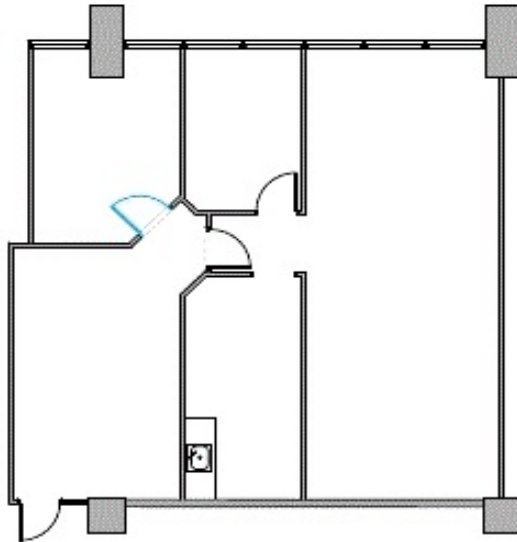

CALL TO SCHEDULE A TOUR TODAY!

DallasLeasing@BoxerProperty.com

(214) 651-RENT (7368)

www.boxerproperty.com

CARILLON TOWERS

13601 PRESTON RD, DALLAS, TX 75240

SUITE: E1090

RSF: 1,503