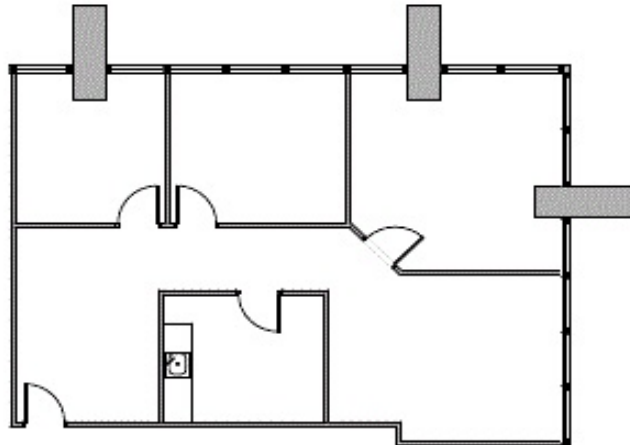

(214) 651-RENT (7368)

www.boxerproperty.com

CARILLON TOWERS

13601 PRESTON RD, DALLAS, TX 75240

SUITE: W630

RSF: 1,395

SUITE FEATURES:

Reception Area
3 Window Offices
1 Bullpen
Kitchen
Sink