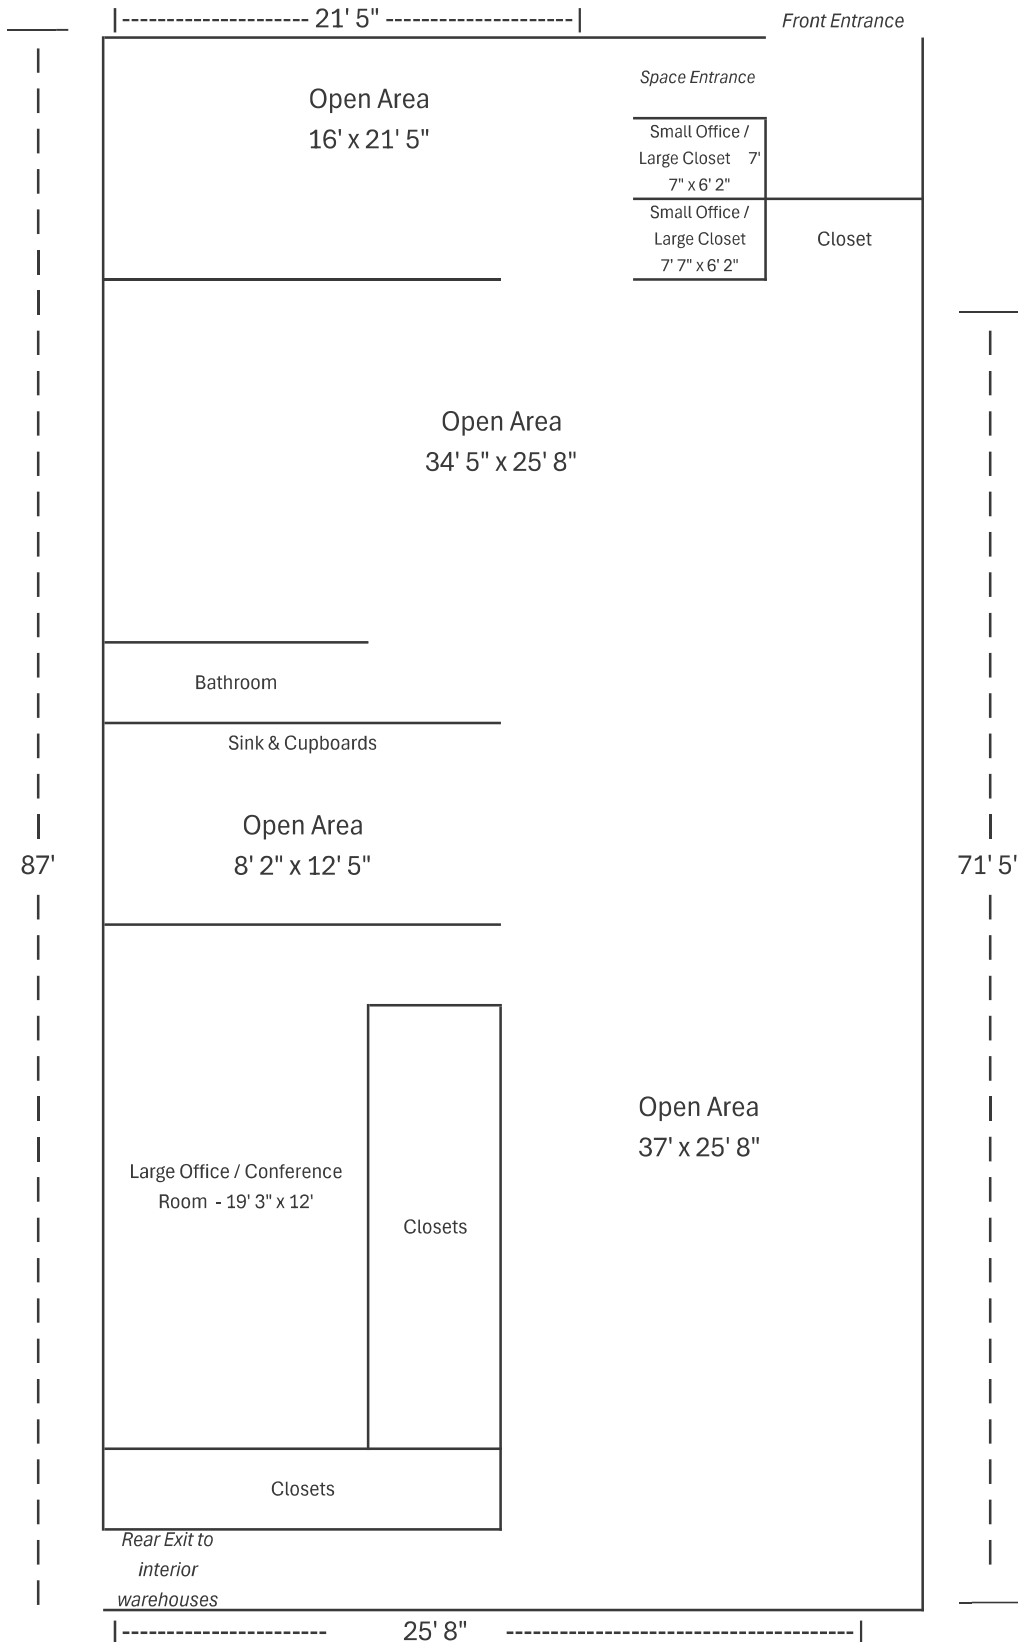

**Trout Run Business Center
348 North Reading Road - Floor Plan**

**North
West East
South**

**R
o
u
t
e

2
7
2

N
o
r
t
h

R
e
a
d
i
n
g

R
o
a
d**