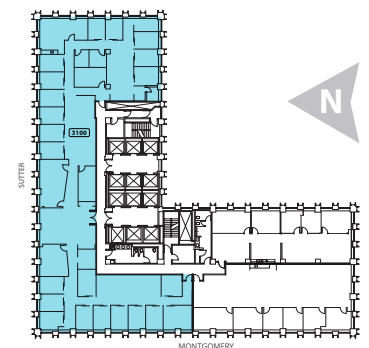

SUITE 3100

10,144 rsf | available May 2027

Water view suite

- Double door entry off elevator
- 24 offices
- 2 conference rooms
- 2 phone rooms
- Formal reception
- Open area for workstations

Kelly Glass
415 322 5062
kelly.glass@avisonyoung.com
Re Lic: 01335179