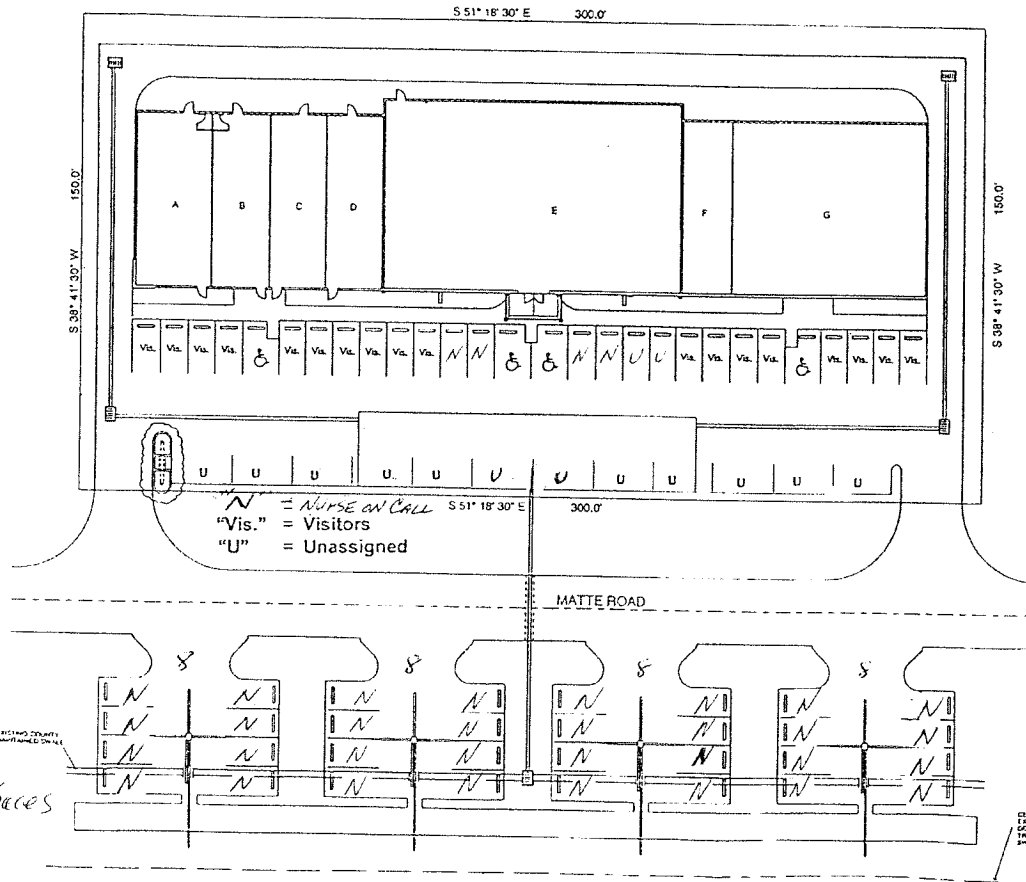

3036 TAMMAM, TRAIL
PARKING SPACES
TOTAL 72

32 spaces

32
36
4 Handicap
72 parking spaces