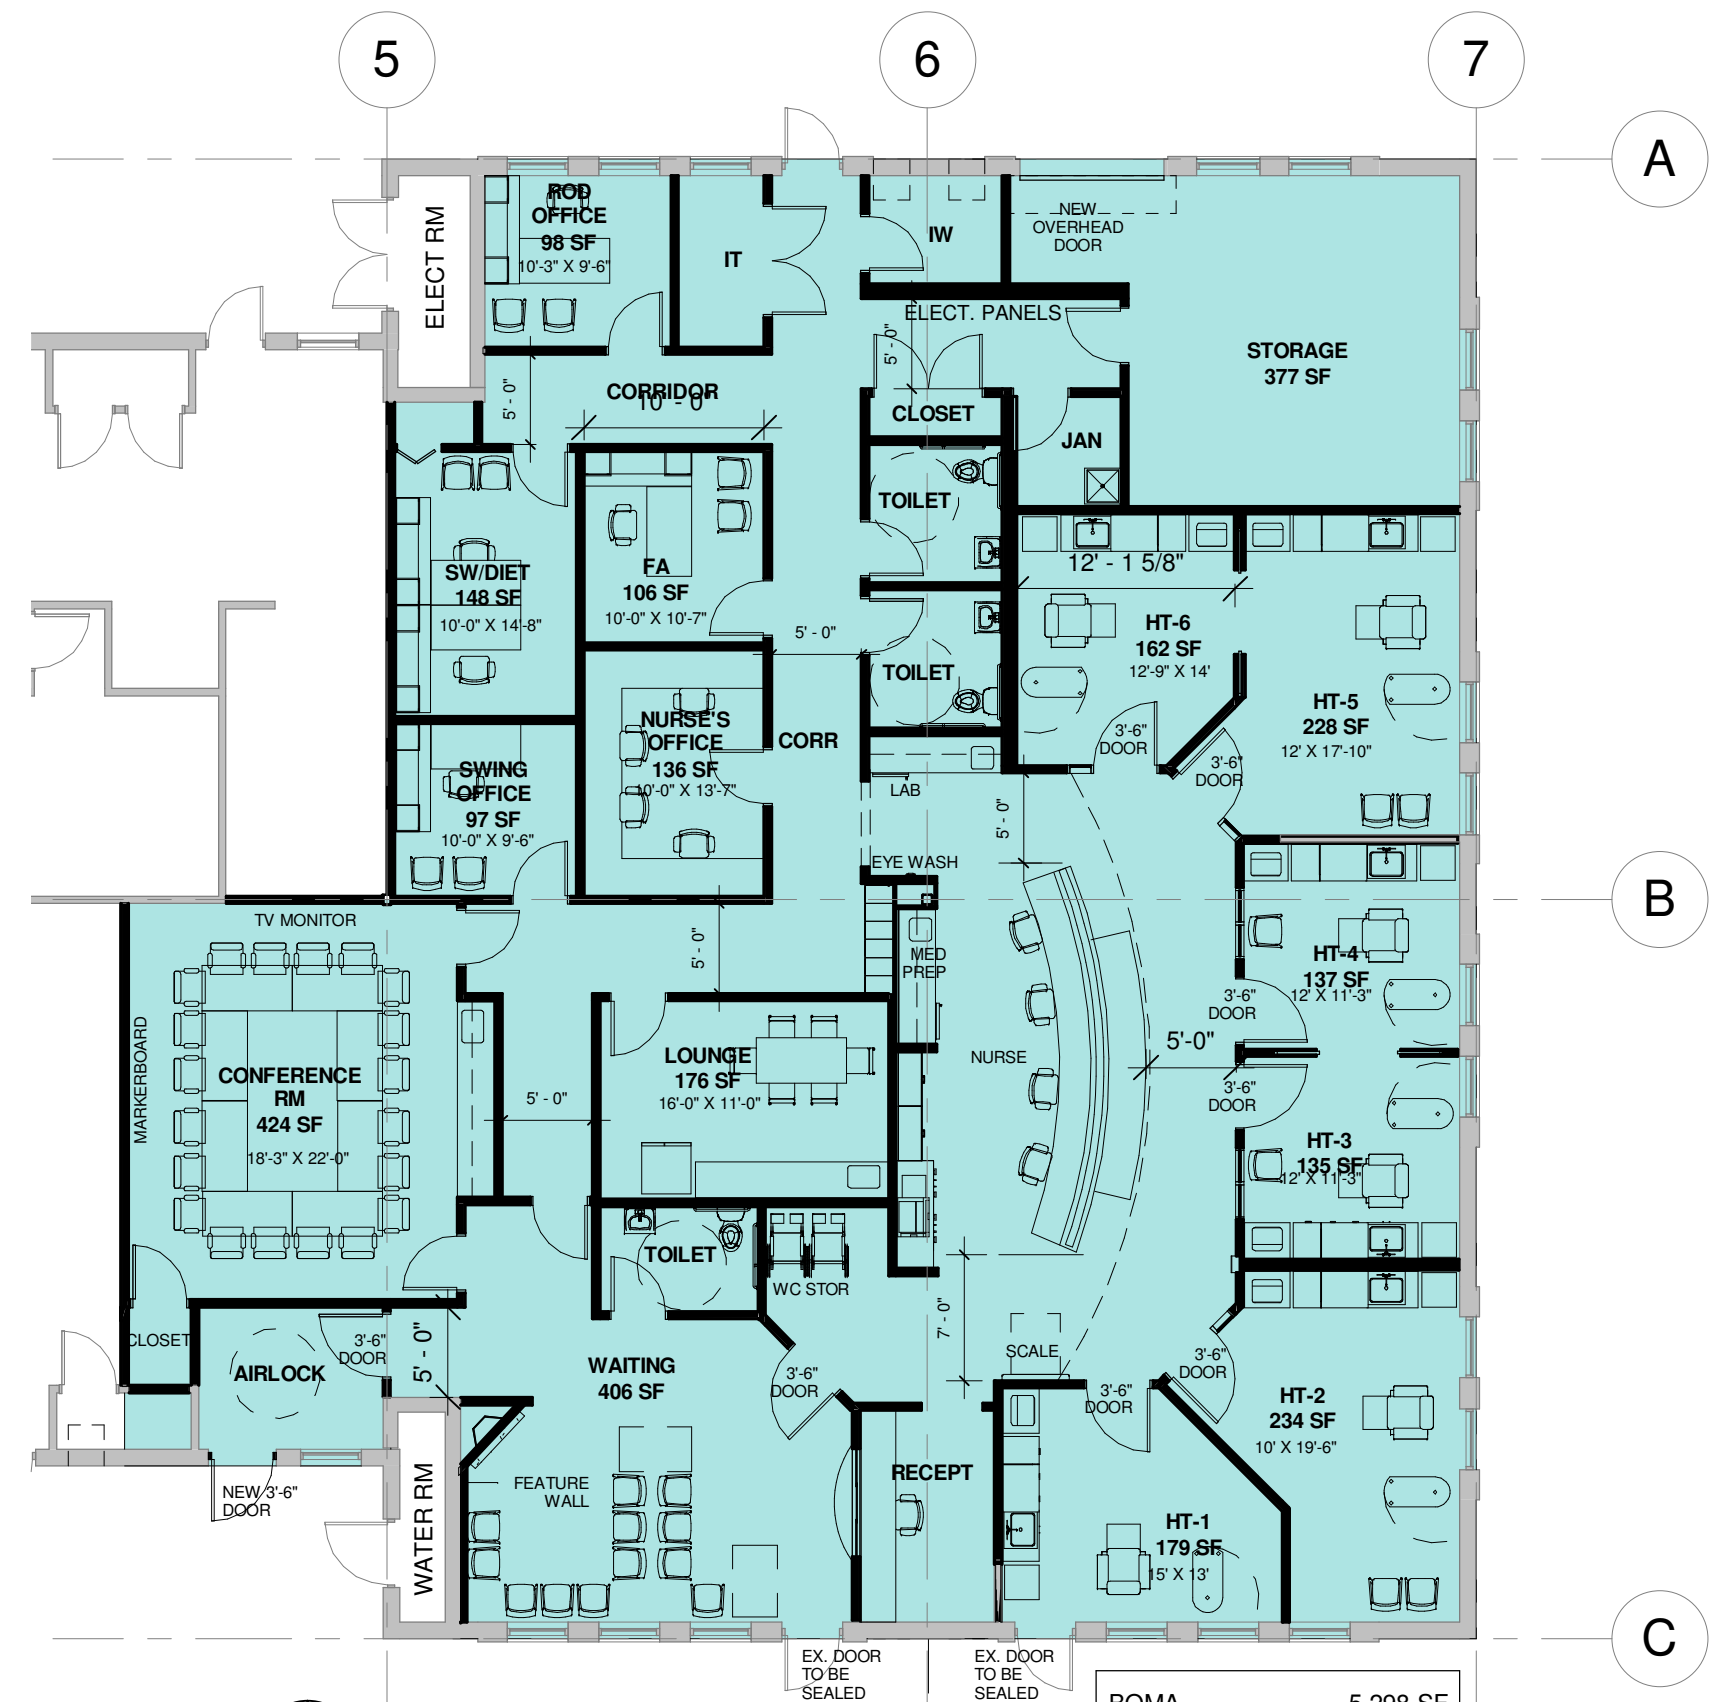

**KENNEDY HOME TRAINING**

For  
*Davita.*

At:  
5513 North Cumberland  
Chicago, IL 60656

copyright 2013

No.	Description	Date

**1 FLOOR PLAN**  
3/32" = 1'-0"

BOMA	5,298 SF
USABLE AREA	5,072 SF

**FLOOR PLAN**

**A-1**