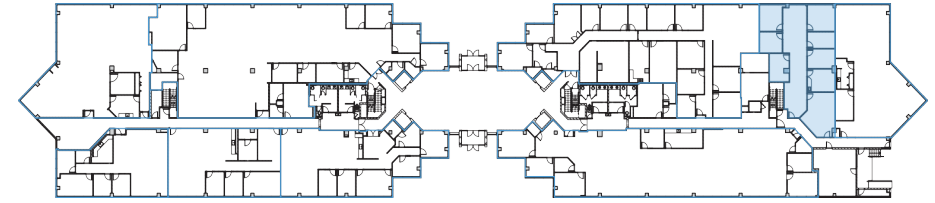

1 BURTON HILLS BLVD.
NASHVILLE, TN 37215

2,607 RSF

 FLOOR 01 - Suite 120E

FOR MORE INFORMATION PLEASE CONTACT:

EAKIN PARTNERS LLC
1201 Demonbreun Street | Suite 1400
Nashville TN 37203
615 . 250 . 1800

TOM HARWELL
tharwell@eakinpartners.com
615 . 425 . 5923