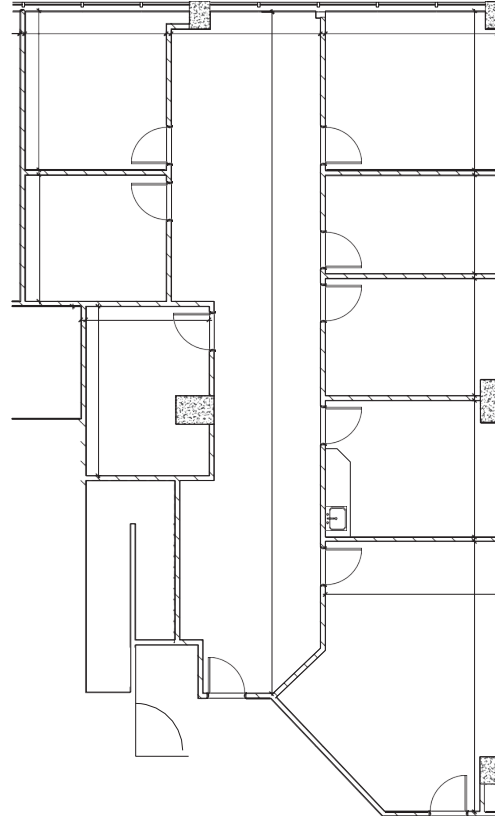

1 BURTON HILLS BLVD.
NASHVILLE, TN 37215

2,607 RSF

 FLOOR 01 - Suite 120E

FOR MORE INFORMATION PLEASE CONTACT:

EAKIN PARTNERS LLC
1201 Demonbreun Street | Suite 1400
Nashville TN 37203
615 . 250 . 1800

TOM HARWELL
tharwell@eakinpartners.com
615 . 425 . 5923