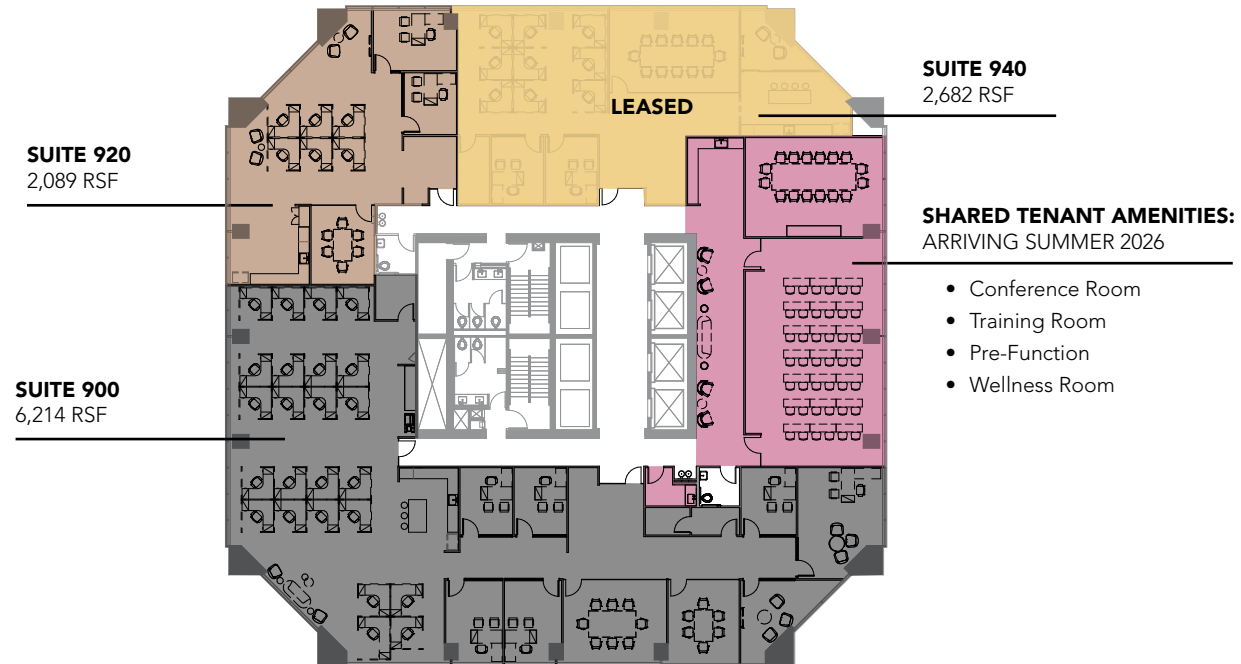

3300

NORTH CENTRAL

3300 N Central Avenue, Phoenix AZ 85012

9th Floor Spec Suites

Tim Whittemore | Senior Director | +1 602 229 5931 | tim.whittemore@cushwake.com

Patrick Schrimsher | Director | +1 602 468 8529 | patrick.schrimsher@cushwake.com