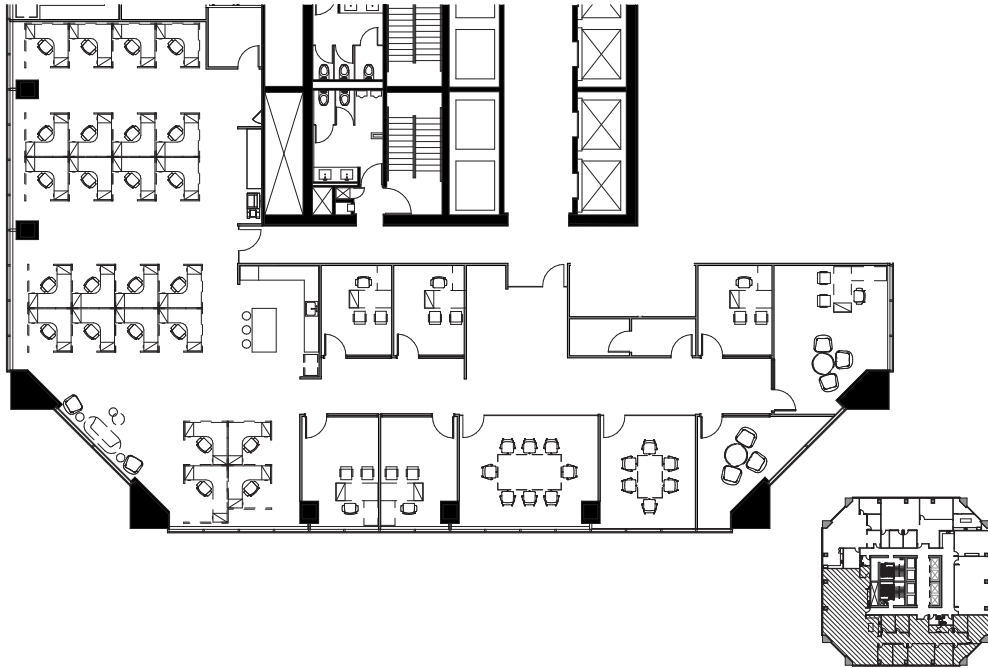

3300

NORTH CENTRAL

3300 N Central Avenue, Phoenix AZ 85012

Suite 900 | 6,214 RSF

Sample Finishes