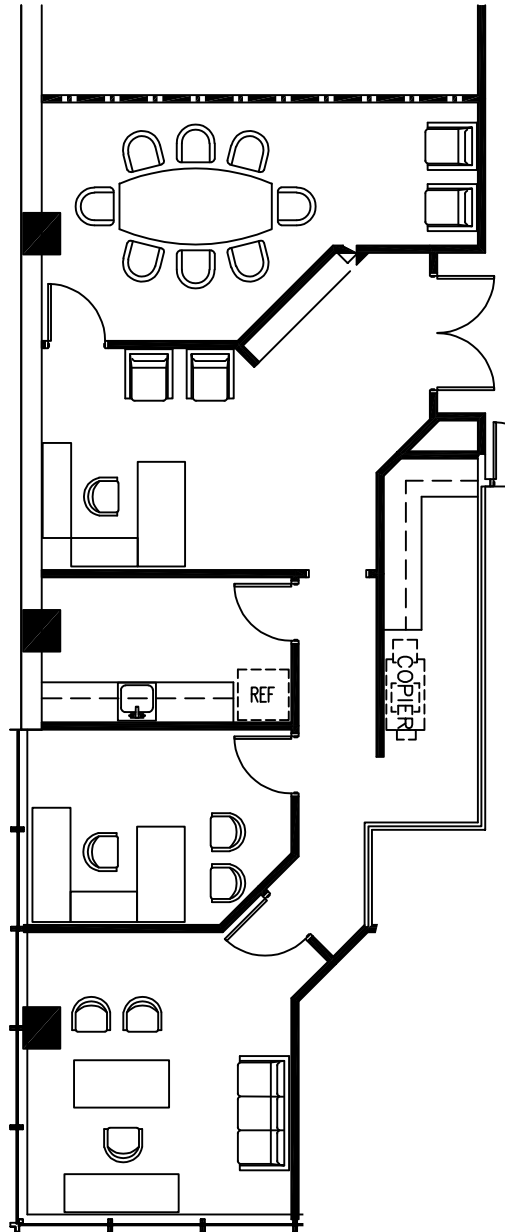

LEASE BY:

Richard Bowers & Co.
Real Estate

260 Peachtree St · Suite 2500 · Atlanta, Ga 30303

Management Services, Inc.
Property Management

260 Peachtree St · Suite 2500 · Atlanta, Ga 30303

260 PEACHTREE ST. NW

4TH FLOOR - SUITE 401

1,614 RSF

260 PEACHTREE

FACILITEC
ARCHITECTURE + DESIGN INNOVATION

260 Peachtree St. Suite 1100 | Atlanta, GA 30303

Development, Inc.
Development & Property Services

260 Peachtree St · Suite 2500 · Atlanta, Ga 30303