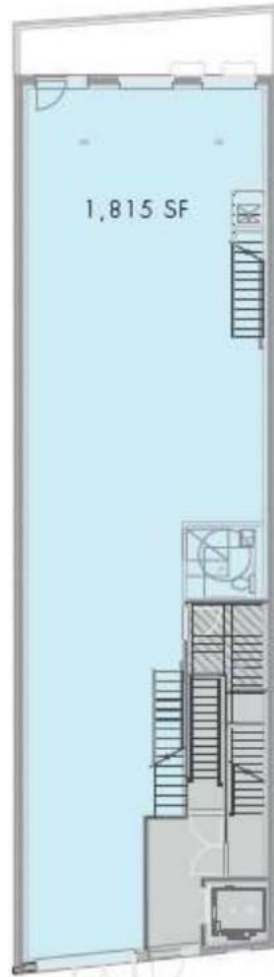

GROUND FLOOR

MEZZANINE

CELLAR

13'

METROPOLITAN AVENUE