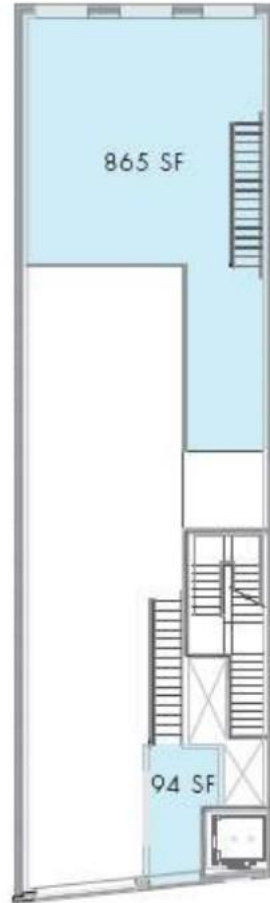

GROUND FLOOR

MEZZANINE

CELLAR

13'

METROPOLITAN AVENUE