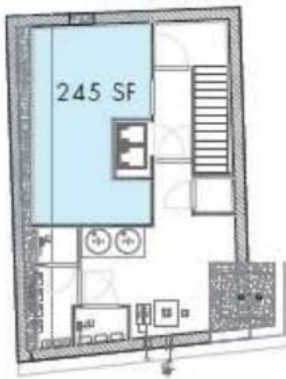

GROUND FLOOR

MEZZANINE

CELLAR

13'

METROPOLITAN AVENUE