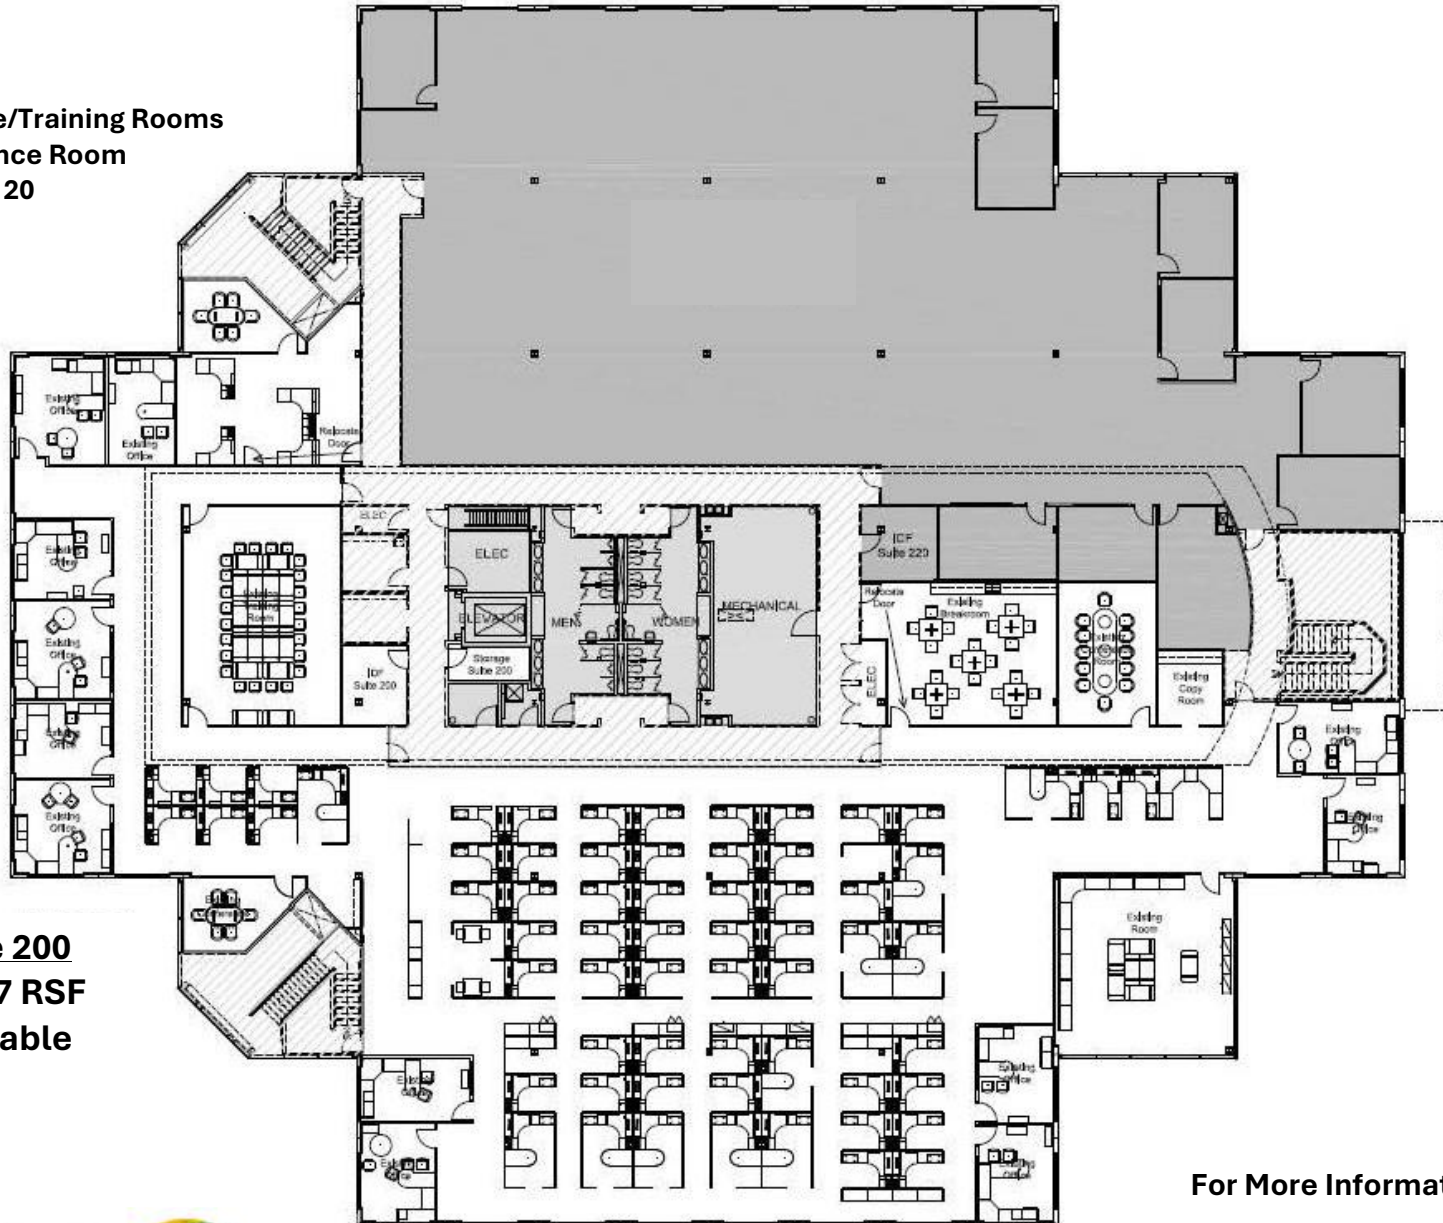

FRANKLIN TEMPLETON CENTER
160 Fountain Parkway, St. Petersburg, FL 33716

2nd Floor

Suite 200: 20,137 RSF Available

- 8 Offices
- 74 Workstations
- 2 Large Conference/Training Rooms
- 1 Medium Conference Room
- 1 Breakroom seats 20