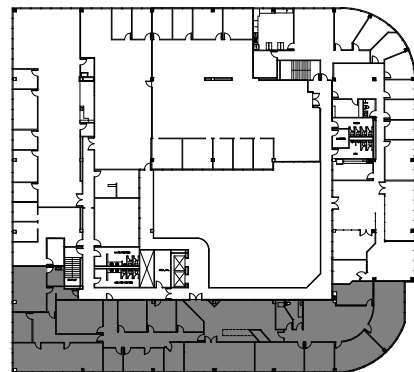

Silverstone Building

2900 Wilcrest Dr, Houston, Texas 77042

FLOOR LEVEL 4
SUITE 400 | 8520 NRA

For Leasing Information Contact
832.552.2319 | leasing@zgroup.tx.com