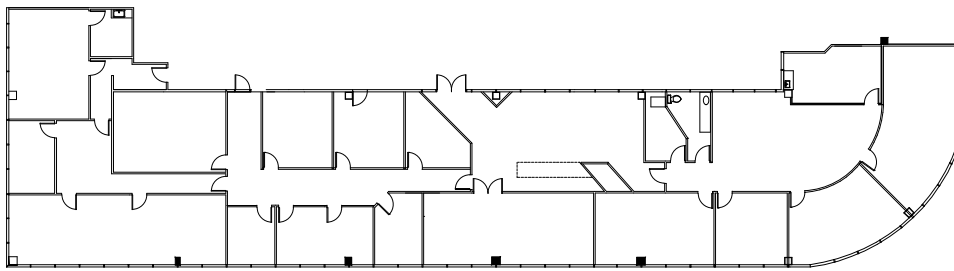

Silverstone Building

2900 Wilcrest Dr, Houston, Texas 77042

FLOOR LEVEL 4
SUITE 400 | 8520 NRA

For Leasing Information Contact
832.552.2319 | leasing@zgroup.tx.com