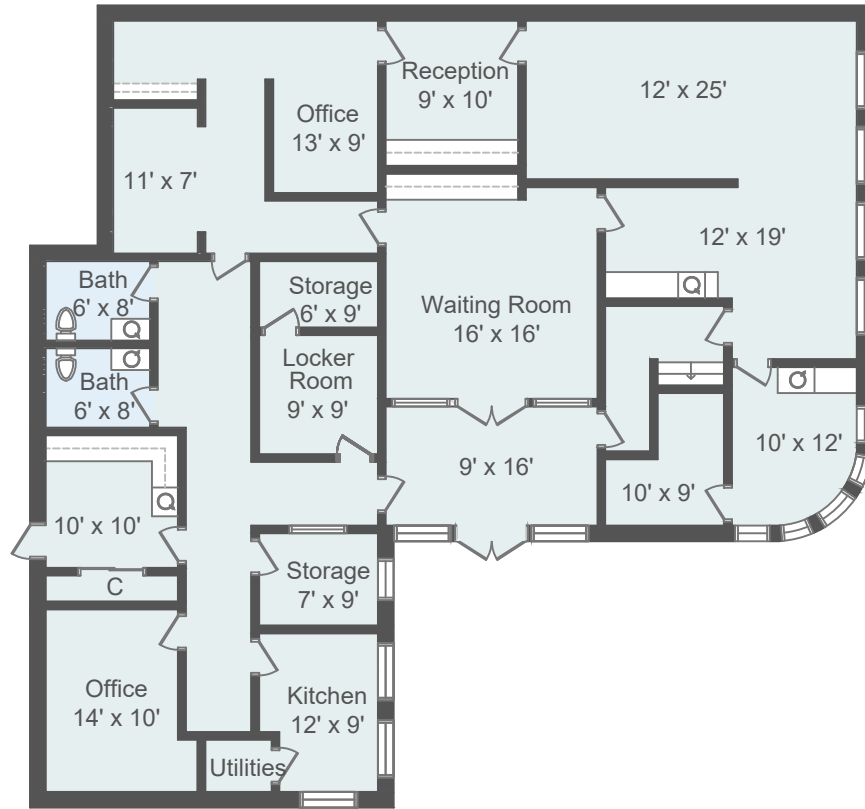

# 1765 Centre Street, West Roxbury

**First Floor- Approx. 2533 Sq Ft**

**Second Floor – Approx. 2381 Sq Ft**