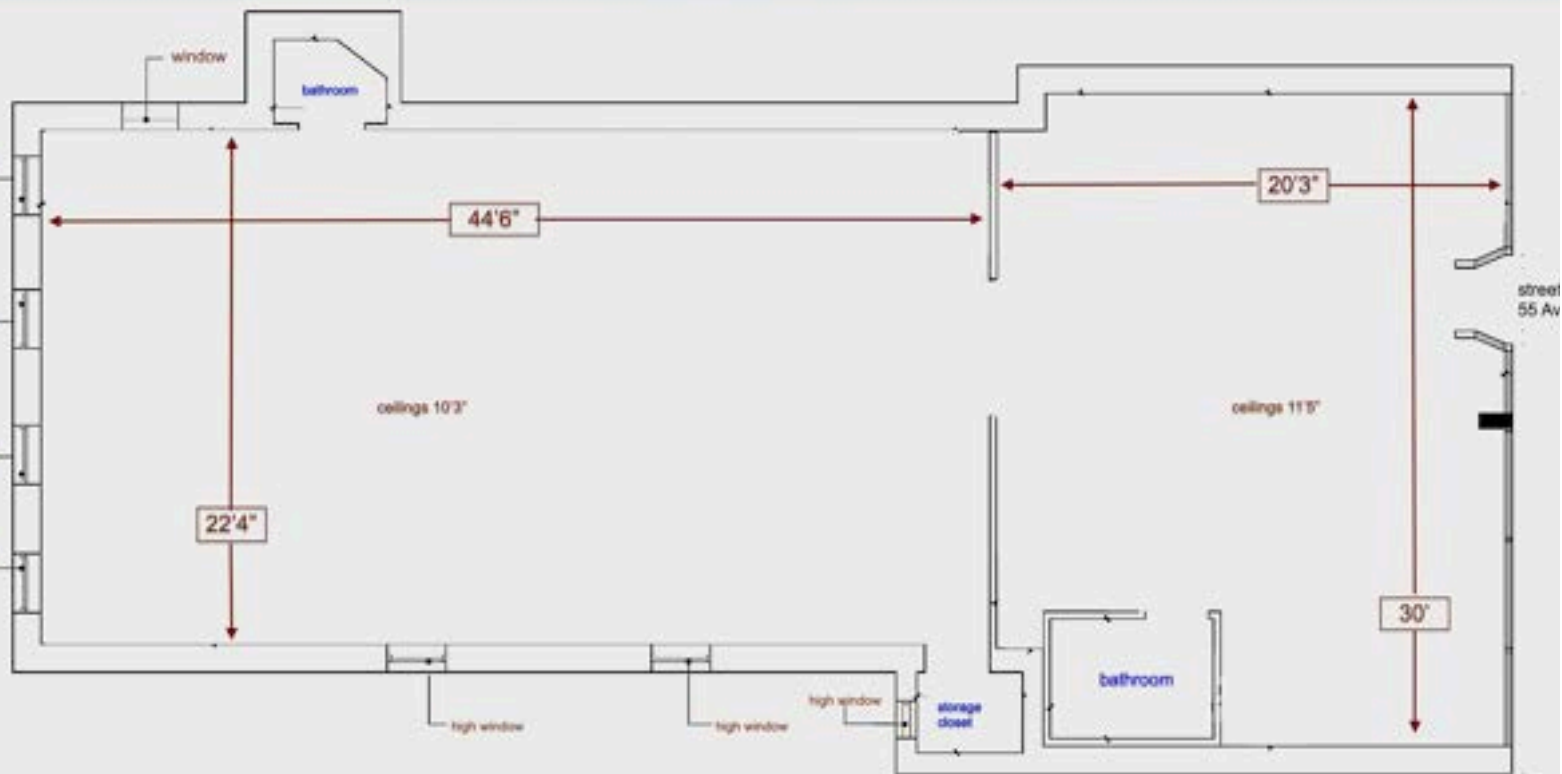

55 Avenue C

East Village | Alphabet City

1600 SF Retail Space

1600 SQUARE FEET

STEVEN GURTON | R NEW YORK
COMMERCIAL LEASING & SALES
SGURTON@WERNEWYORK.COM

M: 917-575-4406