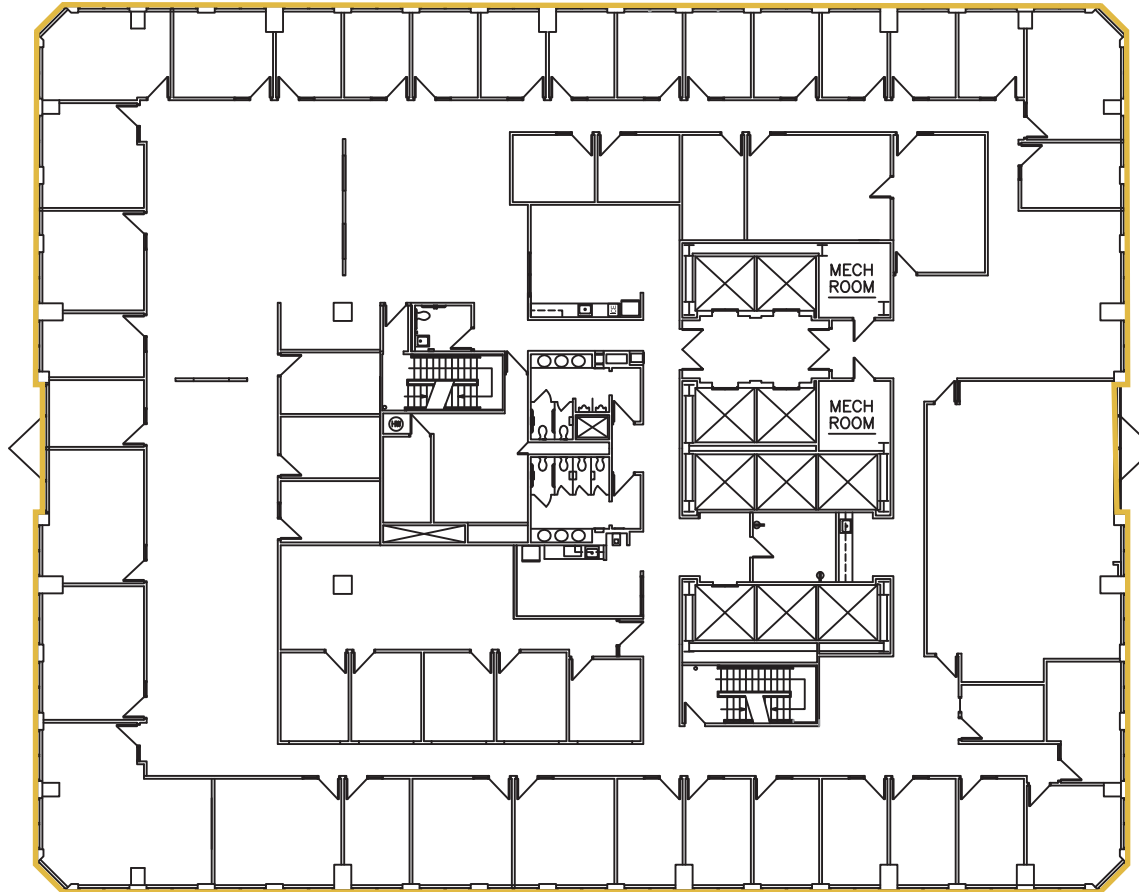

1201 WALNUT

Kansas City, MO 64105

 = VACANT

Suite 800
19,484 RSF

4th Floor

SCALE: 1/32" = 1'-0"

 THE SKYLINE COLLECTION