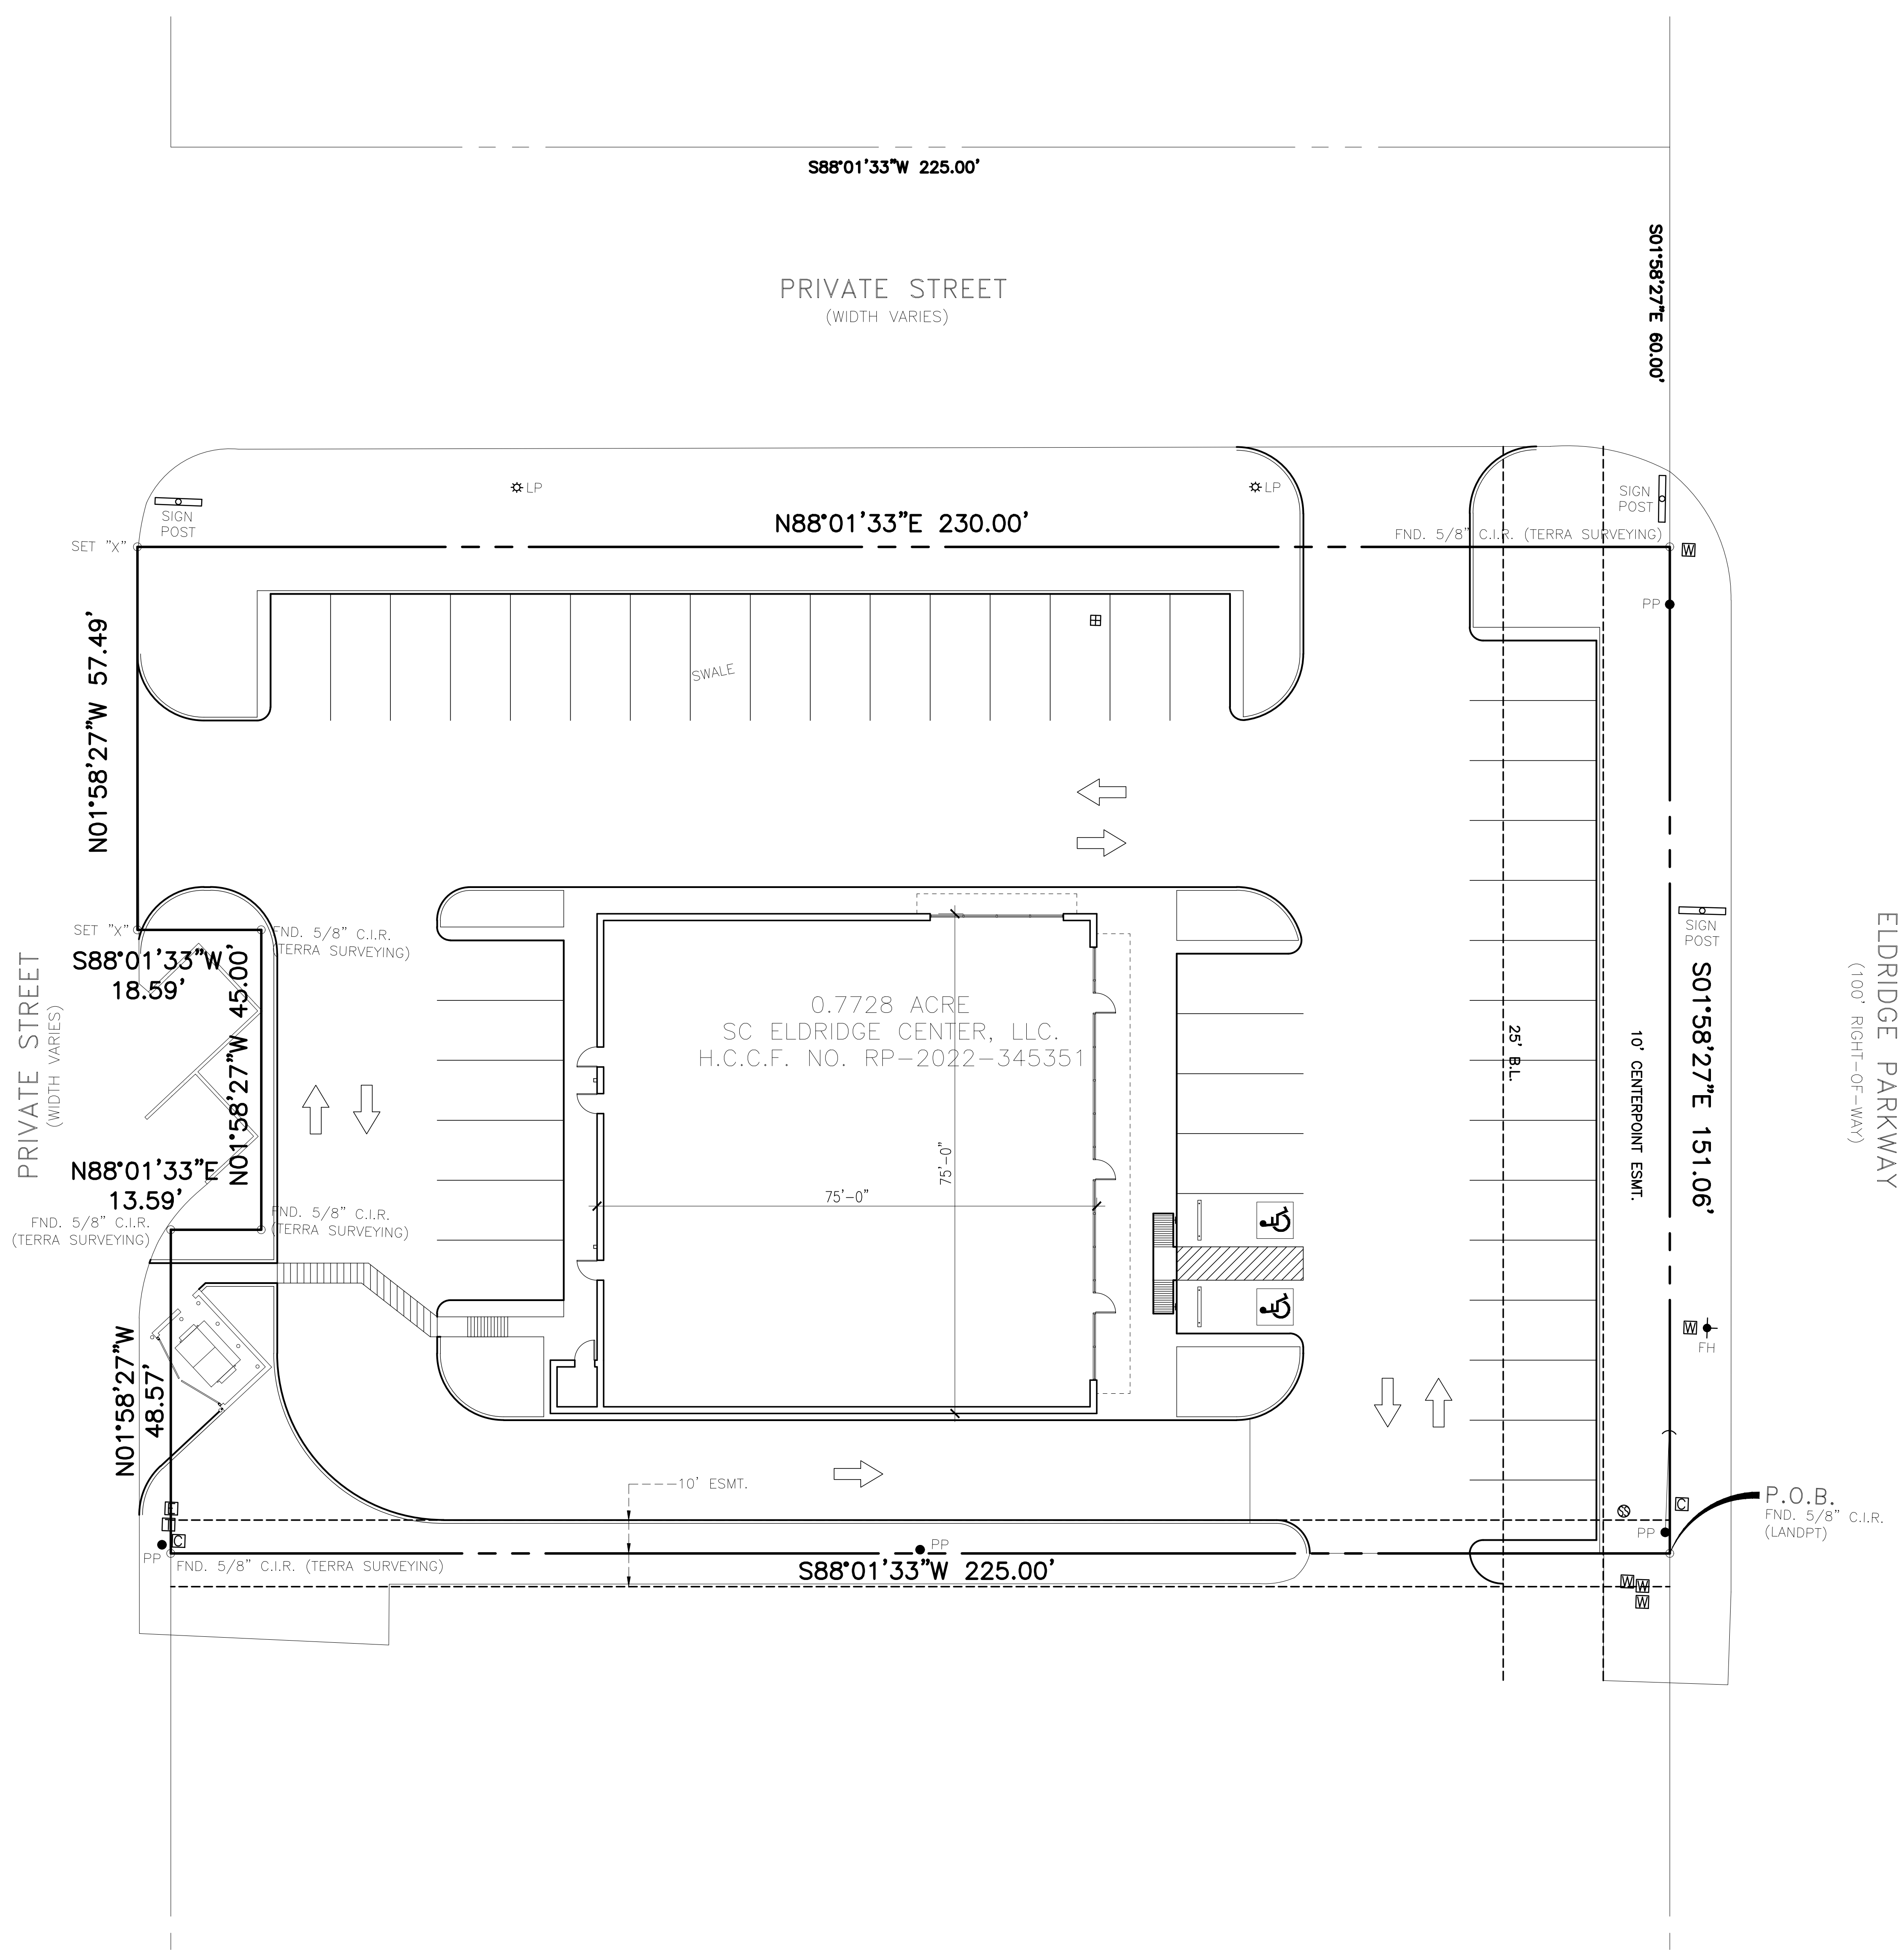

TRACT 15
7.0609 ACRES
SSS ELDRIDGE MARKETPLACE, LLC
H.C.C.F. NO. RP-2022-347215

ELDRIDGE PARKWAY
(100' RIGHT-OF-WAY)