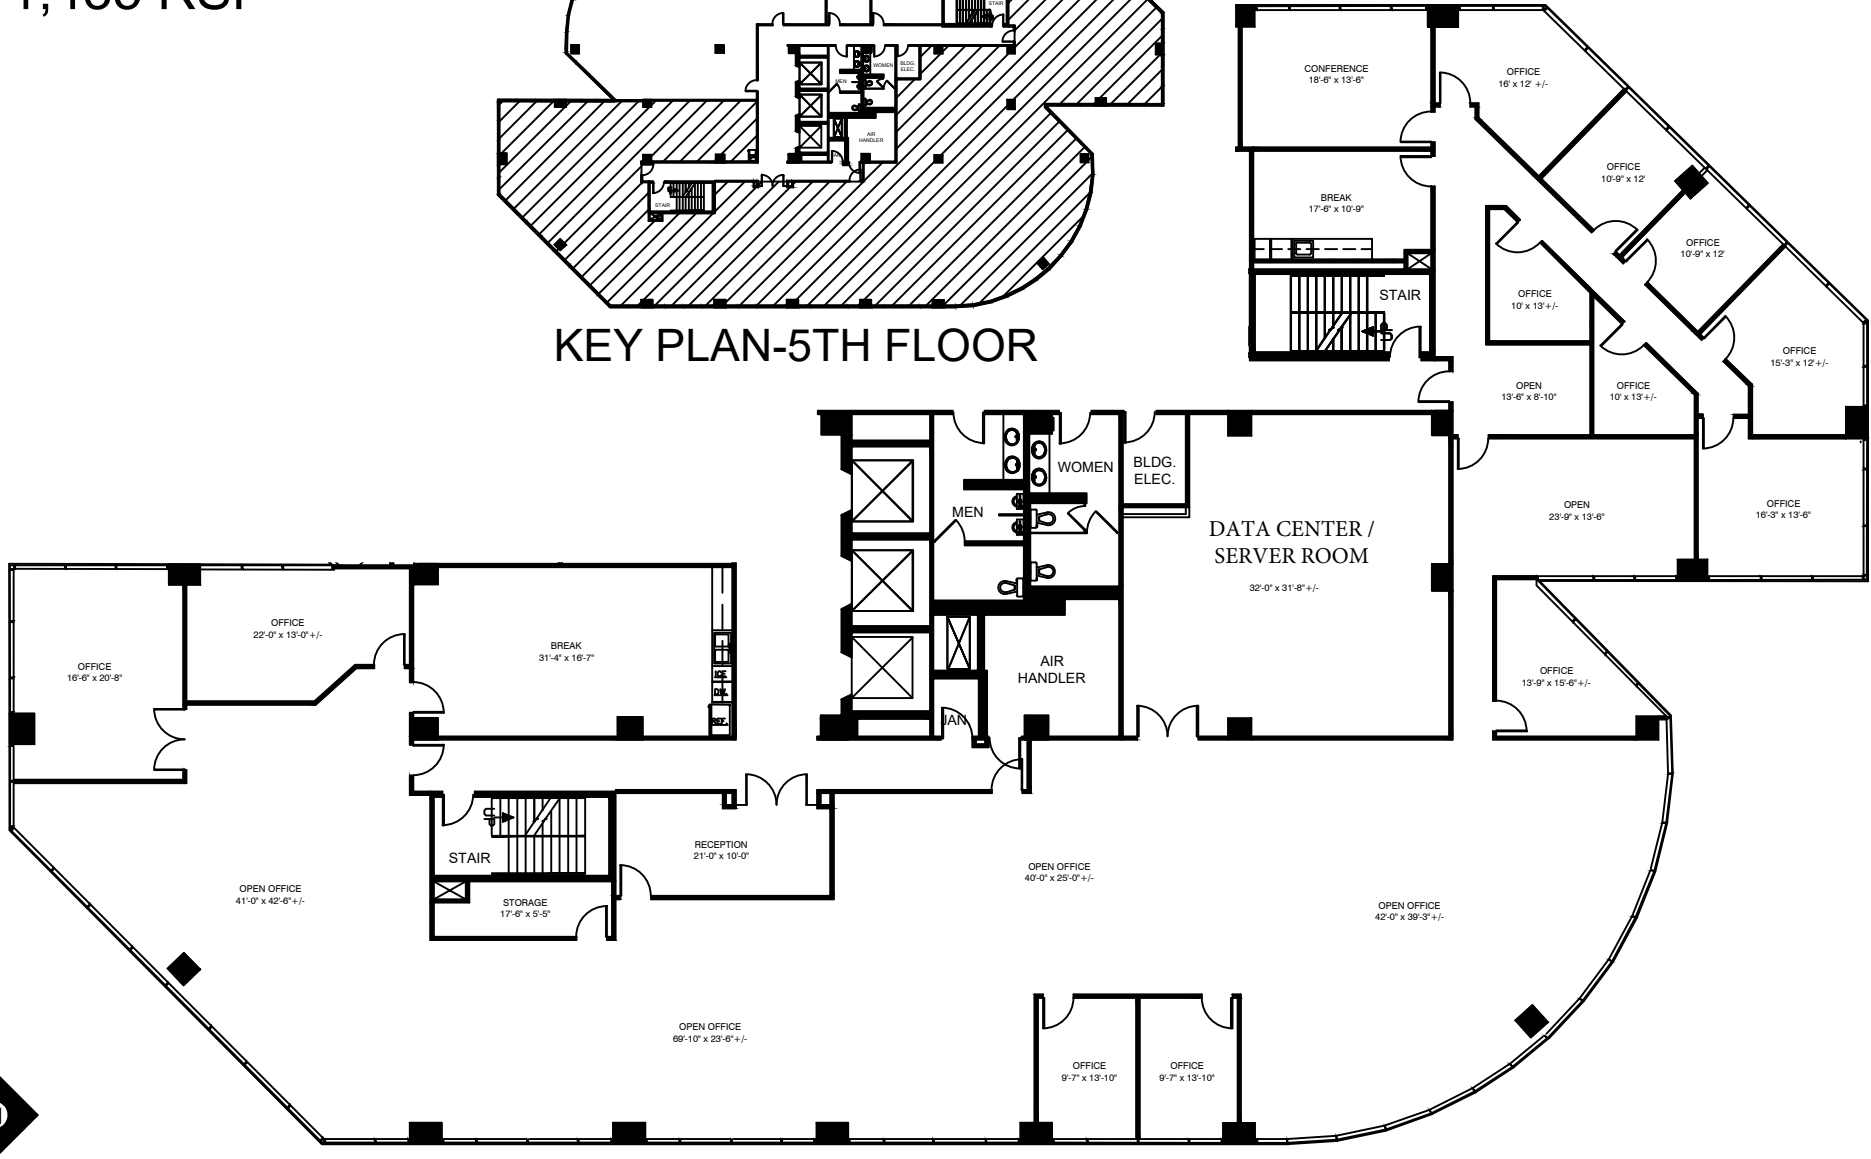

# SUITE 500-580

11,435 RSF

KEY PLAN-5TH FLOOR